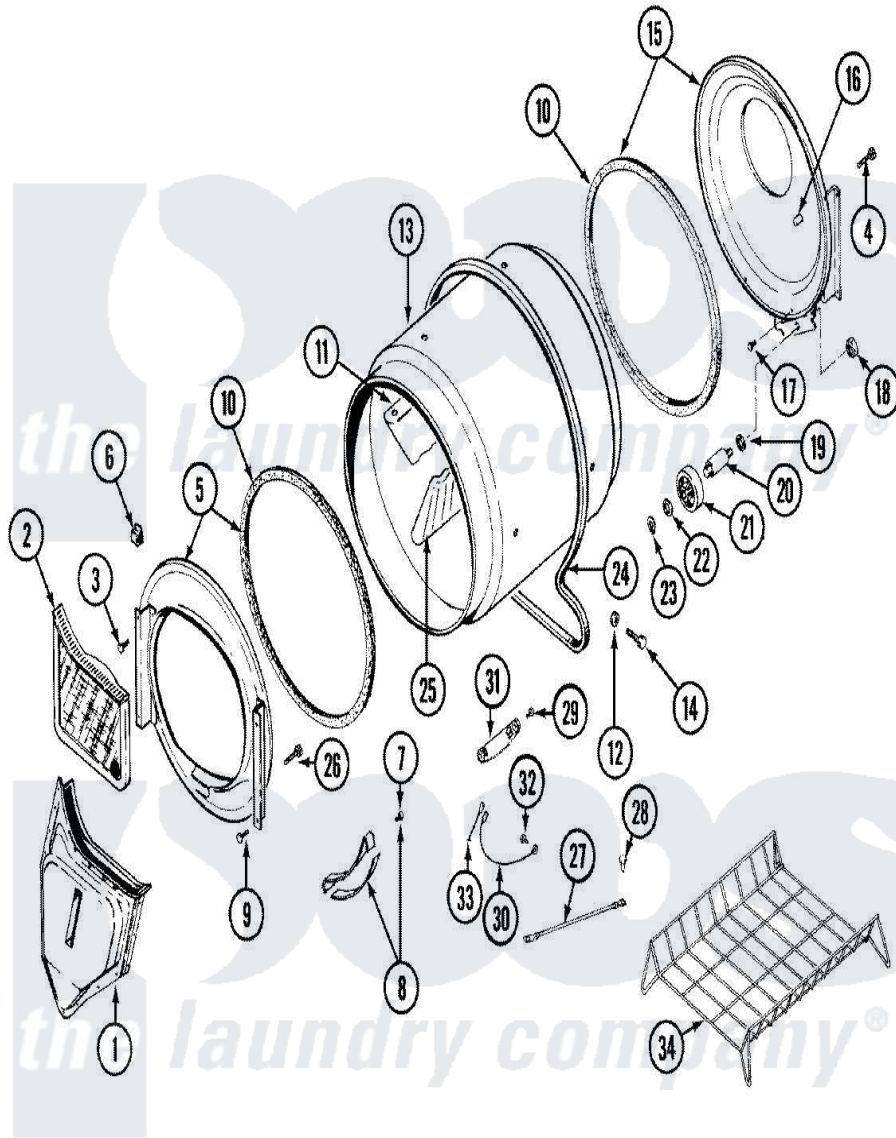

Maytag LDE8704ACE 08 - TUMBLER

Maytag [Residential Maytag LDE8704ACE Dryer Parts](#) Parts Diagram 08 - TUMBLER
 Click on the part number to view part

Item	Original Part Number	Replaced By	Status	Part Description
1	33001016			Outlet Duct Assembly
2	33001171	33002970		Lint Filte
3	313764		Not Available	SCREW
4	Y313561			Screw----NA
5	33001422			Front Assembly, Tumbler
6	Y310376			Clip, Door Switch Harness
7	210720			Rivet, Bearing To Tumbler Frmt
8	306508			Tumbler Bearing Kit ---W
9	Y310632	1163839		Screw
10	314820			Seal, Tumbler
11	33001012			Baffle
12	314158			Washer, Baffle To Tumbler
13	33001108		Not Available	DRYER TUMBLER, W/O BAFFLES
14	Y310759			Screw, Tumbler Baffles
15	33001178			Back, Tumbler
16	313915	31-3915		Tech Sheet

17	Y310632	1163839	Screw
18	312538	33001443	Nut, Hex
19	Y313347	312535	Washer, Vault Mounting Brk.
20	Y312948	6-3129480	Shaft- Tumbler
21	Y303373	12001541	Drum Roller/Washer Assembly--W
22	312535		Washer, Vault Mounting Brk.
23	410233	9703438	Ring-Retrn
24	Y312959		Poly "V" Belt For Tumbler
25	33001004		Baffle, Tall
26	Y314110	33002917	Screw, No.10-16
27	901220		Ground Wire
28	910343	488234	Screw 8-32 X 1/4
29	Y251119	3177991	Screw
30	Y303711		Sensor Ground Wire
31	Y303389	304997	Sensor Assembly With Screws
32	211294	90767	Screw, 8A X 3/8 HeX Washer Head Tapping
33	Y312658		Receptacle, Sensor Ground Wire
34	Y308116		Rack, Drying