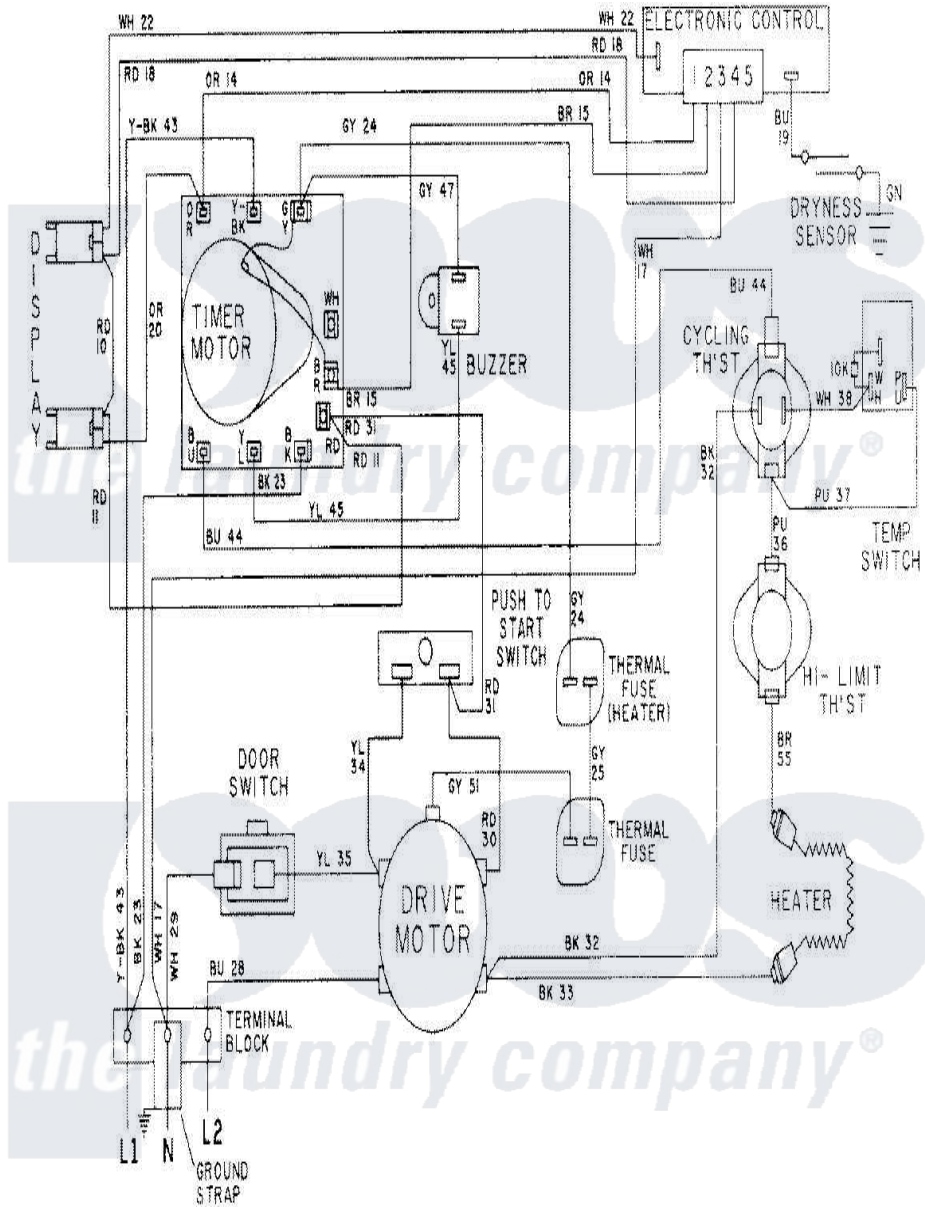

Maytag LDE8704ACE 09 - WIRING INFORMATION-LDE8704ACx

Maytag Residential Maytag LDE8704ACE Dryer Parts Parts Diagram 09 - WIRING INFORMATION-LDE8704ACx
 Click on the part number to view part

Item	Original Part Number	Replaced By	Status	Part Description
NI	15001592		Not Available	WIRING INFORMATION
"	15001051		Not Available	WIRING INFORMATION