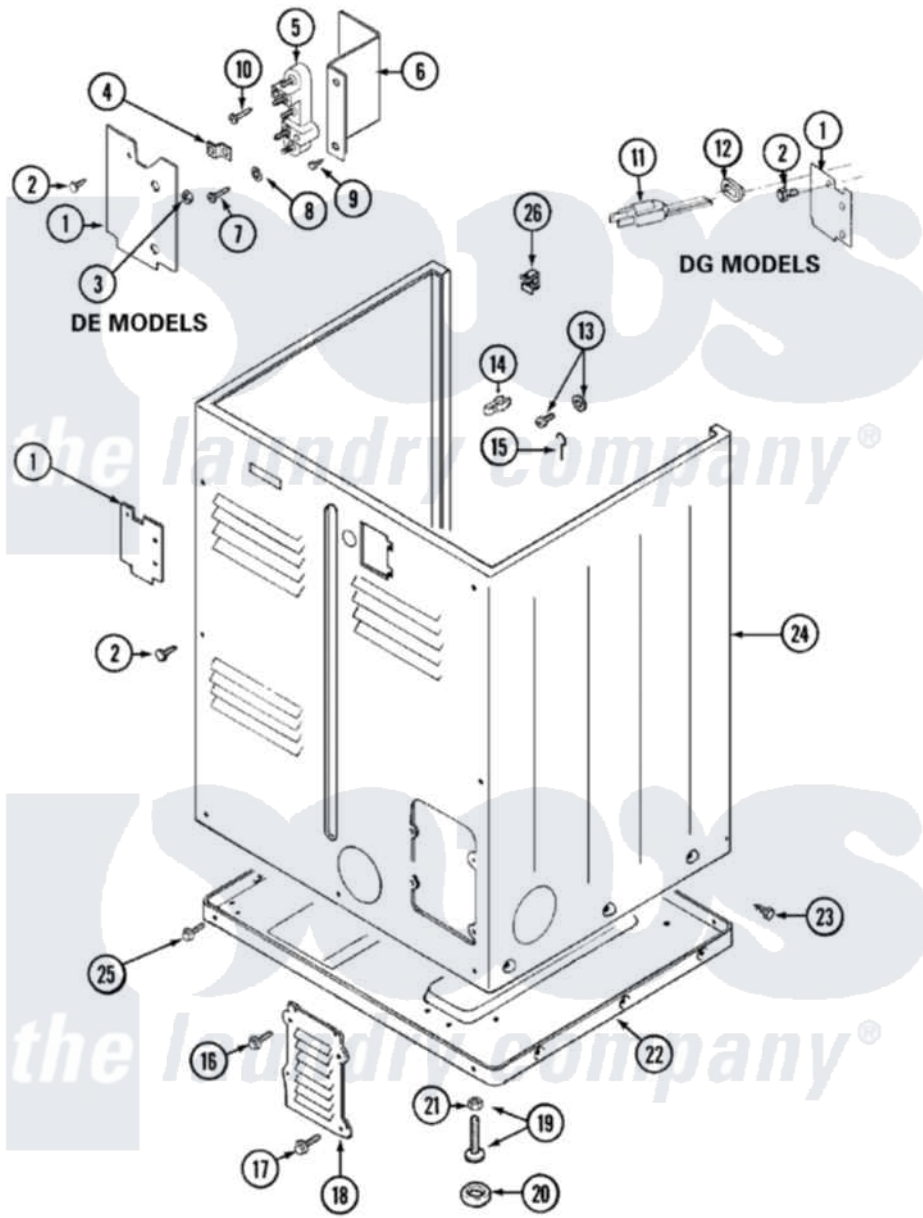

# Maytag LDE8704ACL 01 - CABINET-REAR

Maytag [Residential Maytag LDE8704ACL Dryer Parts](#) Parts Diagram 01 - CABINET-REAR  
 Click on the part number to view part

Item	Original Part Number	Replaced By	Status	Part Description
1	Y312905		Not Available	COVER, TERMINAL
2	<a href="#">Y313561</a>			Screw----NA
3	311484	<a href="#">112432</a>		Nut
4	<a href="#">Y312184</a>			Strap, Grounding
5	<a href="#">400008</a>			Block, Terminal
6	<a href="#">Y312904</a>			Bracket, Terminal Block
7	Y312209	<a href="#">W10001200</a>		Screw
8	<a href="#">Y311270</a>			Washer, Terminal Block
9	Y310632	<a href="#">1163839</a>		Screw
10	<a href="#">33001245</a>			Screw----NA
13	303846	<a href="#">22003781</a>		Screw, Ground Strap
14	<a href="#">301548</a>			Clamp, Ground Wire
15	<a href="#">204807</a>			Ground Wire, Supp. Plte To Top Cover
16	<a href="#">Y313559</a>			Screw
17	211294	<a href="#">90767</a>		Screw, 8A X 3/8 HeX Washer Head Tapping

18	Y312951	Not Available	ACCESS COVER, BACK
19	<a href="#">Y305086</a>		Adjustable Leg And Nut
20	<a href="#">Y314137</a>		Foot, Rubber
21	Y052740	<a href="#">62739</a>	Nut, Lock
22	Y303361	Not Available	BASE ASSY. (UPPER & LOWER)
23	<a href="#">213007</a>		Xfor Cabinet See Cabinet, Back
24	33001160	Not Available	CABINET (ALM)
25	Y310632	<a href="#">1163839</a>	Screw
"	<a href="#">Y313561</a>		Screw----NA