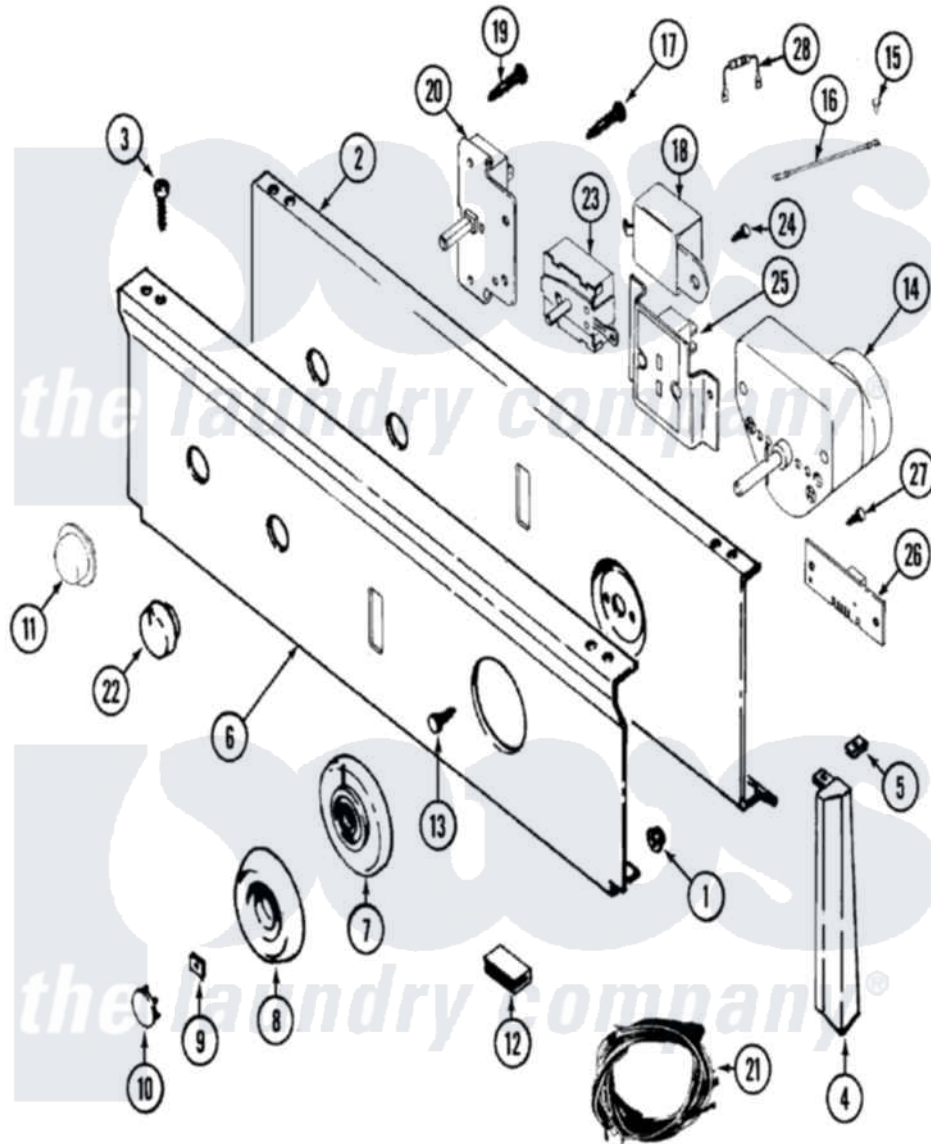

Maytag LDE8704ACL 02 - CONTROL PANEL

Maytag Residential Maytag LDE8704ACL Dryer Parts Parts Diagram 02 - CONTROL PANEL
 Click on the part number to view part

Item	Original Part Number	Replaced By	Status	Part Description
1	214872			Palnut, End Cap Note: Nut, Lamp Holder
2	33001237		Not Available	PLATE, SUPPORT
3	314728	210932		Screw, No.8 X 9/16 Ctsk Note: Screw, Inlet Duct
4	22001290			End Cap, Control Panel
"	22001288			End Cap, Control Panel
5	214894			Fastener, End Cap
6	33001084			Panel, Control
7	33001182		Not Available	SKIRT, TIMER DIAL (BLK)
8	315041			Knob, Timer
9	312273			Nut, Control Knob
10	216193		Not Available	CAP, TIMER KNOB (BLK)
11	33001184			Button
12	214897			Pad, Control Panel
13	315317	488234		Screw 8-32 X 1/4
14	33001036			Timer

15	210186	3370225	Screw
16	204807		Ground Wire, Supp. Plte To Top Cover
17	315317	488234	Screw 8-32 X 1/4
18	Y308205	33001623	Buzzer, Non-Adjustable
19	315317	488234	Screw 8-32 X 1/4
20	33001232		Not Available SWITCH, PUSH TO START
21	33001536		Harness, Wire
"	33001142		Wire Harness, Main
"	33001340		Not Available WIRE HARNESS, MAIN
22	22001267		Knob, Selector Switch
24	315317	488234	Screw 8-32 X 1/4
25	33001046		Display, Dryness Assembly
26	33001212		Board, Control-Moisture Sensor
27	315317	488234	Screw 8-32 X 1/4
28	33001102		Resistor
29	16000327		Not Available GUIDE, QUICK REF. - MAYTAG
"	33001262		Not Available MANUAL, USE & CARE