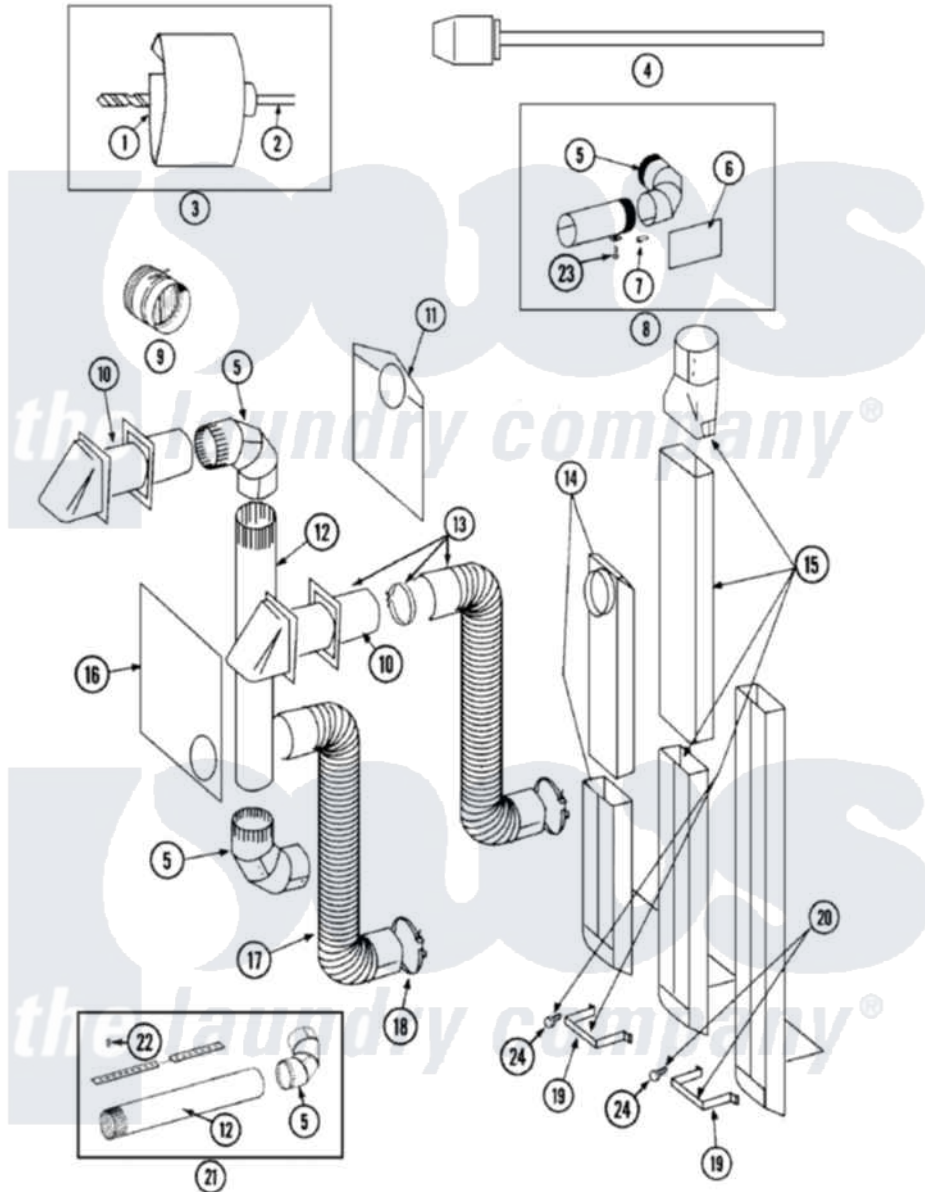

Maytag LDE8704ACL 04 - DUCTING

Maytag [Residential Maytag LDE8704ACL Dryer Parts](#) Parts Diagram 04 - DUCTING
 Click on the part number to view part

Item	Original Part Number	Replaced By	Status	Part Description
1	038179		Not Available	BLADE, SAW
2	038180		Not Available	REPLACEMENT DRILL
3	038766		Not Available	HOLE SAW W/DRILL BIT
4	038767			Extension Chuck, Drill
5	Y059131			Elbow, Venting
6	312302			Insulation, Exhaust Duct Kit
7	213323			Fastener, Exhaust Duct Kit
8	Y304652			Exhaust Duct Kit
9	059146		Not Available	DAMPER, BACK DRAFT
10	Y059129	4396007RW		Vent Hood
11	311353		Not Available	BAG, LINT (DACRON)
12	Y059130			Pipe, Venting
13	Y059143			Flexible Vent Kit
14	Y059135			Vent Duct Assembly
15	059144		Not Available	RECTANGULAR VENT KIT
16	Y059134			PLATE, ALUM. WINDOW (15``X20``)

17	Y304353	4396010RP	6ft Scvent
18	Y304630		Clamp, Flexible Duct
19	313272		Bracket, Exhaust Deflector
20	303736	Not Available	EXHAUST DEFLECTOR KIT
21	306399	Not Available	EXHAUST DEFLECTOR KIT
22	Y251119	3177991	Screw
23	211294	90767	Screw, 8A X 3/8 HeX Washer Head Tapping
24	211294	90767	Screw, 8A X 3/8 HeX Washer Head Tapping