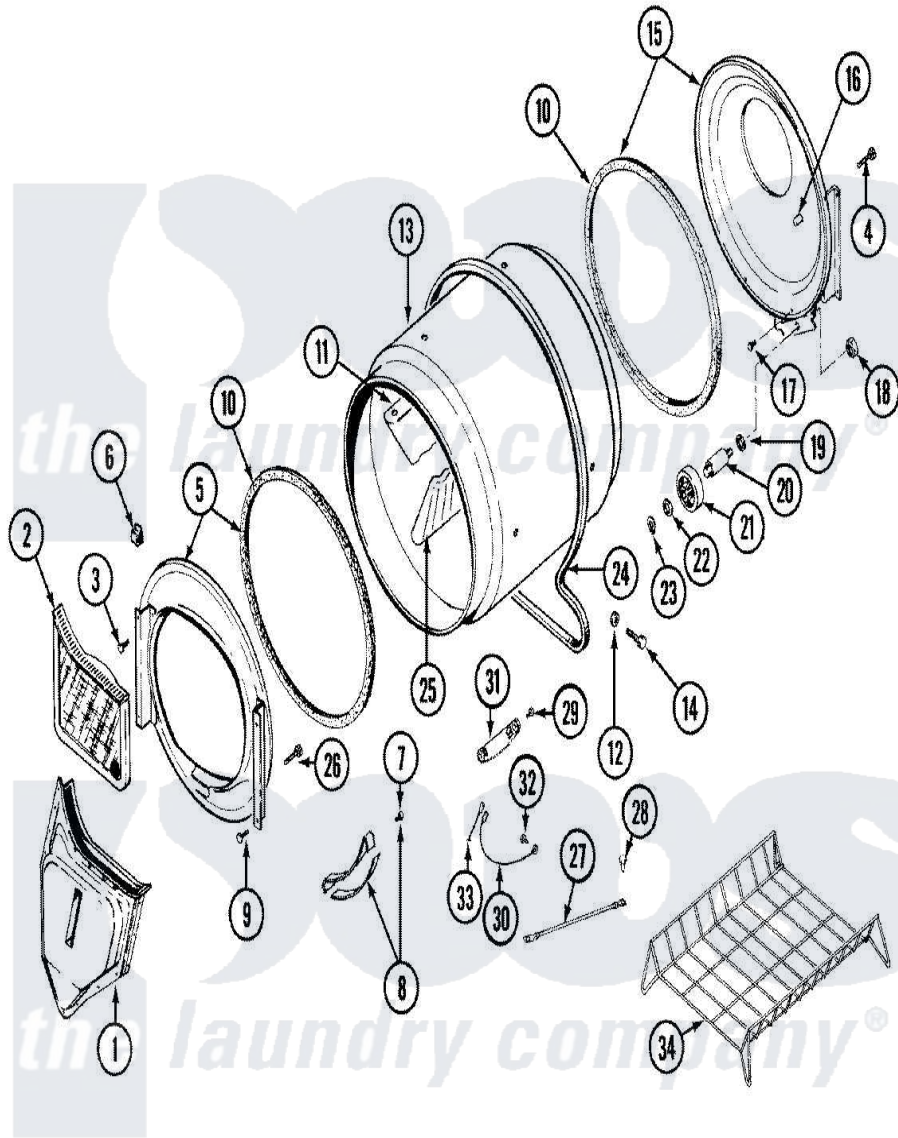

# Maytag LDE8704ACL 07 - TUMBLER

Maytag [Residential Maytag LDE8704ACL Dryer Parts](#) Parts Diagram 07 - TUMBLER  
 Click on the part number to view part

Item	Original Part Number	Replaced By	Status	Part Description
1	<a href="#">33001016</a>			Outlet Duct Assembly
2	33001171	<a href="#">33002970</a>		Lint Filte
3	313764		Not Available	SCREW
4	<a href="#">Y313561</a>			Screw----NA
5	<a href="#">33001422</a>			Front Assembly, Tumbler
6	<a href="#">Y310376</a>			Clip, Door Switch Harness
7	<a href="#">210720</a>			Rivet, Bearing To Tumbler Frmt
8	<a href="#">306508</a>			Tumbler Bearing Kit ---W
9	Y310632	<a href="#">1163839</a>		Screw
10	<a href="#">314820</a>			Seal, Tumbler
11	<a href="#">33001012</a>			Baffle
12	<a href="#">314158</a>			Washer, Baffle To Tumbler
13	33001108		Not Available	DRYER TUMBLER, W/O BAFFLES
14	<a href="#">Y310759</a>			Screw, Tumbler Baffles
15	<a href="#">33001178</a>			Back, Tumbler
16	313915	<a href="#">31-3915</a>		Tech Sheet

17	Y310632	<a href="#">1163839</a>	Screw
18	312538	<a href="#">33001443</a>	Nut, Hex
19	Y313347	<a href="#">312535</a>	Washer, Vault Mounting Brk.
20	Y312948	<a href="#">6-3129480</a>	Shaft- Tumbler
21	Y303373	<a href="#">12001541</a>	Drum Roller/Washer Assembly--W
22	<a href="#">312535</a>		Washer, Vault Mounting Brk.
23	410233	<a href="#">9703438</a>	Ring-Retrn
24	<a href="#">Y312959</a>		Poly "V" Belt For Tumbler
25	<a href="#">33001004</a>		Baffle, Tall
26	Y314110	<a href="#">33002917</a>	Screw, No.10-16
27	<a href="#">901220</a>		Ground Wire
28	910343	<a href="#">488234</a>	Screw 8-32 X 1/4
29	Y251119	<a href="#">3177991</a>	Screw
30	<a href="#">Y303711</a>		Sensor Ground Wire
31	Y303389	<a href="#">304997</a>	Sensor Assembly With Screws
32	211294	<a href="#">90767</a>	Screw, 8A X 3/8 HeX Washer Head Tapping
33	<a href="#">Y312658</a>		Receptacle, Sensor Ground Wire
34	<a href="#">Y308116</a>		Rack, Drying