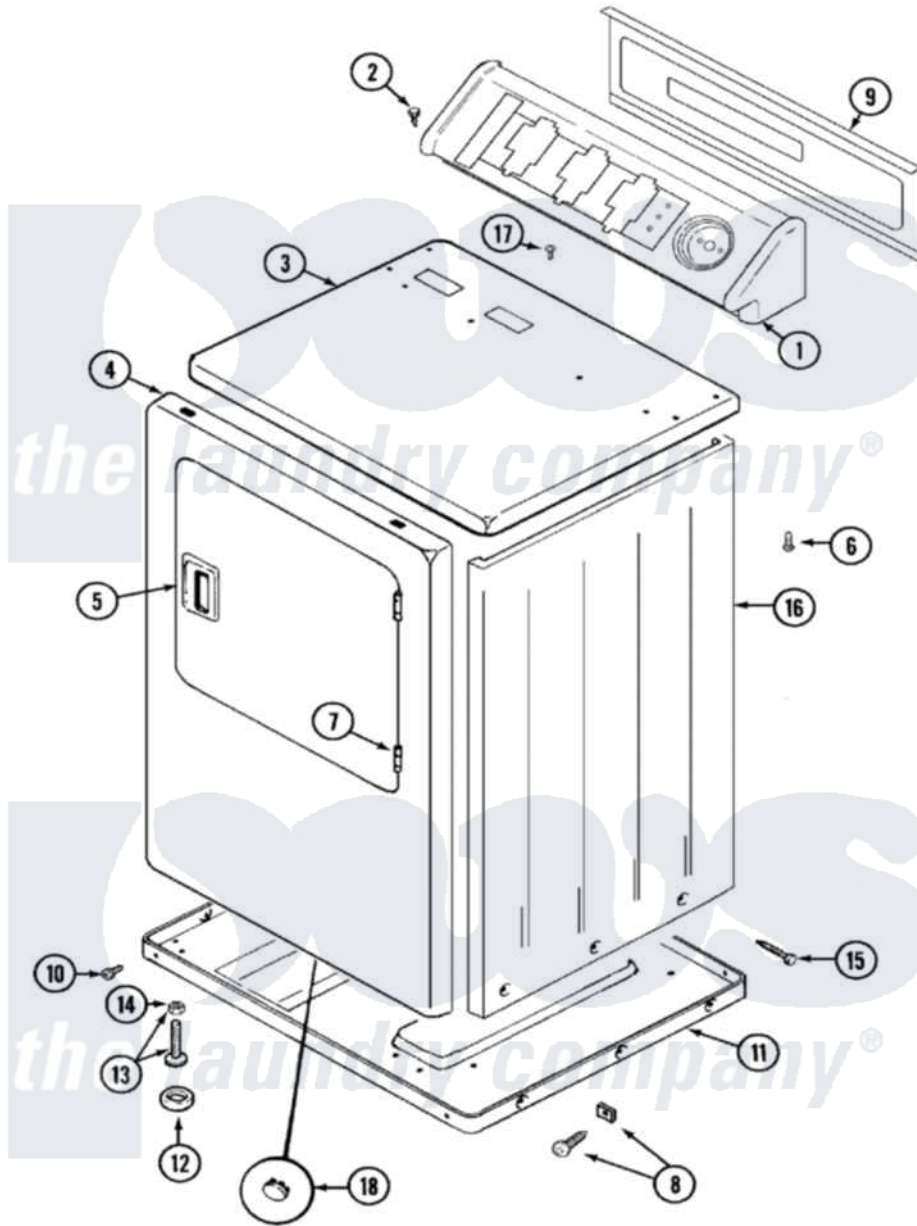

Maytag LDE8706ACM 01 - CABINET-FRONT

Maytag Residential Maytag LDE8706ACM Dryer Parts Parts Diagram 01 - CABINET-FRONT
 Click on the part number to view part

Item	Original Part Number	Replaced By	Status	Part Description
1	33001613			Console
2	216423	3370225		Screw
3	33001609			Cover, Top ----NA
4	33001611			Panel, Front ----NA
"	33001486	98008544		Screw
"	33001221	22001817		Sheet, Sound Damper
5	33001254	37001047		Handle, Door
6	214354			Screw, Top Cover To Cabnt.
7	33001230			Hinge, Door
8	12001340	204439		Screw And Fstner Assembly
9	33001625		Not Available	PANEL, BACK----NA
10	Y313561			Screw----NA
"	Y310632	1163839		Screw
11	Y303361		Not Available	BASE ASSY. (UPPER & LOWER)
12	Y314137			Foot, Rubber
13	Y305086			Adjustable Leg And Nut

14	Y052740	62739	Nut, Lock
15	213007		Xfor Cabinet See Cabinet, Back
16	33001160		Not Available
17	210186	3370225	CABINET (ALM)
18	33001615		Not Available
			Screw
			PLUG, FRONT PANEL (ALM)