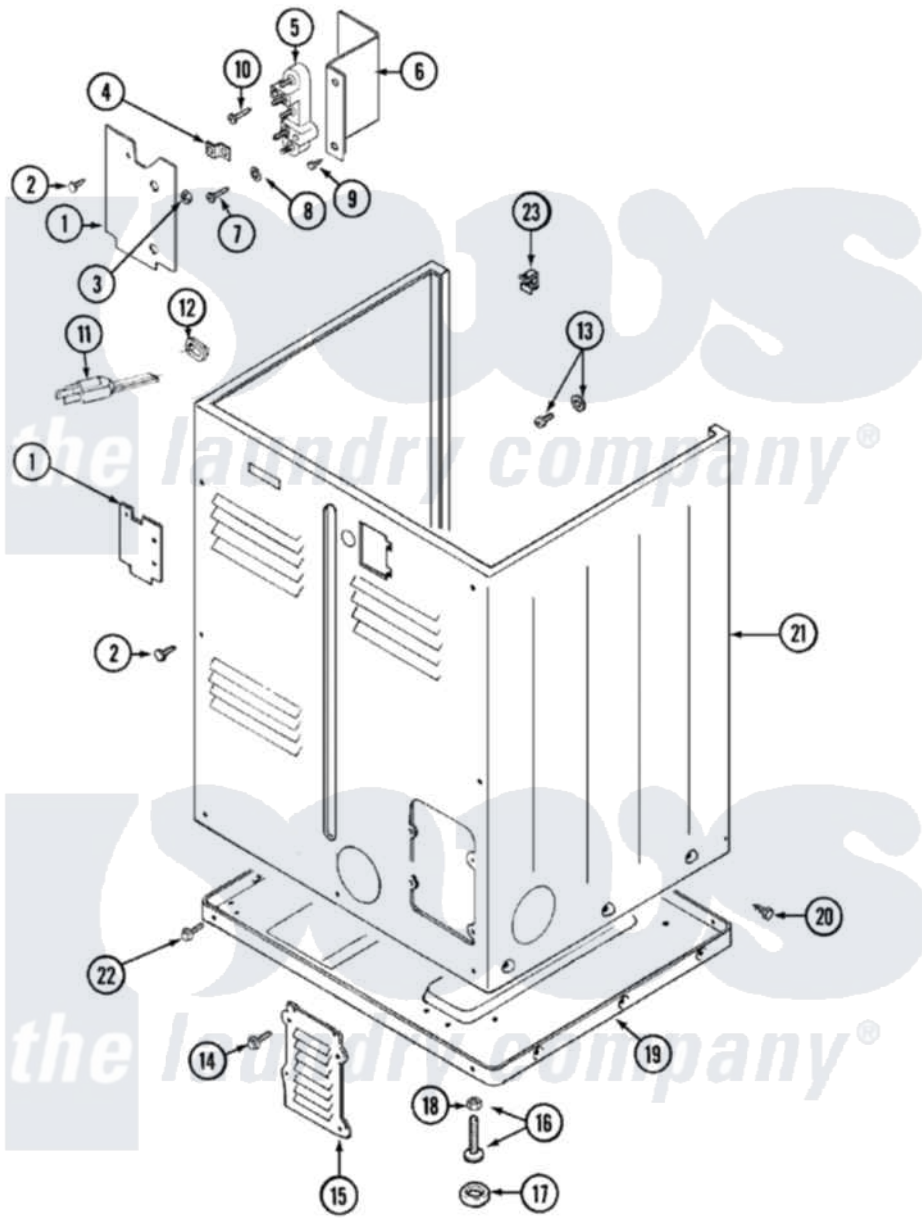

# Maytag LDE8706ACM 02 - CABINET-REAR

Maytag [Residential Maytag LDE8706ACM Dryer Parts](#) Parts Diagram 02 - CABINET-REAR  
 Click on the part number to view part

Item	Original Part Number	Replaced By	Status	Part Description
1	Y312905		Not Available	COVER, TERMINAL
2	<a href="#">Y313561</a>			Screw----NA
3	311484	<a href="#">112432</a>		Nut
4	<a href="#">Y312184</a>			Strap, Grounding
5	<a href="#">33001244</a>			Block, Terminal
6	<a href="#">Y312904</a>			Bracket, Terminal Block
7	Y312209	<a href="#">W10001200</a>		Screw
8	<a href="#">Y311270</a>			Washer, Terminal Block
9	Y310632	<a href="#">1163839</a>		Screw
10	<a href="#">33001245</a>			Screw----NA
13	303846	<a href="#">22003781</a>		Screw, Ground Strap
14	216423	<a href="#">3370225</a>		Screw
15	Y312951		Not Available	ACCESS COVER, BACK
16	<a href="#">Y305086</a>			Adjustable Leg And Nut
17	<a href="#">Y314137</a>			Foot, Rubber
18	Y052740	<a href="#">62739</a>		Nut, Lock

19	Y303361	Not Available	BASE ASSY. (UPPER & LOWER)
20	<a href="#">213007</a>		Xfor Cabinet See Cabinet, Back
21	33001160	Not Available	CABINET (ALM)
22	Y310632	<a href="#">1163839</a>	Screw
"	<a href="#">Y313561</a>		Screw---NA