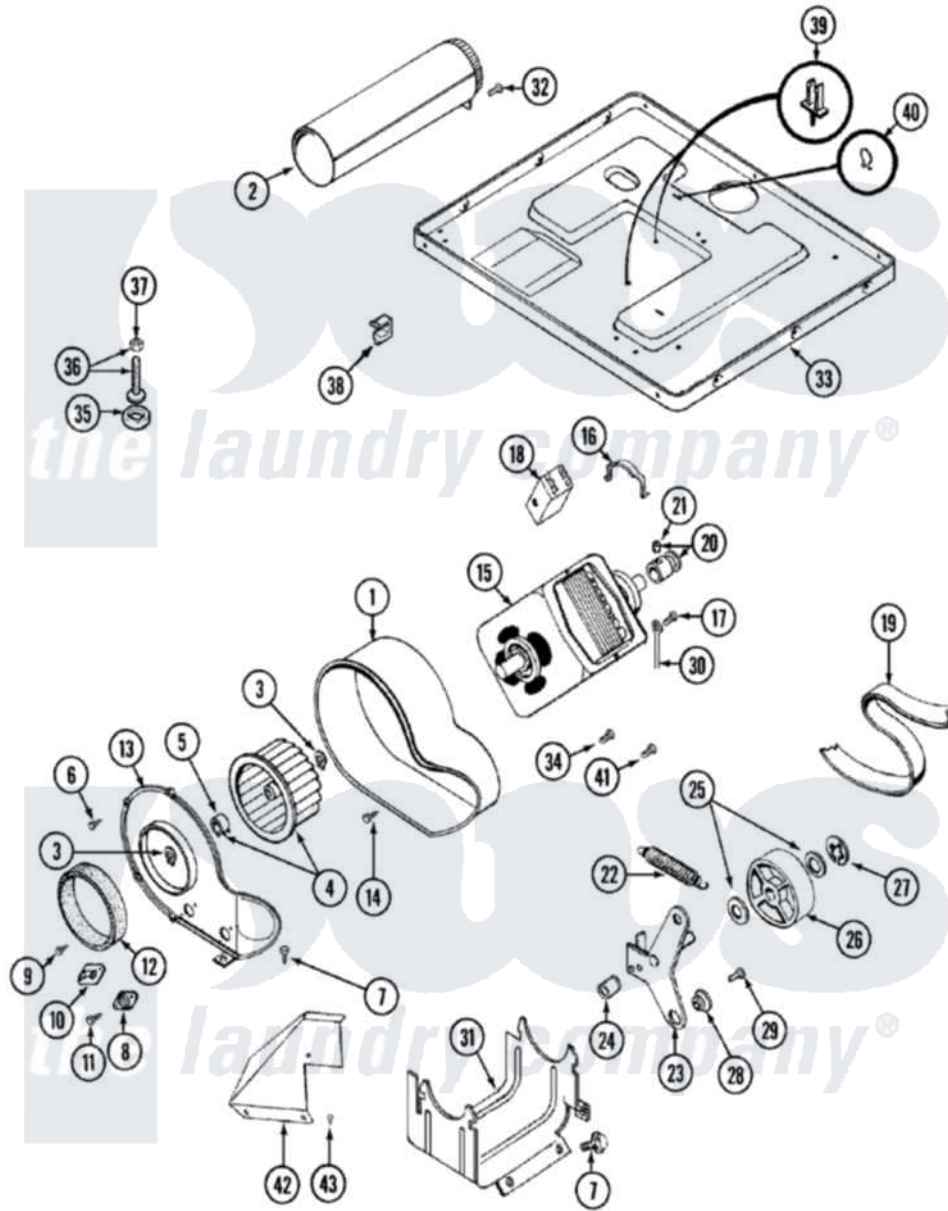

# Maytag LDE8706ACM 07 - MOTOR DRIVE

Maytag [Residential Maytag LDE8706ACM Dryer Parts](#) Parts Diagram 07 - MOTOR DRIVE  
 Click on the part number to view part

Item	Original Part Number	Replaced By	Status	Part Description
1	<a href="#">Y312893</a>			Housing, Blower
2	Y303442			EXHAUST DUCT ASSEMBLY
3	410233	<a href="#">9703438</a>		Ring-Retrn
4	<a href="#">Y303836</a>			Blower Wheel Assembly And Clamp
5	<a href="#">312967</a>			Clamp, Blower Housing
6	Y312961	<a href="#">W10116751</a>		Screw
7	<a href="#">Y313561</a>			Screw----NA
8	<a href="#">306911</a>			Thermostat, Multi-Temp
9	211294	<a href="#">90767</a>		Screw, 8A X 3/8 HeX Washer Head Tapping
10	<a href="#">306604</a>			Cut-Off, Thermal Part Not Used
11	314848	<a href="#">W10116760</a>		Screw
12	<a href="#">Y312901</a>			Seal, Housing Cover
13	<a href="#">314846</a>			Cover, Blower Housing
14	314818	<a href="#">1163839</a>		Screw