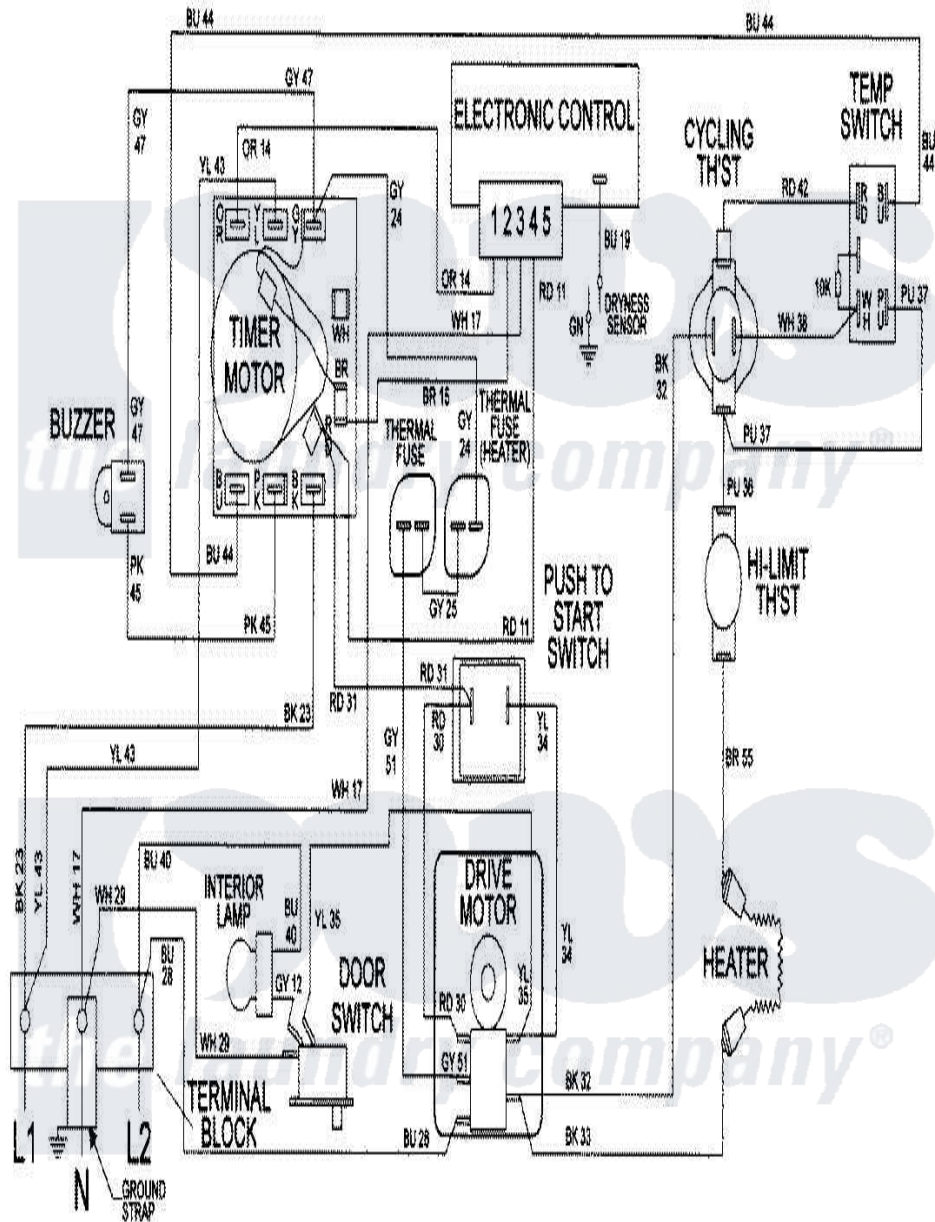

Maytag LDE8706ACM 09 - WIRING INFORMATION

Maytag [Residential Maytag LDE8706ACM Dryer Parts](#) Parts Diagram 09 - WIRING INFORMATION
 Click on the part number to view part

Item	Original Part Number	Replaced By	Status	Part Description
NI	15001958		Not Available	WIRING INFORMATION