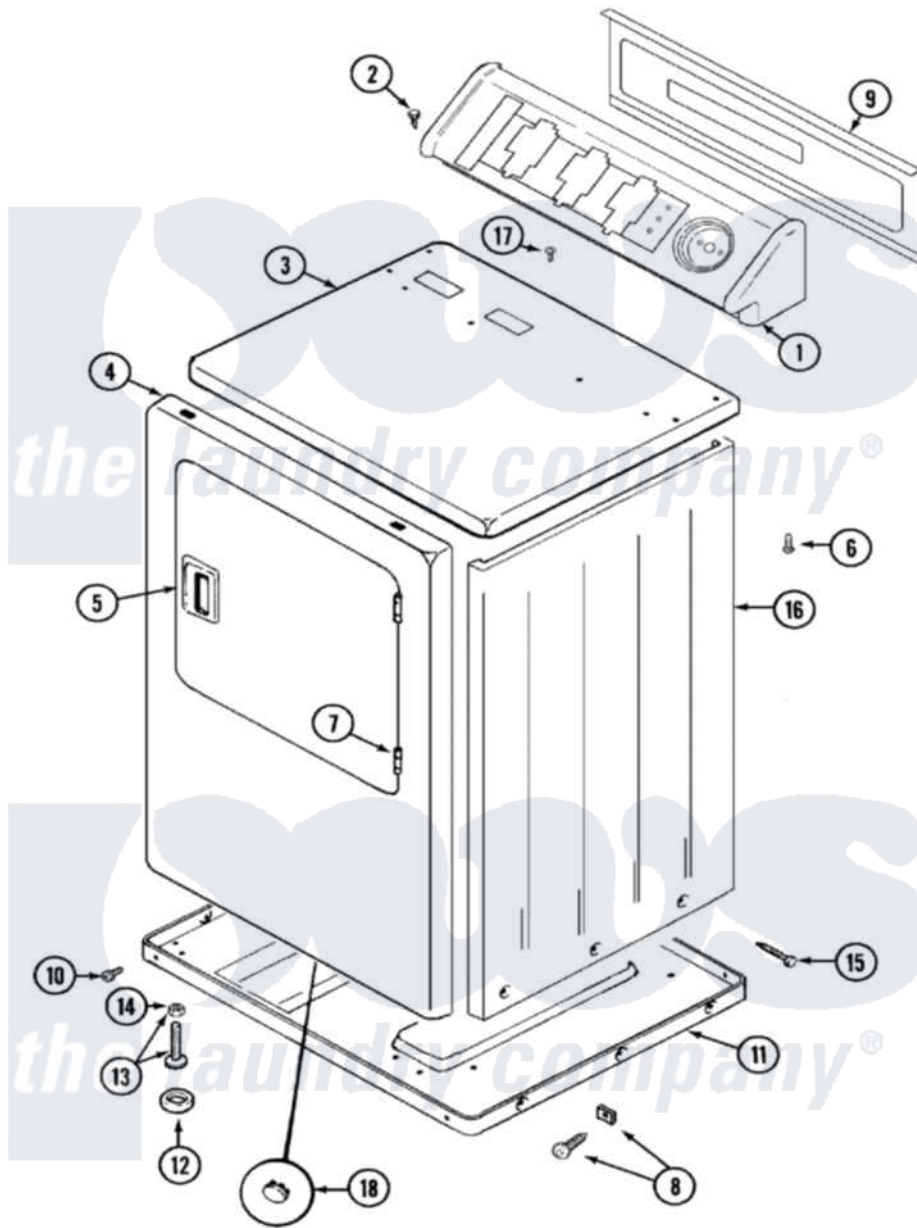

Maytag LDE8706ADE 01 - CABINET-FRONT

Maytag Residential Maytag LDE8706ADE Dryer Parts Parts Diagram 01 - CABINET-FRONT
 Click on the part number to view part

Item	Original Part Number	Replaced By	Status	Part Description
1	33001612		Not Available	CONSOLE (WHT)
2	216423	3370225		Screw
3	33001608			Cover, Top
4	33001610			Panel, Front
"	33001486	98008544		Screw
"	33001221	22001817		Sheet, Sound Damper
5	33001241			Handle, Door
6	214354			Screw, Top Cover To Cabnt.
7	33001230			Hinge, Door
8	12001341			Screw And Fastener Kit
9	33001625		Not Available	PANEL, BACK---NA
10	Y313561			Screw---NA
"	Y310632	1163839		Screw
11	Y303361		Not Available	BASE ASSY. (UPPER & LOWER)
12	Y314137			Foot, Rubber
13	Y305086			Adjustable Leg And Nut

14	Y052740	62739	Nut, Lock
15	213007		Xfor Cabinet See Cabinet, Back
16	33001159	33001327	Cabinet
17	210186	3370225	Screw
18	33001614	Not Available	PLUG, FRONT PANEL (WHT)