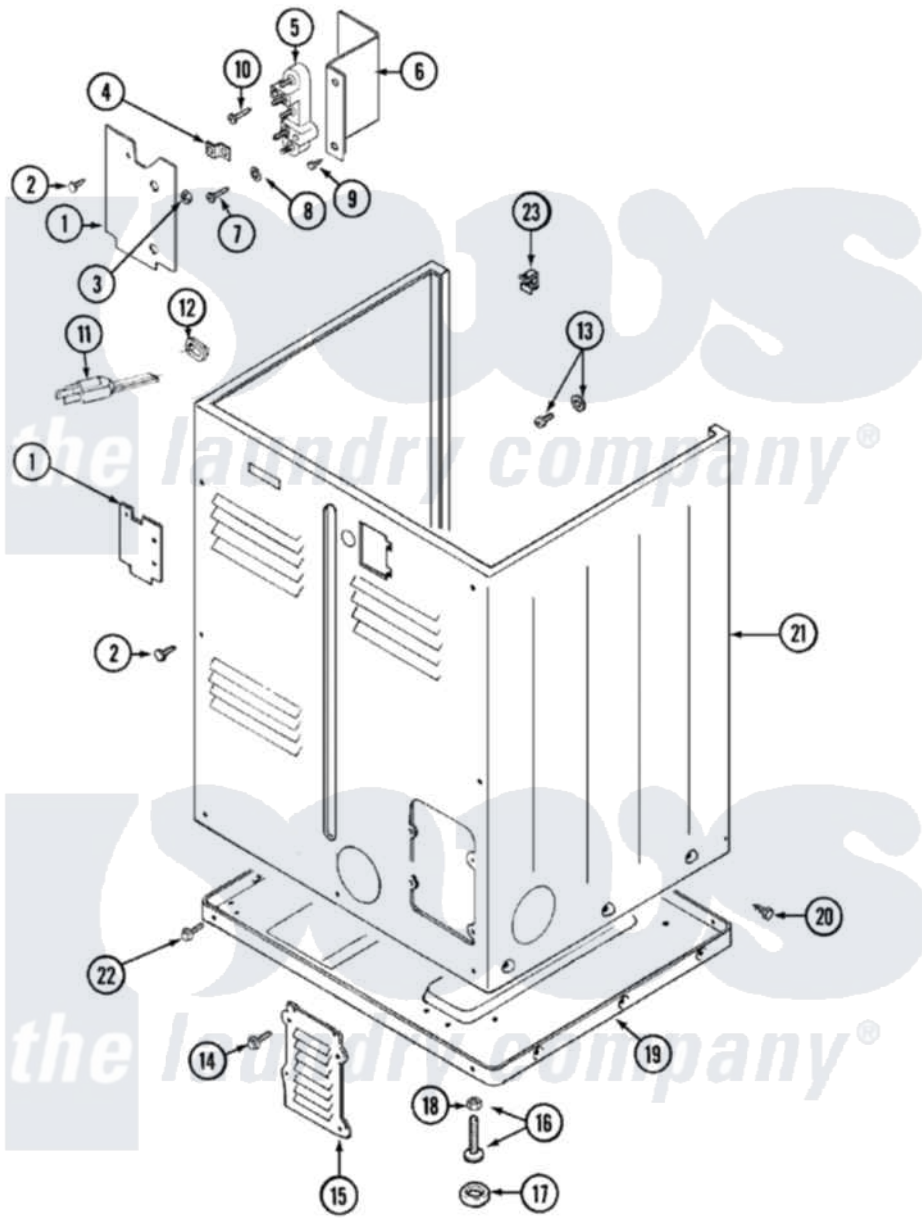

Maytag LDE8706ADE 02 - CABINET-REAR

Maytag [Residential Maytag LDE8706ADE Dryer Parts](#) Parts Diagram 02 - CABINET-REAR
 Click on the part number to view part

Item	Original Part Number	Replaced By	Status	Part Description
1	Y312905		Not Available	COVER, TERMINAL
2	Y313561			Screw----NA
3	311484	112432		Nut
5	33001244			Block, Terminal
6	Y312904			Bracket, Terminal Block
7	Y312209	W10001200		Screw
11	305168	33002916		Power Cord, Canadian 240V
"	33001425			Locknut, Eared For Canadian
14	216423	3370225		Screw
15	Y312951		Not Available	ACCESS COVER, BACK
16	Y305086			Adjustable Leg And Nut
17	Y314137			Foot, Rubber
18	Y052740	62739		Nut, Lock
19	Y303361		Not Available	BASE ASSY. (UPPER & LOWER)
20	213007			Xfor Cabinet See Cabinet, Back

21	33001159	33001327	Cabinet
22	Y313561		Screw---NA
"	Y310632	1163839	Screw