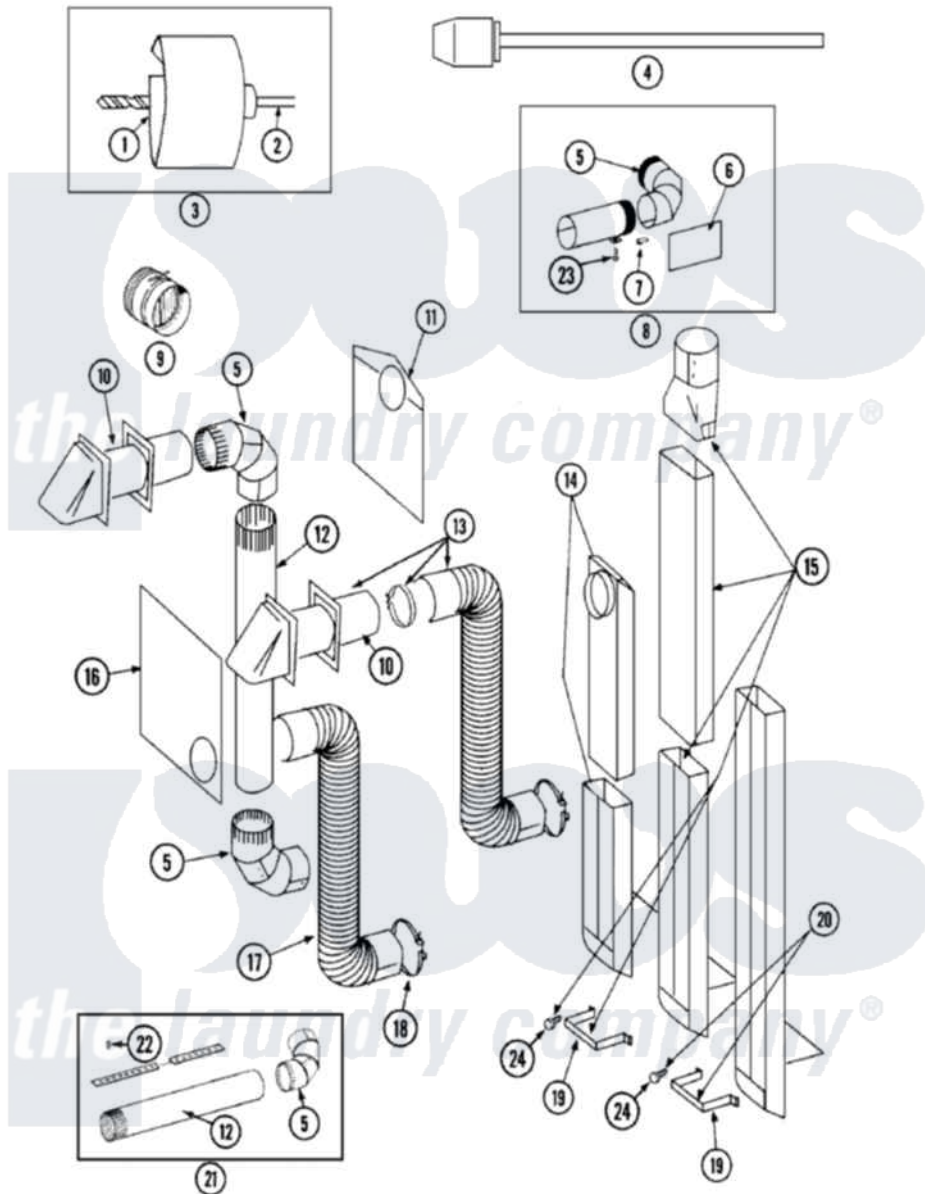

Maytag LDE8706ADE 05 - DUCTING

Maytag [Residential Maytag LDE8706ADE Dryer Parts](#) Parts Diagram 05 - DUCTING
 Click on the part number to view part

Item	Original Part Number	Replaced By	Status	Part Description
1	038179		Not Available	BLADE, SAW
2	038180		Not Available	REPLACEMENT DRILL
3	038766		Not Available	HOLE SAW W/DRILL BIT
4	038767			Extension Chuck, Drill
5	Y059131			Elbow, Venting
6	312302			Insulation, Exhaust Duct Kit
7	213323			Fastener, Exhaust Duct Kit
8	Y304652			Exhaust Duct Kit
9	059146		Not Available	DAMPER, BACK DRAFT
10	Y059129	4396007RW		Vent Hood
11	311353		Not Available	BAG, LINT (DACRON)
12	Y059130			Pipe, Venting
13	Y059143			Flexible Vent Kit
14	Y059135			Vent Duct Assembly
15	059144		Not Available	RECTANGULAR VENT KIT
16	Y059134			PLATE, ALUM. WINDOW (15``X20``)

17	Y304353	4396010RP	6ft Scvent
18	Y304630		Clamp, Flexible Duct
19	313272		Bracket, Exhaust Deflector
20	303736	Not Available	EXHAUST DEFLECTOR KIT
21	306399	Not Available	EXHAUST DEFLECTOR KIT
22	Y251119	3177991	Screw
23	211294	90767	Screw, 8A X 3/8 HeX Washer Head Tapping
24	211294	90767	Screw, 8A X 3/8 HeX Washer Head Tapping