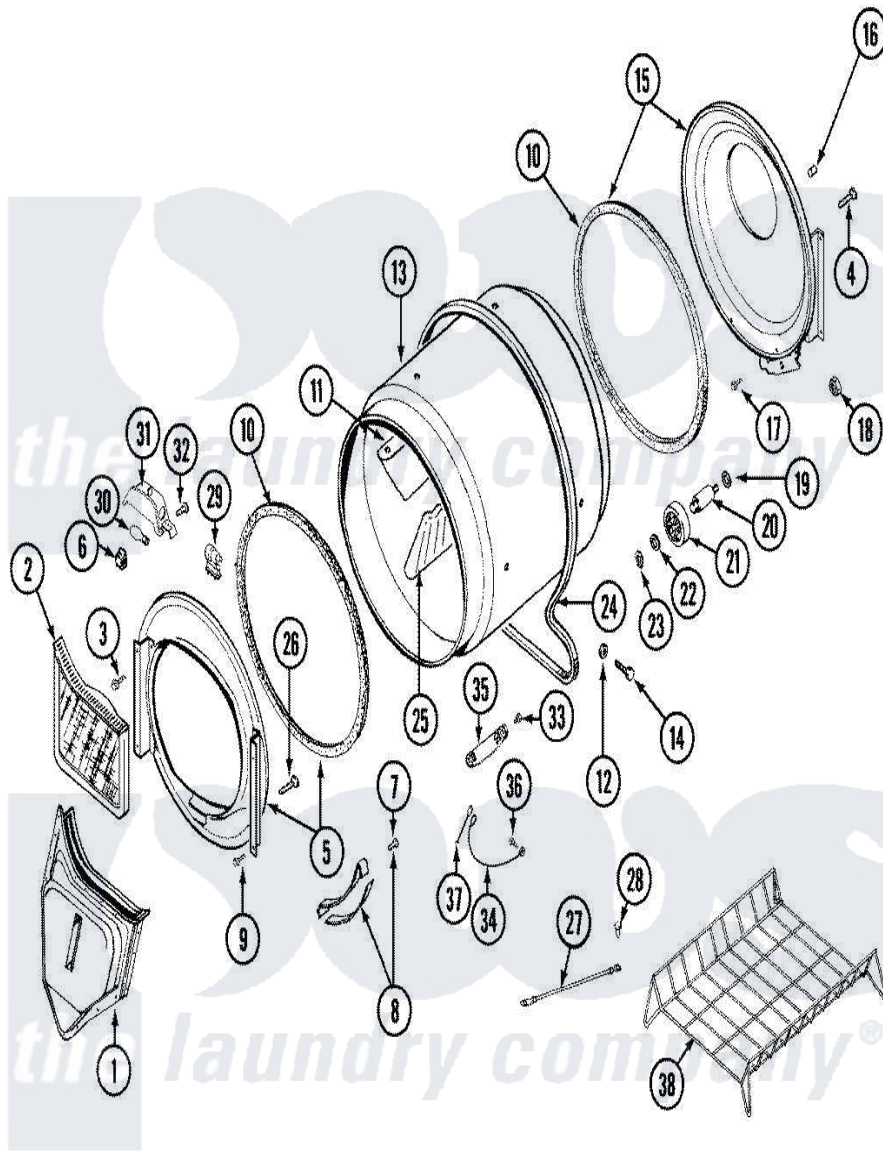

Maytag LDE8706ADE 08 - TUMBLER

Maytag [Residential Maytag LDE8706ADE Dryer Parts](#) Parts Diagram 08 - TUMBLER
 Click on the part number to view part

Item	Original Part Number	Replaced By	Status	Part Description
1	33001016			Outlet Duct Assembly
2	33001171	33002970		Lint Filte
3	313764		Not Available	SCREW
4	Y313561			Screw---NA
5	33001423			Front Assembly, Tumbler
6	Y310376			Clip, Door Switch Harness
7	210720			Rivet, Bearing To Tumbler Frmt
8	306508			Tumbler Bearing Kit ---W
9	Y310632	1163839		Screw
10	314820			Seal, Tumbler
11	33001012			Baffle
12	314158			Washer, Baffle To Tumbler
13	33001108		Not Available	DRYER TUMBLER, W/O BAFFLES
14	Y310759			Screw, Tumbler Baffles
15	33001178			Back, Tumbler
16	313915	31-3915		Tech Sheet

17	Y310632	1163839	Screw
18	312538	33001443	Nut, Hex
19	Y313347	312535	Washer, Vault Mounting Brk.
20	Y312948	6-3129480	Shaft- Tumbler
21	Y303373	12001541	Drum Roller/Washer Assembly--W
22	312535		Washer, Vault Mounting Brk.
23	410233	9703438	Ring-Retrn
24	Y312959		Poly "V" Belt For Tumbler
25	33001004		Baffle, Tall
26	Y314110	33002917	Screw, No.10-16
29	307097	33001496	Lamp- Hold
30	Y307100	67001316	Bulb, Light
31	314955	33001496	Lamp- Hold
32	214872		Palnut, End Cap Note: Nut, Lamp Holder
33	Y251119	3177991	Screw
34	Y303711		Sensor Ground Wire
35	Y303389	304997	Sensor Assembly With Screws
36	211294	90767	Screw, 8A X 3/8 HeX Washer Head Tapping
37	Y312658		Receptacle, Sensor Ground Wire
38	Y308116		Rack, Drying