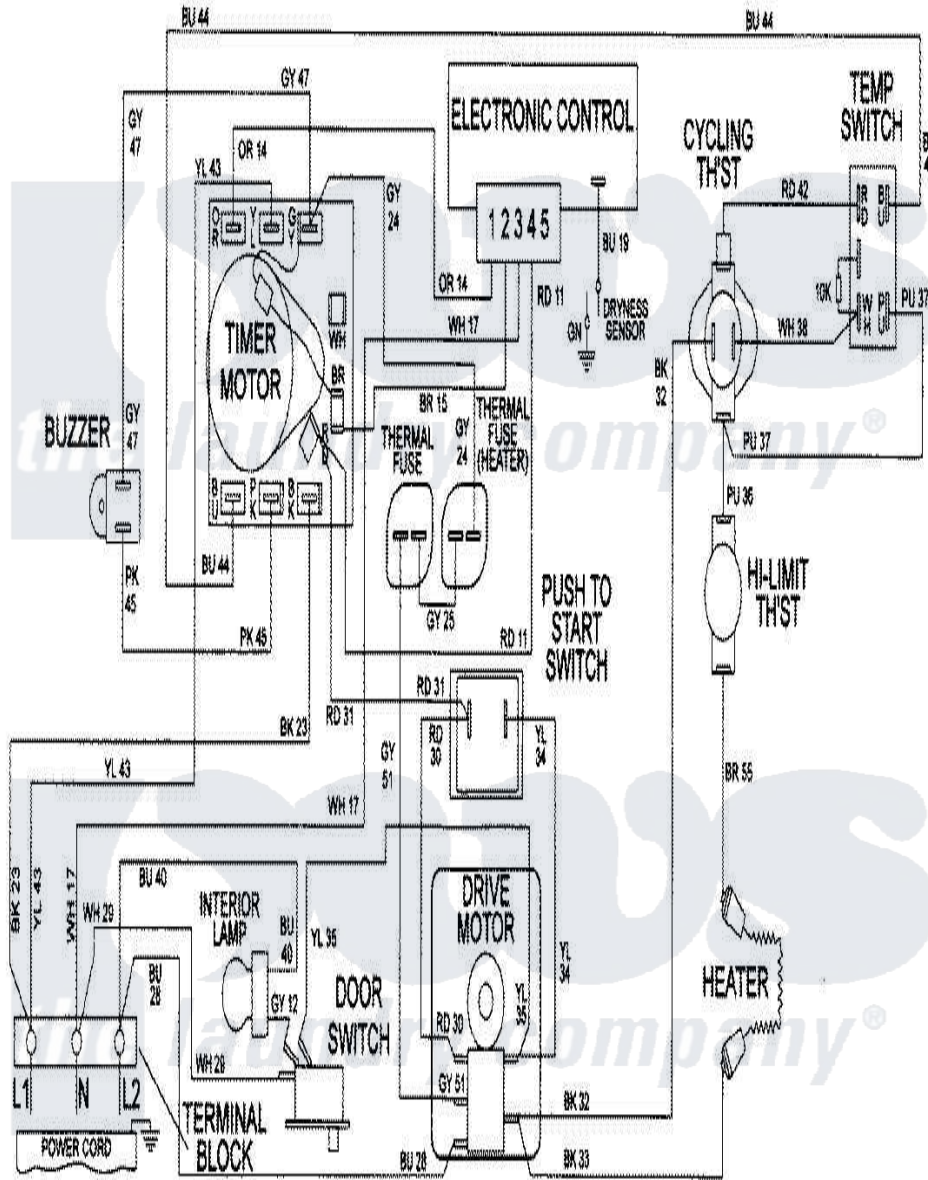

Maytag LDE8706ADE 09 - WIRING INFORMATION

Maytag Residential Maytag LDE8706ADE Dryer Parts Parts Diagram 09 - WIRING INFORMATION
 Click on the part number to view part

Item	Original Part Number	Replaced By	Status	Part Description
NI	15001949		Not Available	WIRING INFORMATION