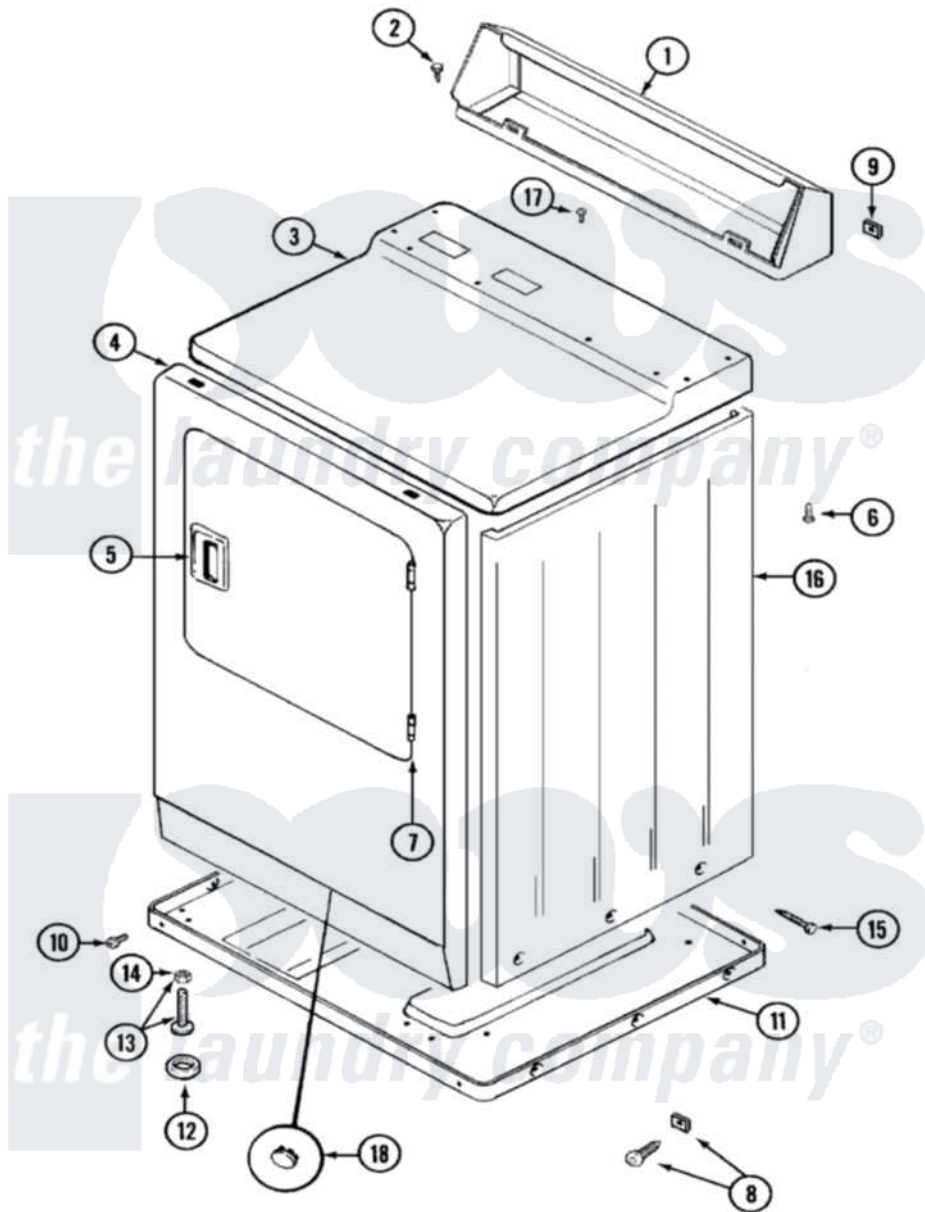

Maytag LDE8804ACE 01 - CABINET-FRONT

Maytag Residential Maytag LDE8804ACE Dryer Parts Parts Diagram 01 - CABINET-FRONT
 Click on the part number to view part

Item	Original Part Number	Replaced By	Status	Part Description
1	Y305193			Console
2	216423	3370225		Screw
3	33001165			Top Cover Assembly
4	33001221	22001817		Sheet, Sound Damper
"	33001242			Panel, Front
5	33001241			Handle, Door
6	214354			Screw, Top Cover To Cabnt.
7	33001230			Hinge, Door
8	204439			Screw And Fstner Assembly
9	215075			Fastener, Control Panel To Console
10	Y313561			Screw----NA
"	Y310632	1163839		Screw
11	Y303361		Not Available	BASE ASSY. (UPPER & LOWER)
12	Y314137			Foot, Rubber
13	Y305086			Adjustable Leg And Nut

14	Y052740	62739	Nut, Lock
15	213007		Xfor Cabinet See Cabinet, Back
16	33001159	33001327	Cabinet
17	210186	3370225	Screw
18	33001132	33002342	Plug, Sifht Hole