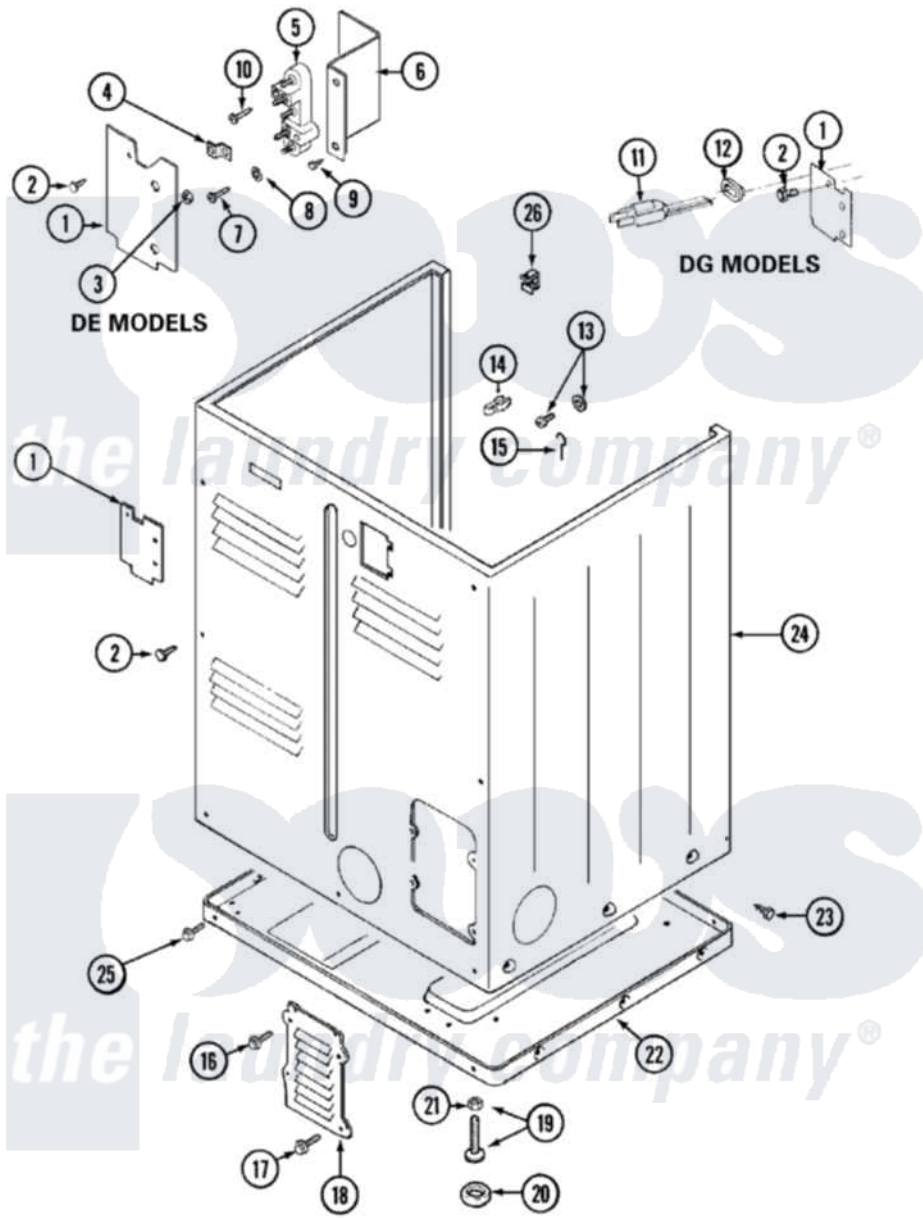

# Maytag LDE8804ACE 02 - CABINET-REAR

Maytag [Residential Maytag LDE8804ACE Dryer Parts](#) Parts Diagram 02 - CABINET-REAR  
 Click on the part number to view part

Item	Original Part Number	Replaced By	Status	Part Description
1	Y312905		Not Available	COVER, TERMINAL
2	<a href="#">Y313561</a>			Screw----NA
3	311484	<a href="#">112432</a>		Nut
4	<a href="#">Y312184</a>			Strap, Grounding
5	<a href="#">400008</a>			Block, Terminal
6	<a href="#">Y312904</a>			Bracket, Terminal Block
7	Y312209	<a href="#">W10001200</a>		Screw
8	<a href="#">Y311270</a>			Washer, Terminal Block
9	Y310632	<a href="#">1163839</a>		Screw
10	<a href="#">33001245</a>			Screw----NA
13	303846	<a href="#">22003781</a>		Screw, Ground Strap
14	<a href="#">301548</a>			Clamp, Ground Wire
15	<a href="#">204807</a>			Ground Wire, Supp. Plte To Top Cover
16	<a href="#">Y313559</a>			Screw
17	211294	<a href="#">90767</a>		Screw, 8A X 3/8 HeX Washer Head Tapping

18	Y312951	Not Available	ACCESS COVER, BACK
19	<a href="#">Y305086</a>		Adjustable Leg And Nut
20	<a href="#">Y314137</a>		Foot, Rubber
21	Y052740	<a href="#">62739</a>	Nut, Lock
22	Y303361	Not Available	BASE ASSY. (UPPER & LOWER)
23	<a href="#">213007</a>		Xfor Cabinet See Cabinet, Back
24	33001159	<a href="#">33001327</a>	Cabinet
25	Y310632	<a href="#">1163839</a>	Screw
"	<a href="#">Y313561</a>		Screw----NA