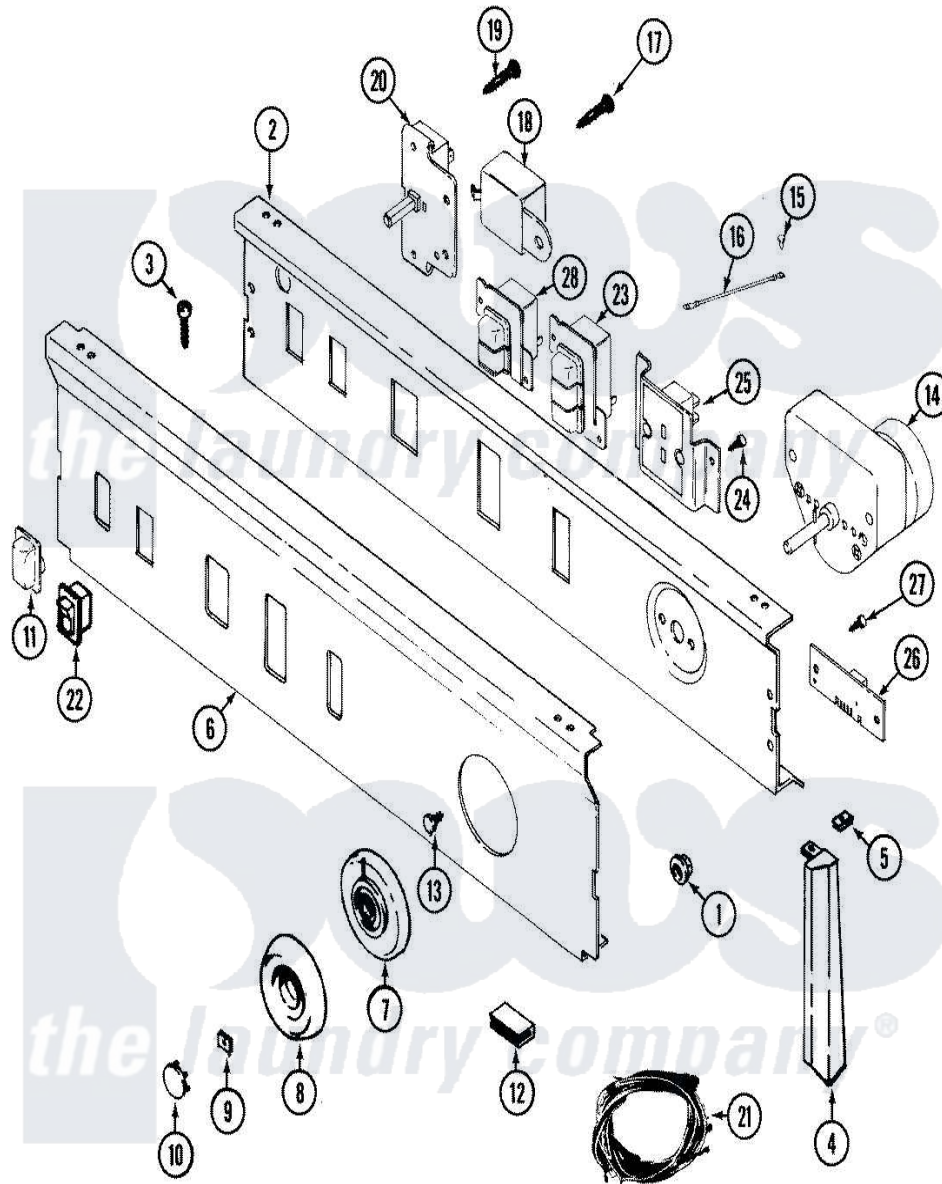

Maytag LDE8804ACE 03 - CONTROL PANEL

Maytag Residential Maytag LDE8804ACE Dryer Parts Parts Diagram 03 - CONTROL PANEL
 Click on the part number to view part

Item	Original Part Number	Replaced By	Status	Part Description
1	214872			Palnut, End Cap Note: Nut, Lamp Holder
2	33001265			Plate, Support
3	210932			Screw, No.8 X 9/16 Ctsk Note: Screw, Inlet Duct
4	22001289		Not Available	END CAP, CTRL. PNL. (LT-WHT)
"	22001291			End Cap, Control Panel
5	214894			Fastener, End Cap
6	33001061		Not Available	PANEL, CONTROL (WHT)
7	33001183			Skirt, Timer Dial
8	33001255			Knob, Timer
9	312273			Nut, Control Knob
10	216250	22001446		Cap, Knob
11	33001187			Button
12	214897			Pad, Control Panel
13	315317	488234		Screw 8-32 X 1/4

14	33001035		Timer
15	210186	3370225	Screw
16	204807		Ground Wire, Supp. Plte To Top Cover
17	315317	488234	Screw 8-32 X 1/4
18	Y308205	33001623	Buzzer, Non-Adjustable
19	315317	488234	Screw 8-32 X 1/4
20	33001232	Not Available	SWITCH, PUSH TO START
21	33001133		Wire Harness, Main
"	33001336	Not Available	WIRE HARNESS, MAIN
"	33001532		Harness, Wire
22	22001135		Switch, Rocker
23	33001220	33001217	Switch, Push Button
24	315317	488234	Screw 8-32 X 1/4
25	33001047		Display, Dryness Assembly
26	33001212		Board, Control-Moisture Sensor
27	315317	488234	Screw 8-32 X 1/4
28	33001218	33001219	Switch, Push Button