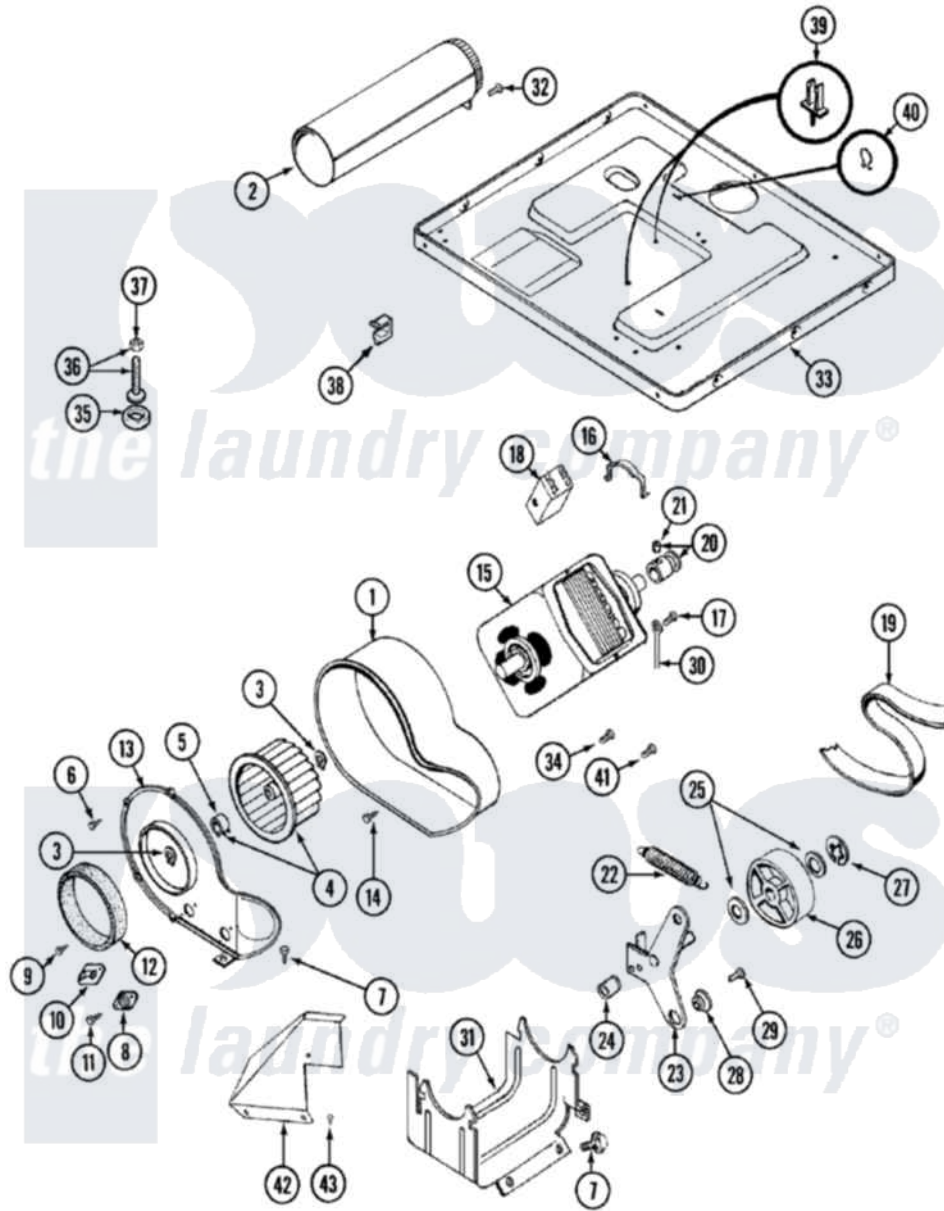

Maytag LDE8804ACE 06 - MOTOR DRIVE

Maytag [Residential Maytag LDE8804ACE Dryer Parts](#) Parts Diagram 06 - MOTOR DRIVE
 Click on the part number to view part

Item	Original Part Number	Replaced By	Status	Part Description
1	Y312893			Housing, Blower
2	Y303442			EXHAUST DUCT ASSEMBLY
3	410233	9703438		Ring-Retrn
4	Y303836			Blower Wheel Assembly And Clamp
5	312967			Clamp, Blower Housing
6	Y312961	W10116751		Screw
7	Y313561			Screw----NA
8	306911			Thermostat, Multi-Temp
9	211294	90767		Screw, 8A X 3/8 HeX Washer Head Tapping
10	306604			Cut-Off, Thermal Part Not Used
11	314848	W10116760		Screw
12	Y312901			Seal, Housing Cover
13	314846			Cover, Blower Housing
14	Y310632	1163839		Screw

15	Y303358	W10410999	Motor-Drive
16	Y015825		Clip, Motor To Motor Support
17	910343	488234	Screw 8-32 X 1/4
18	Y303877	Not Available	SWITCH, MOTOR EXTERNAL START No.303358-2, No.303358-4, 303358-7
"	Y303879		Switch, Motor External Start
"	306207	Not Available	(PROD. No.303358-8 & No.303358-9)
19	Y312959		Poly "V" Belt For Tumbler
20	Y305185	6-3051850	Pulley- MO
21	Y053241		Set Screw, Motor Pulley
22	Y303945		IDLER SPRING ASSY. W/PLUG
23	Y303363	6-3033630	Idler Arm
24	Y313582	W10116756	Spacer
25	Y312527		Washer, Idler Shaft
26	Y303705	6-3037050	Pulley- ID
27	312958	354987	Ring, Retaining
28	Y312894	315772	Sleeve, Idler Arm
29	Y014874		Screw, Idler Arm And Sleeve
30	901220		Ground Wire
31	312897	Not Available	SUPPORT, MOTOR
32	Y310632	1163839	Screw
33	Y305084		Base Assembly
34	211294	90767	Screw, 8A X 3/8 HeX Washer Head Tapping
35	Y314137		Foot, Rubber
36	Y305086		Adjustable Leg And Nut
37	Y052740	62739	Nut, Lock
38	Y310376		Clip, Door Switch Harness
39	315471	22003298	Retainer, Wire
40	410490		Spring, Retainer Wire Harness
41	Y312961	W10116751	Screw
42	315122	Not Available	COVER, THERMOSTAT PART NOT USED (MDE ONLY)
43	Y310632	1163839	Screw