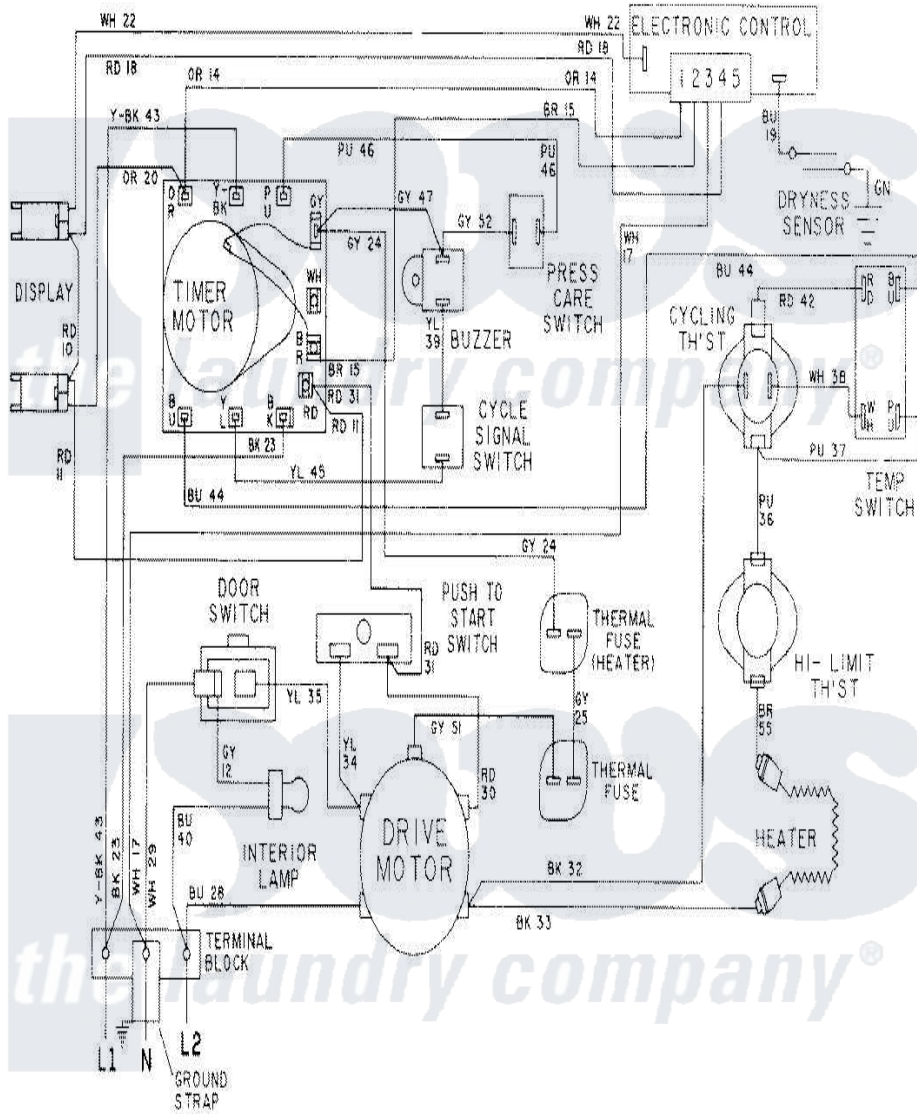

Maytag LDE8804ACE 08 - WIRING INFORMATION-LDE8804ACx

Maytag Residential Maytag LDE8804ACE Dryer Parts Parts Diagram 08 - WIRING INFORMATION-LDE8804ACx
 Click on the part number to view part

Item	Original Part Number	Replaced By	Status	Part Description
NI	15001579		Not Available	WIRING INFORMATION
"	15001049		Not Available	WIRING INFORMATION