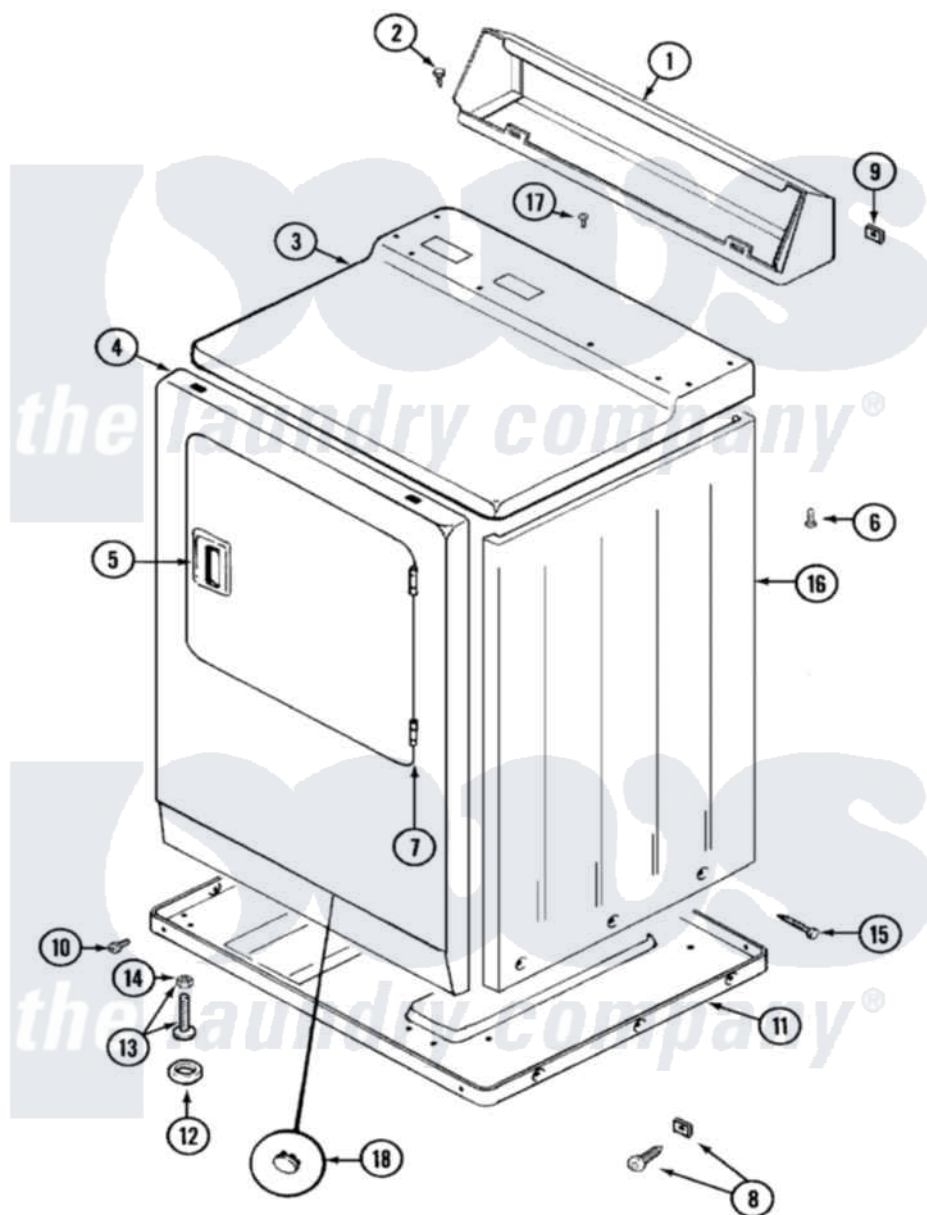

Maytag LDE8804ACM 01 - CABINET-FRONT (LDE8804ACM & LDG8804AAM)

Maytag Residential Maytag LDE8804ACM Dryer Parts Parts Diagram 01 - CABINET-FRONT (LDE8804ACM & LDG8804AAM)

Click on the part number to view part

Item	Original Part Number	Replaced By	Status	Part Description
1	<a href="#">305193L</a>			Console
2	216423	<a href="#">3370225</a>		Screw
3	33001166		Not Available	COVER, TOP (ALM)---NA
4	33001221	<a href="#">22001817</a>		Sheet, Sound Damper
"	33001258	<a href="#">33001242</a>		Panel, Front
5	33001254	<a href="#">37001047</a>		Handle, Door
6	<a href="#">214354</a>			Screw, Top Cover To Cabnt.
7	<a href="#">33001230</a>			Hinge, Door
8	<a href="#">204439</a>			Screw And Fstner Assembly
9	<a href="#">215075</a>			Fastener, Control Panel To Console
10	<a href="#">Y313561</a>			Screw---NA
"	Y310632	<a href="#">1163839</a>		Screw
11	Y303361		Not Available	BASE ASSY. (UPPER & LOWER)

12	<a href="#">Y314137</a>		Foot, Rubber
13	<a href="#">Y305086</a>		Adjustable Leg And Nut
14	Y052740	<a href="#">62739</a>	Nut, Lock
15	<a href="#">213007</a>		Xfor Cabinet See Cabinet, Back
16	33001160	Not Available	CABINET (ALM)
17	210186	<a href="#">3370225</a>	Screw
18	33001168	Not Available	PLUG, SIGHT HOLE (ALM)