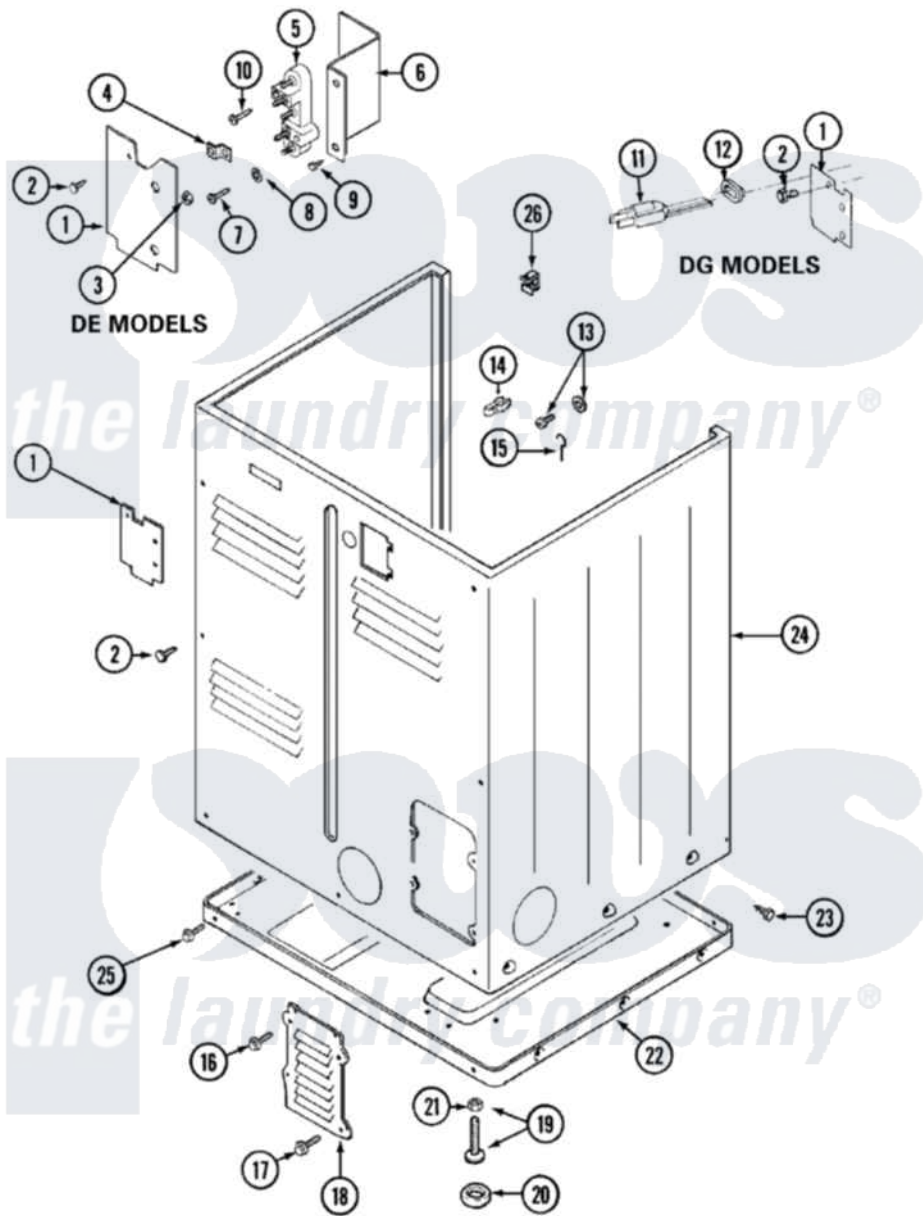

Maytag LDE8804ACM 02 - CABINET-REAR (LDE8804ACM & LDG8804AAM)

Maytag Residential Maytag LDE8804ACM Dryer Parts Parts Diagram 02 - CABINET-REAR (LDE8804ACM & LDG8804AAM)

Click on the part number to view part

Item	Original Part Number	Replaced By	Status	Part Description
1	Y312905		Not Available	COVER, TERMINAL
2	Y313561			Screw---NA
3	311484	112432		Nut
4	Y312184			Strap, Grounding
5	400008			Block, Terminal
6	Y312904			Bracket, Terminal Block
7	Y312209	W10001200		Screw
8	Y311270			Washer, Terminal Block
9	Y310632	1163839		Screw
10	33001245			Screw---NA
13	303846	22003781		Screw, Ground Strap
14	301548			Clamp, Ground Wire
15	204807			Ground Wire, Supp. Plte To Top Cover
16	Y313559			Screw

17	211294	90767	Screw, 8A X 3/8 HeX Washer Head Tapping
18	Y312951	Not Available	ACCESS COVER, BACK
19	Y305086		Adjustable Leg And Nut
20	Y314137		Foot, Rubber
21	Y052740	62739	Nut, Lock
22	Y303361	Not Available	BASE ASSY. (UPPER & LOWER)
23	213007		Xfor Cabinet See Cabinet, Back
24	33001160	Not Available	CABINET (ALM)
25	Y310632	1163839	Screw
"	Y313561		Screw----NA