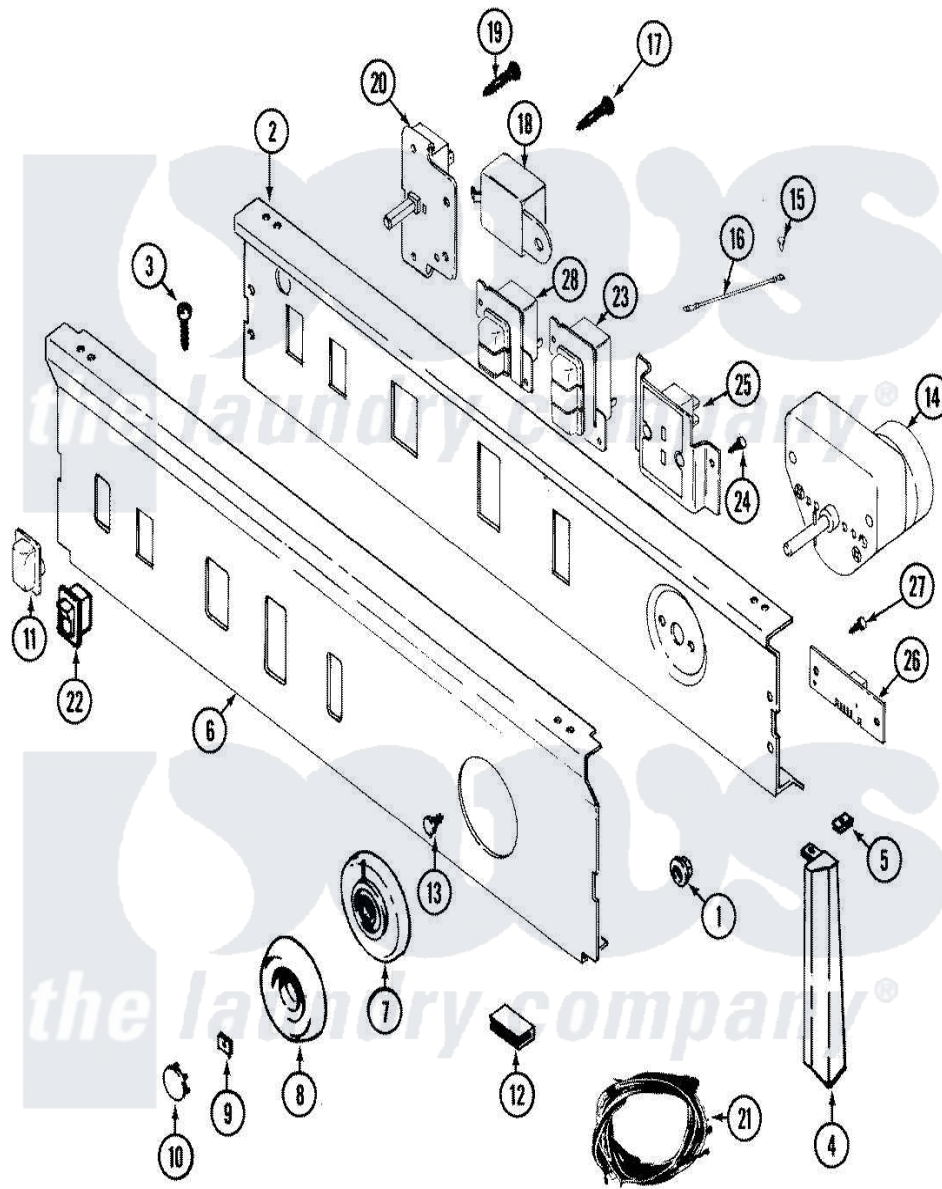

Maytag LDE8804ACM 03 - CONTROL PANEL (LDE8804ACM & LDG8804AAM)

Maytag [Residential Maytag LDE8804ACM Dryer Parts](#) Parts Diagram 03 - CONTROL PANEL (LDE8804ACM & LDG8804AAM)

[Click on the part number to view part](#)

Item	Original Part Number	Replaced By	Status	Part Description
1	214872			Palnut, End Cap Note: Nut, Lamp Holder
2	33001265			Plate, Support
3	210932			Screw, No.8 X 9/16 Ctsk Note: Screw, Inlet Duct
4	22001293			End Cap, Control Panel
"	22001292	22001567		Cap, End
5	214894			Fastener, End Cap
6	33001462		Not Available	PANEL, CONTROL (ALM)
7	33001372		Not Available	SKIRT, TIMER DIAL (ALM)
8	33001282	33002325		Knob Assembly
9	312273			Nut, Control Knob
10	216424		Not Available	CAP, KNOB (ALM)
11	33001450	33001371		Button, Push-To-Start
12	214897			Pad, Control Panel

13	315317	488234		Screw 8-32 X 1/4
14	33001035			Timer
15	210186	3370225		Screw
16	204807			Ground Wire, Supp. Plte To Top Cover
17	315317	488234		Screw 8-32 X 1/4
18	Y308205	33001623		Buzzer, Non-Adjustable
19	315317	488234		Screw 8-32 X 1/4
20	33001232		Not Available	SWITCH, PUSH TO START
21	33001532			Harness, Wire
"	33001336		Not Available	WIRE HARNESS, MAIN
22	22001282	22001135		Switch, Rocker
23	33001457	33001217		Switch, Push Button
24	315317	488234		Screw 8-32 X 1/4
25	33001045		Not Available	DISPLAY, DRYNESS ASY. (ALM)
26	33001212			Board, Control-Moisture Sensor
27	315317	488234		Screw 8-32 X 1/4
28	33001455	33001219		Switch, Push Button
29	16000327		Not Available	GUIDE, QUICK REF. - MAYTAG
"	33001260		Not Available	MANUAL, USE & CARE