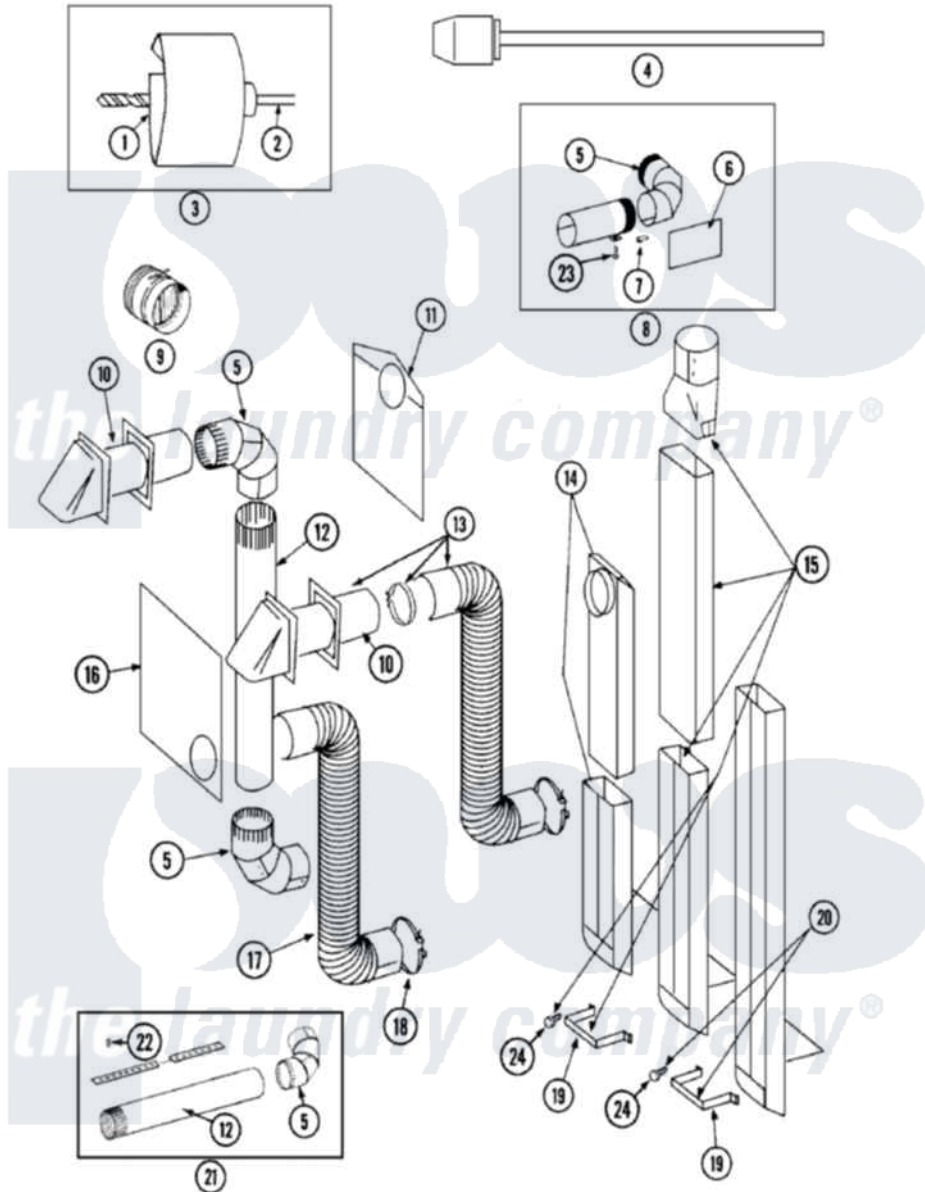

Maytag LDE8804ACM 05 - DUCTING

Maytag Residential Maytag LDE8804ACM Dryer Parts Parts Diagram 05 - DUCTING
 Click on the part number to view part

Item	Original Part Number	Replaced By	Status	Part Description
1	038179		Not Available	BLADE, SAW
2	038180		Not Available	REPLACEMENT DRILL
3	038766		Not Available	HOLE SAW W/DRILL BIT
4	038767			Extension Chuck, Drill
5	Y059131			Elbow, Venting
6	312302			Insulation, Exhaust Duct Kit
7	213323			Fastener, Exhaust Duct Kit
8	Y304652			Exhaust Duct Kit
9	059146		Not Available	DAMPER, BACK DRAFT
10	Y059129	4396007RW		Vent Hood
11	311353		Not Available	BAG, LINT (DACRON)
12	Y059130			Pipe, Venting
13	Y059143			Flexible Vent Kit
14	Y059135			Vent Duct Assembly
15	059144		Not Available	RECTANGULAR VENT KIT
16	Y059134			PLATE, ALUM. WINDOW (15``X20``)

17	Y304353	4396010RP	6ft Scvent
18	Y304630		Clamp, Flexible Duct
19	313272		Bracket, Exhaust Deflector
20	303736	Not Available	EXHAUST DEFLECTOR KIT
21	306399	Not Available	EXHAUST DEFLECTOR KIT
22	Y251119	3177991	Screw
23	211294	90767	Screw, 8A X 3/8 HeX Washer Head Tapping
24	211294	90767	Screw, 8A X 3/8 HeX Washer Head Tapping