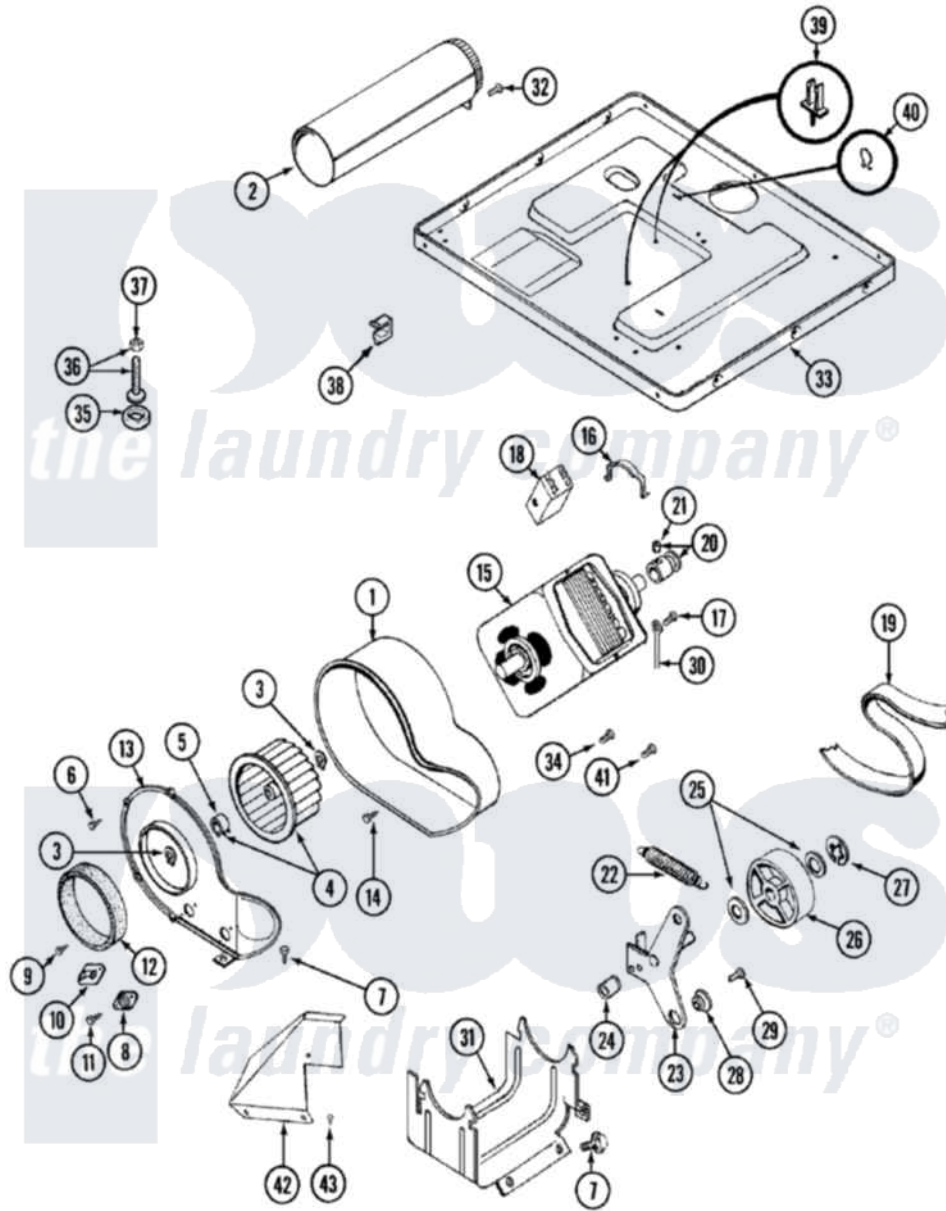

Maytag LDE8804ACM 07 - MOTOR DRIVE (LDE8804ACM & LDG8804AAM)

Maytag [Residential Maytag LDE8804ACM Dryer Parts](#) Parts Diagram 07 - MOTOR DRIVE (LDE8804ACM & LDG8804AAM)

[Click on the part number to view part](#)

Item	Original Part Number	Replaced By	Status	Part Description
1	Y312893			Housing, Blower
2	Y303442			EXHAUST DUCT ASSEMBLY
3	410233	9703438		Ring-Retrn
4	Y303836			Blower Wheel Assembly And Clamp
5	312967			Clamp, Blower Housing
6	Y312961	W10116751		Screw
7	Y313561			Screw---NA
8	306911			Thermostat, Multi-Temp
9	211294	90767		Screw, 8A X 3/8 HeX Washer Head Tapping
10	306604			Cut-Off, Thermal Part Not Used
11	314848	W10116760		Screw
12	Y312901			Seal, Housing Cover
13	314846			Cover, Blower Housing
14	Y310632	1163839		Screw

15	Y303358	W10410999	Motor-Drive
16	Y015825		Clip, Motor To Motor Support
17	910343	488234	Screw 8-32 X 1/4
18	Y303877	Not Available	SWITCH, MOTOR EXTERNAL START No.303358-2, No.303358-4, 303358-7
"	Y303879		Switch, Motor External Start
"	306207	Not Available	(PROD. No.303358-8 & No.303358-9)
19	Y312959		Poly "V" Belt For Tumbler
20	Y305185	6-3051850	Pulley- MO
21	Y053241		Set Screw, Motor Pulley
22	Y303945		IDLER SPRING ASSY. W/PLUG
23	Y303363	6-3033630	Idler Arm
24	Y313582	W10116756	Spacer
25	Y312527		Washer, Idler Shaft
26	Y303705	6-3037050	Pulley- ID
27	312958	354987	Ring, Retaining
28	Y312894	315772	Sleeve, Idler Arm
29	Y014874		Screw, Idler Arm And Sleeve
30	901220		Ground Wire
31	312897	Not Available	SUPPORT, MOTOR
32	Y310632	1163839	Screw
33	Y305084		Base Assembly
34	211294	90767	Screw, 8A X 3/8 HeX Washer Head Tapping
35	Y314137		Foot, Rubber
36	Y305086		Adjustable Leg And Nut
37	Y052740	62739	Nut, Lock
38	Y310376		Clip, Door Switch Harness
39	315471	22003298	Retainer, Wire
40	410490		Spring, Retainer Wire Harness
41	Y312961	W10116751	Screw
42	315122	Not Available	COVER, THERMOSTAT PART NOT USED (MDE ONLY)
43	Y310632	1163839	Screw