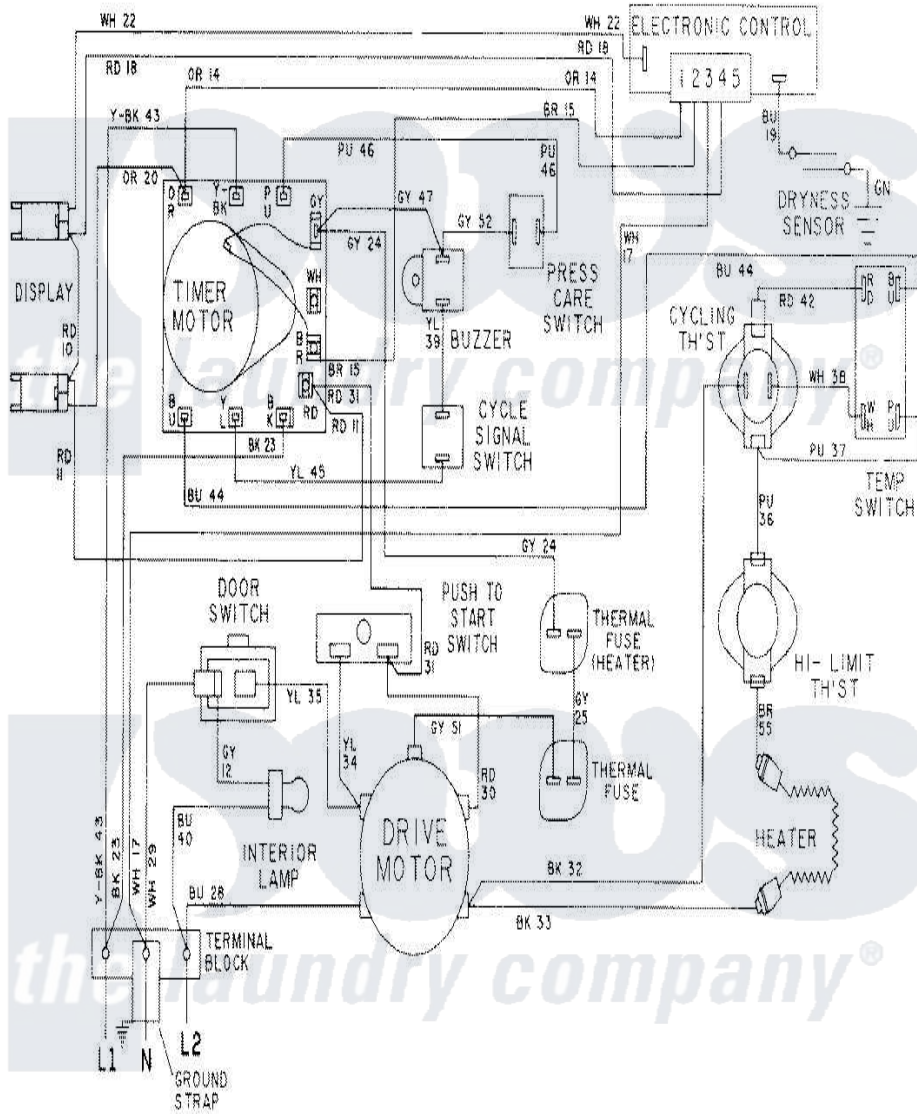

Maytag LDE8804ACM 09 - WIRING INFORMATION-LDE8804ACx

Maytag Residential Maytag LDE8804ACM Dryer Parts Parts Diagram 09 - WIRING INFORMATION-LDE8804ACx
 Click on the part number to view part

Item	Original Part Number	Replaced By	Status	Part Description
NI	15001579		Not Available	WIRING INFORMATION
"	15001049		Not Available	WIRING INFORMATION