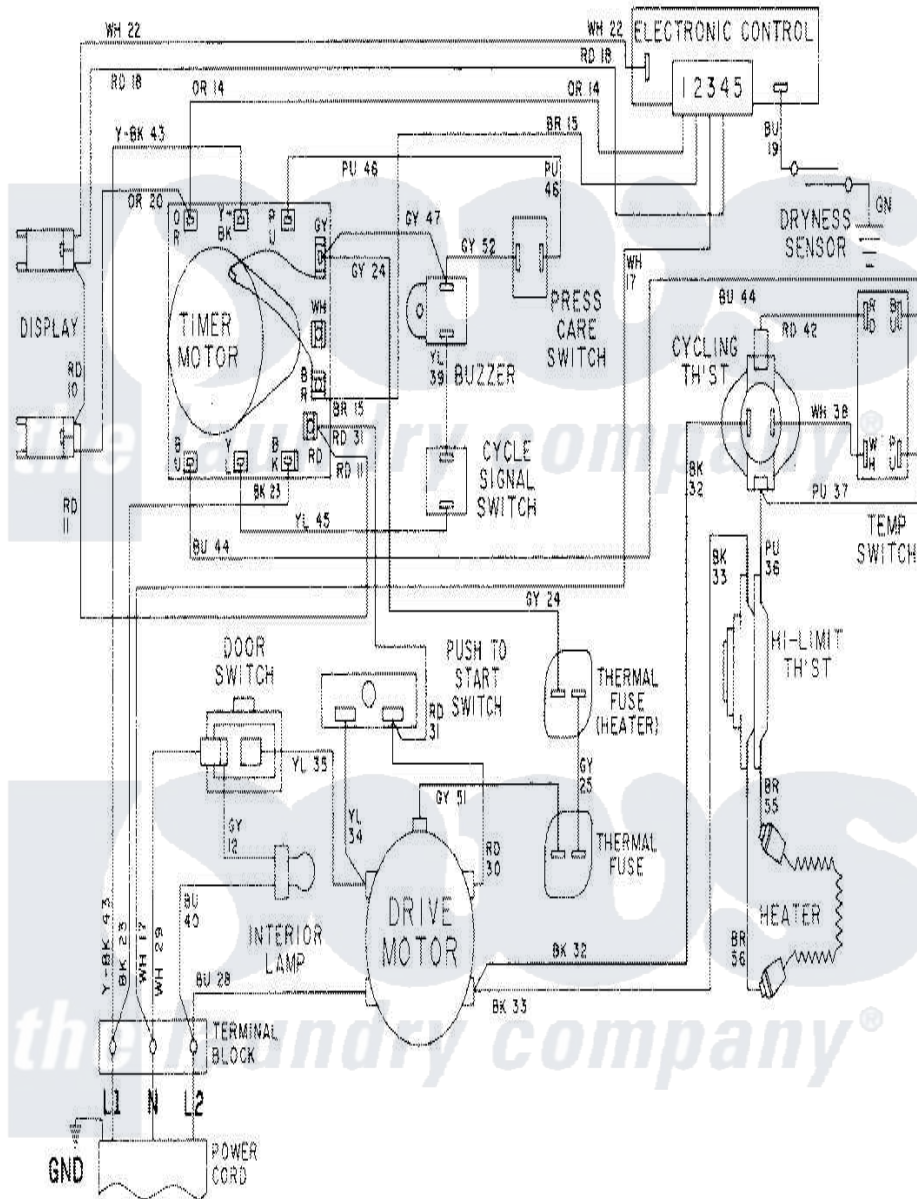

Maytag LDE8804ADE 08 - WIRING INFORMATION-LDE8804ADE

Maytag Residential Maytag LDE8804ADE Dryer Parts Parts Diagram 08 - WIRING INFORMATION-LDE8804ADE
 Click on the part number to view part

Item	Original Part Number	Replaced By	Status	Part Description
NI	15001628		Not Available	WIRING INFORMATION
"	15001606		Not Available	WIRING INFORMATION
"	15001048		Not Available	WIRING INFORMATION