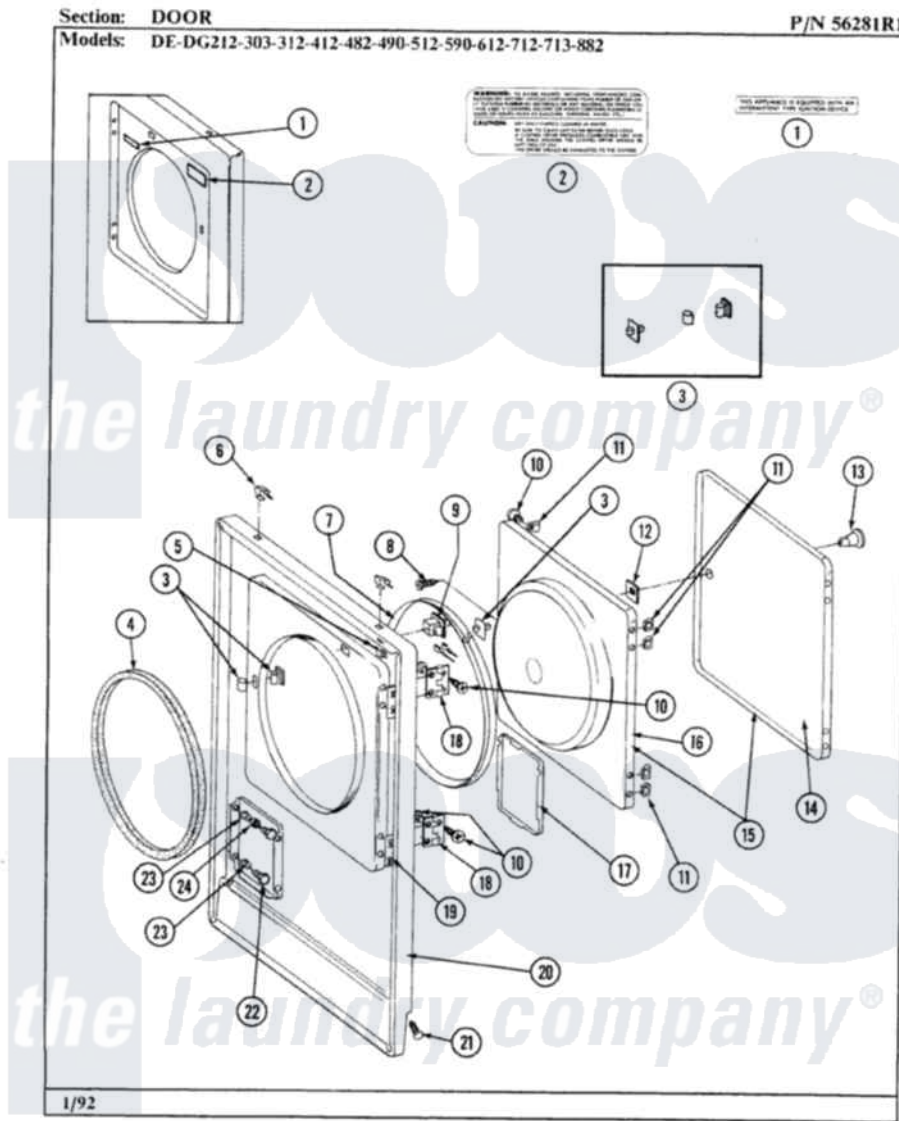

Maytag LDE882 02 - DOOR

30

Maytag [Residential Maytag LDE882 Dryer Parts](#) Parts Diagram 02 - DOOR
 Click on the part number to view part

Item	Original Part Number	Replaced By	Status	Part Description
2	Y313927			INSTRUCTION LABEL
3	306436			Door Latch Kit-W
4	314286			Seal For Front Panel
5	Y310376			Clip, Door Switch Harness
6	212982	22001650		Fastener, Spring
7	314077			Door Seal
8	314347	400021-1		Screw
9	Y305753	W10169313		Switch-Dor
10	Y314062			Screw, Door Hinge And Panel
11	Y313910			Clip, Door Liner To Outer Panel
12	Y313911			Door Strike Retainer
13	303942		Not Available	KNOB AND SCREW
14	313908L		Not Available	DOOR PANEL-ALMOND
15	304579L		Not Available	DOOR-ALMOND
"	306668L		Not Available	DOOR, ALMOND
				INNER DOOR WITH KNOB &

16	305835	Not Available	INNER DOOR WITH KNOB & SCRE
"	306676	Not Available	INNER DOOR WITH KNOB
18	Y304577	33001230	Hinge, Door
19	Y313907		Fastener, Twin
20	304595L	Not Available	FRONT PANEL-ALMOND
21	204439		Screw And Fstner Assembly