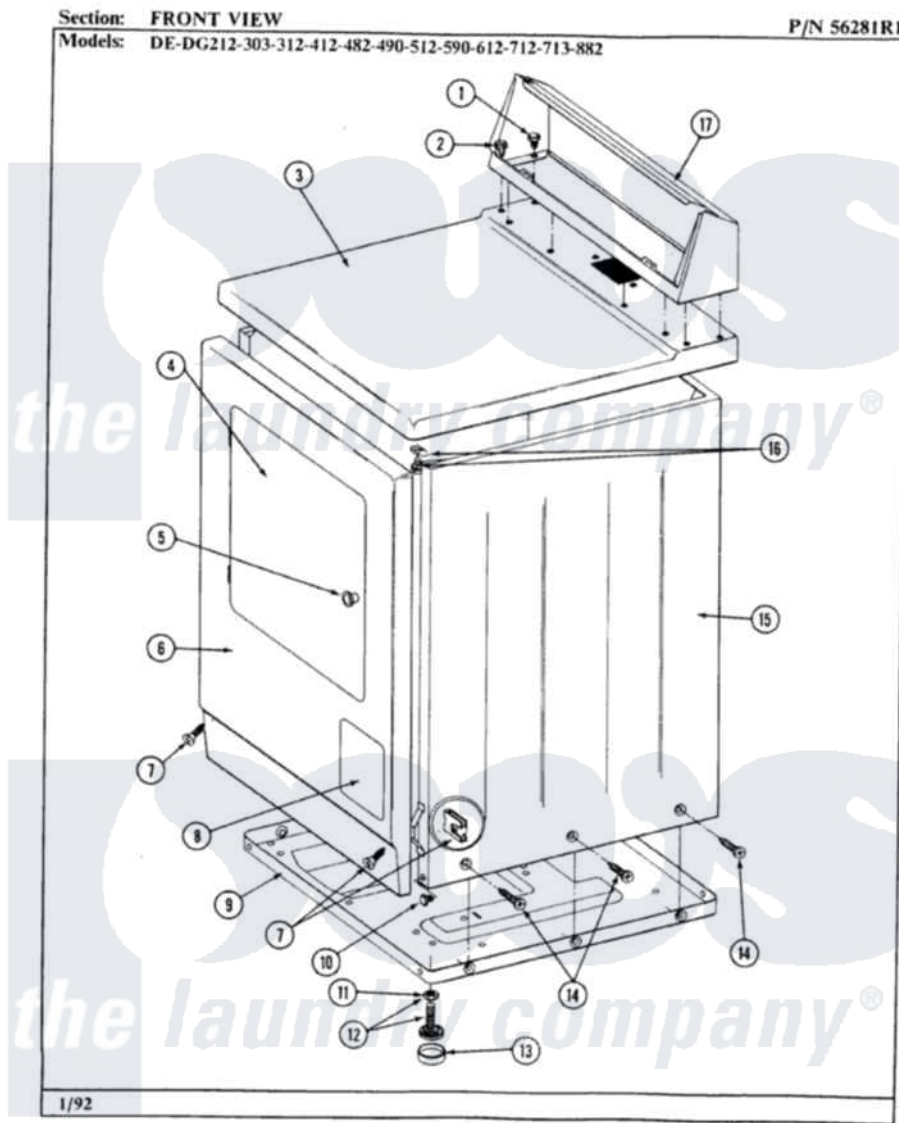

Maytag LDE882 03 - FRONT VIEW

26

Maytag Residential Maytag LDE882 Dryer Parts Parts Diagram 03 - FRONT VIEW
 Click on the part number to view part

Item	Original Part Number	Replaced By	Status	Part Description
1	211194		Not Available	LOCK WASHER
2	Y313559			Screw
3	307104L			Top Cover Assembly
4	306668L		Not Available	DOOR, ALMOND
5	303942		Not Available	KNOB AND SCREW
6	304595L		Not Available	FRONT PANEL-ALMOND
7	204439			Screw And Fstner Assembly
9	Y303361		Not Available	BASE ASSY. (UPPER & LOWER)
10	Y310632	1163839		Screw
11	Y052740	62739		Nut, Lock
12	Y305086			Adjustable Leg And Nut
13	Y314137			Foot, Rubber
14	213007			Xfor Cabinet See Cabinet, Back
15	305302L		Not Available	CABINET-ALMOND
16	204445			Screw And Fastener Assembly