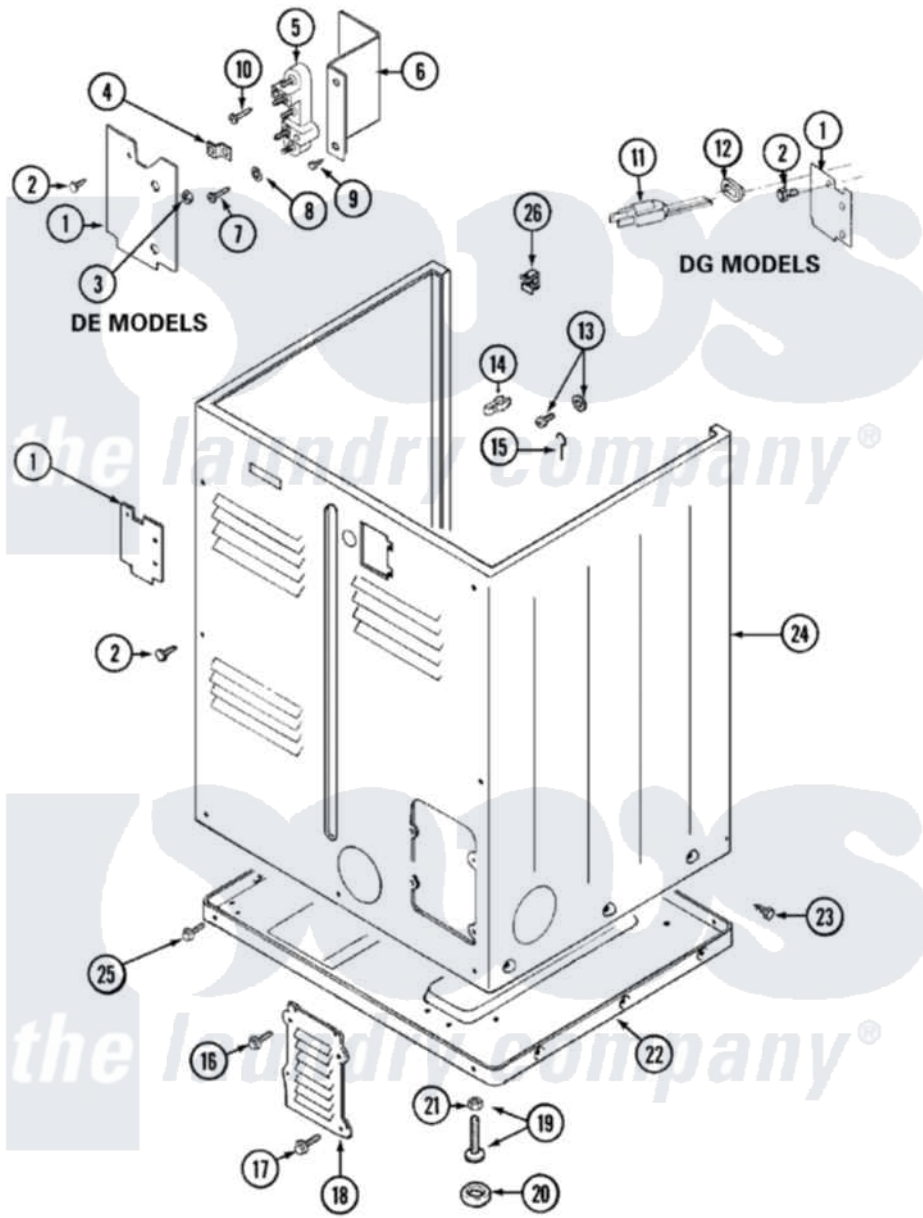

Maytag LDE8824ACE 02 - CABINET-REAR

Maytag [Residential Maytag LDE8824ACE Dryer Parts](#) Parts Diagram 02 - CABINET-REAR
 Click on the part number to view part

Item	Original Part Number	Replaced By	Status	Part Description
1	Y312905		Not Available	COVER, TERMINAL
2	Y313561			Screw----NA
3	311484	112432		Nut
4	Y312184			Strap, Grounding
5	400008			Block, Terminal
6	Y312904			Bracket, Terminal Block
7	Y312209	W10001200		Screw
8	Y311270			Washer, Terminal Block
9	Y310632	1163839		Screw
10	33001245			Screw----NA
13	303846	22003781		Screw, Ground Strap
14	301548			Clamp, Ground Wire
15	204807			Ground Wire, Supp. Plte To Top Cover
16	Y313559			Screw
17	211294	90767		Screw, 8A X 3/8 HeX Washer Head Tapping

18	Y312951	Not Available	ACCESS COVER, BACK
19	Y305086		Adjustable Leg And Nut
20	Y314137		Foot, Rubber
21	Y052740	62739	Nut, Lock
22	Y303361	Not Available	BASE ASSY. (UPPER & LOWER)
23	213007		Xfor Cabinet See Cabinet, Back
24	33001159	33001327	Cabinet
25	Y310632	1163839	Screw
"	Y313561		Screw----NA