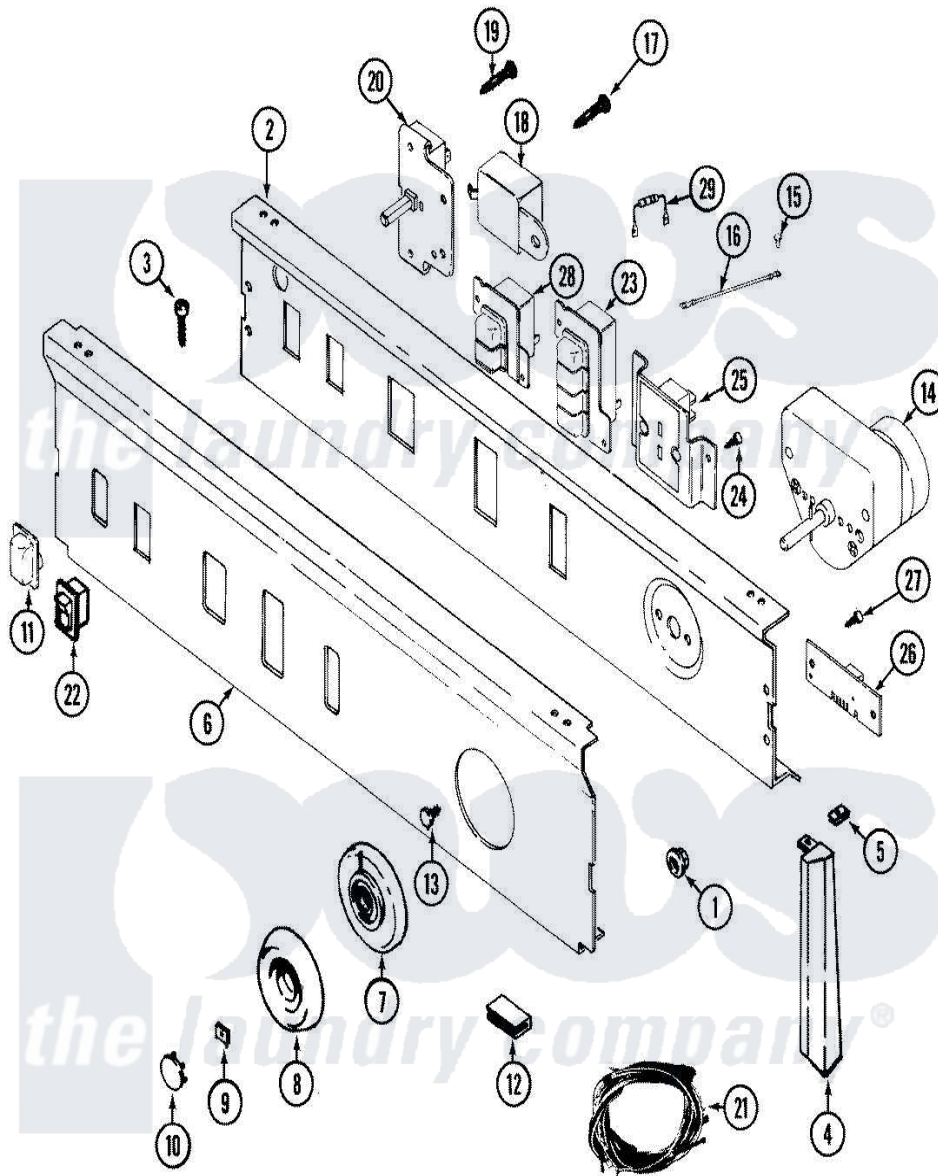

Maytag LDE8824ACE 03 - CONTROL PANEL

Maytag Residential Maytag LDE8824ACE Dryer Parts Parts Diagram 03 - CONTROL PANEL
 Click on the part number to view part

Item	Original Part Number	Replaced By	Status	Part Description
1	214872			Palnut, End Cap Note: Nut, Lamp Holder
2	33001265			Plate, Support
3	210932			Screw, No.8 X 9/16 Ctsk Note: Screw, Inlet Duct
4	22001289		Not Available	END CAP, CTRL. PNL. (LT-WHT)
"	22001565		Not Available	CAP, END (LT-WHT)
"	22001564			Cap, End
"	22001291			End Cap, Control Panel
5	214894			Fastener, End Cap
6	33001062			Panel, Control
7	33001183			Skirt, Timer Dial
8	33001255			Knob, Timer
9	312273			Nut, Control Knob
10	216250	22001446		Cap, Knob
11	33001187			Button

12	214897		Pad, Control Panel
13	315317	488234	Screw 8-32 X 1/4
14	33001035		Timer
15	210186	3370225	Screw
16	204807		Ground Wire, Supp. Plte To Top Cover
17	315317	488234	Screw 8-32 X 1/4
18	Y308205	33001623	Buzzer, Non-Adjustable
19	315317	488234	Screw 8-32 X 1/4
20	33001232	Not Available	SWITCH, PUSH TO START
21	33001532		Harness, Wire
"	33001133		Wire Harness, Main
"	33001336	Not Available	WIRE HARNESS, MAIN
22	22001135		Switch, Rocker
23	33001214	Not Available	SWITCH, PUSH BUTTON ---- NA
24	315317	488234	Screw 8-32 X 1/4
25	33001047		Display, Dryness Assembly
26	33001212		Board, Control-Moisture Sensor
27	315317	488234	Screw 8-32 X 1/4
28	33001218	33001219	Switch, Push Button
29	33001104		Resistor