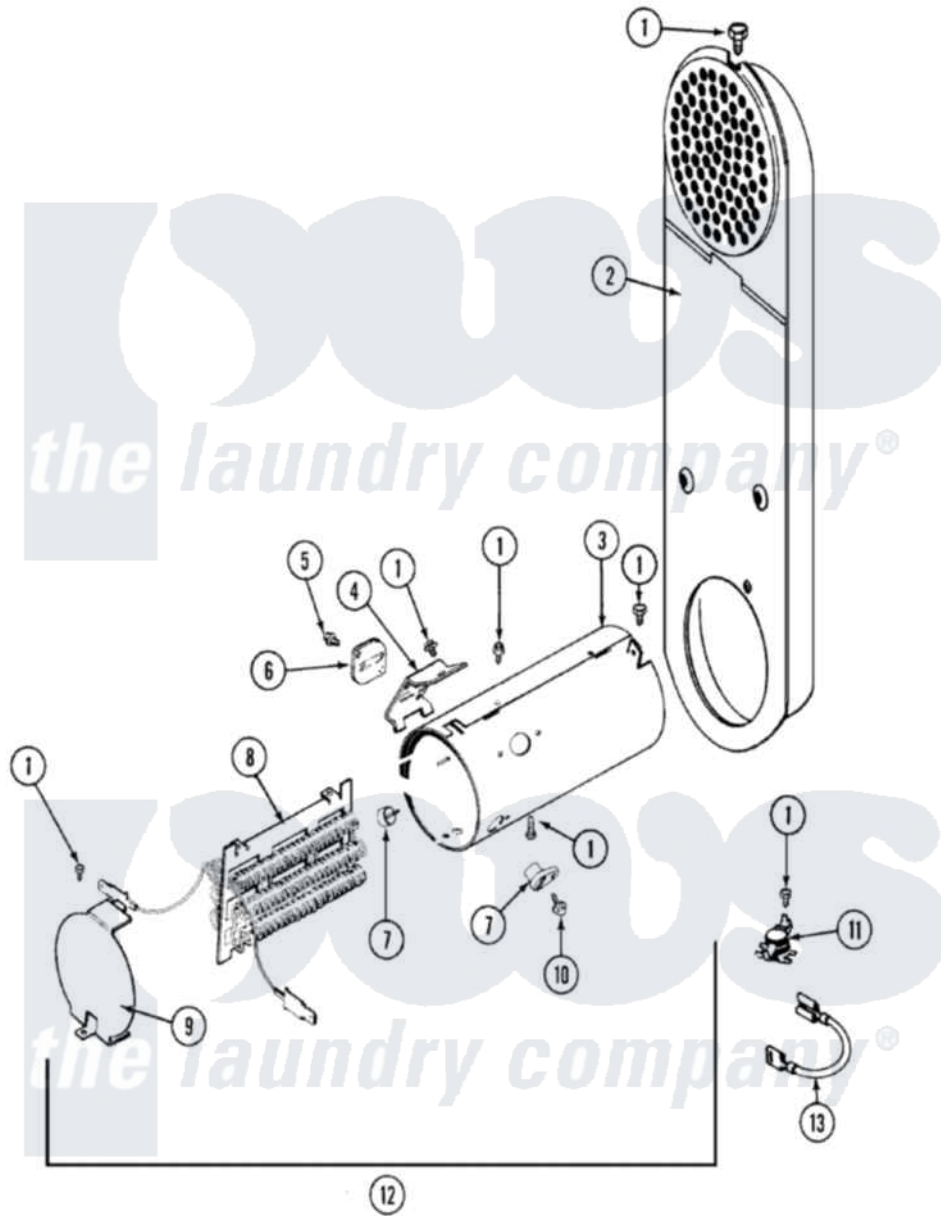

Maytag LDE8824ACE 05 - HEATER

Maytag Residential Maytag LDE8824ACE Dryer Parts Parts Diagram 05 - HEATER
 Click on the part number to view part

Item	Original Part Number	Replaced By	Status	Part Description
1	211294	90767		Screw, 8A X 3/8 HeX Washer Head Tapping
2	308503		Not Available	INLET DUCT ASSEMBLY
3	314995			Enclosure, Heater
4	315346			Bracket, Thermal Fuse
5	314848	W10116760		Screw
6	307473			Fuse, Thermal
7	314998			Insulator, Terminal
8	Y308612			Heater Sub-Assembly
9	314999			Shield, Radiant
10	314554		Not Available	SCREW
11	303396			Thermostat, Hi-Limit
12	307178			Heater Assembly
13	Y308613	W10116747		Heater
"	Y308590	W10116795		Heater