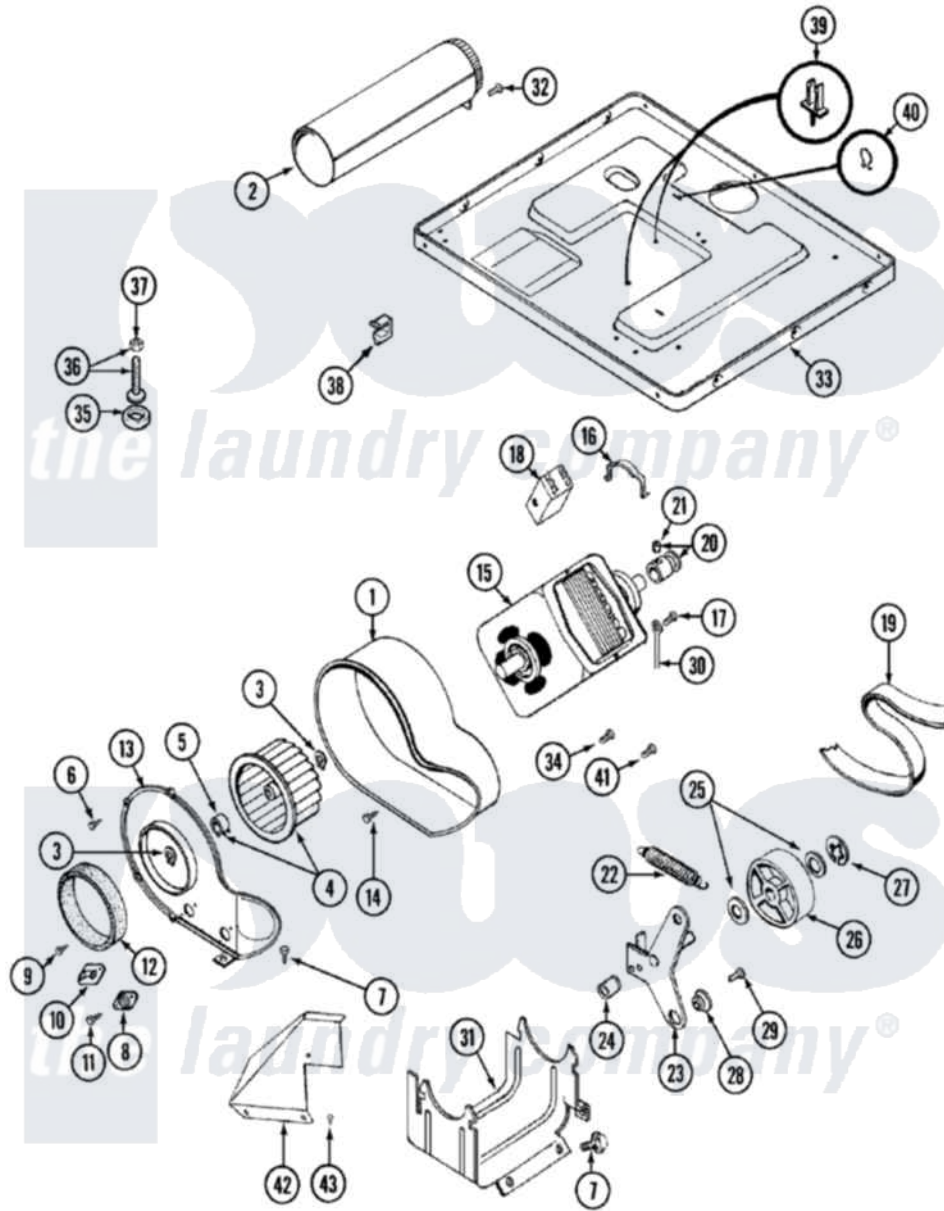

# Maytag LDE8824ACE 06 - MOTOR DRIVE

Maytag [Residential Maytag LDE8824ACE Dryer Parts](#) Parts Diagram 06 - MOTOR DRIVE  
 Click on the part number to view part

Item	Original Part Number	Replaced By	Status	Part Description
1	<a href="#">Y312893</a>			Housing, Blower
2	Y303442			EXHAUST DUCT ASSEMBLY
3	410233	<a href="#">9703438</a>		Ring-Retrnr
4	<a href="#">Y303836</a>			Blower Wheel Assembly And Clamp
5	<a href="#">312967</a>			Clamp, Blower Housing
6	Y312961	<a href="#">W10116751</a>		Screw
7	<a href="#">Y313561</a>			Screw----NA
8	<a href="#">306911</a>			Thermostat, Multi-Temp
9	211294	<a href="#">90767</a>		Screw, 8A X 3/8 HeX Washer Head Tapping
10	<a href="#">306604</a>			Cut-Off, Thermal Part Not Used
11	314848	<a href="#">W10116760</a>		Screw
12	<a href="#">Y312901</a>			Seal, Housing Cover
13	<a href="#">314846</a>			Cover, Blower Housing
14	Y310632	<a href="#">1163839</a>		Screw