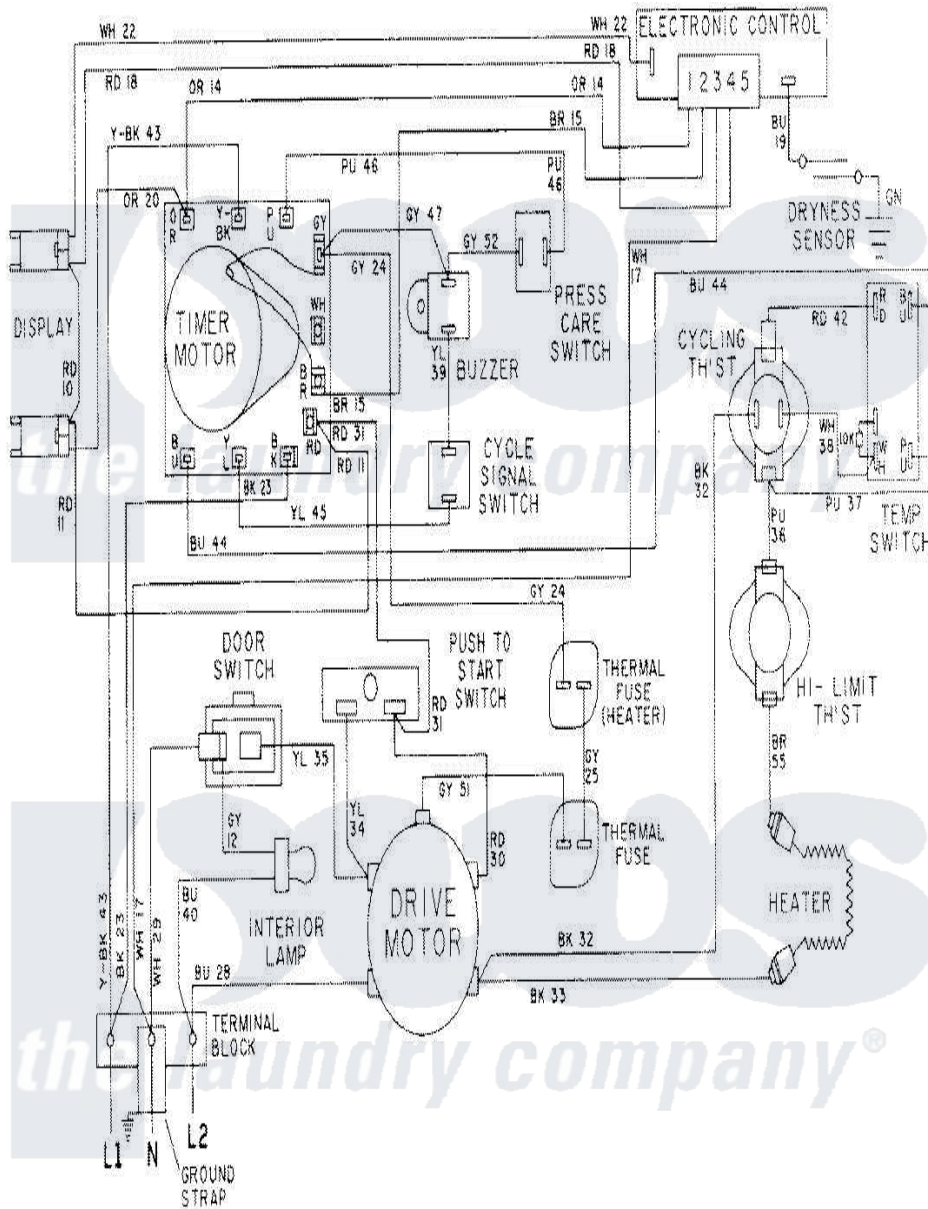

Maytag LDE8824ACE 08 - WIRING INFORMATION-LDE8824ACx

Maytag Residential Maytag LDE8824ACE Dryer Parts Parts Diagram 08 - WIRING INFORMATION-LDE8824ACx
 Click on the part number to view part

Item	Original Part Number	Replaced By	Status	Part Description
NI	15001601		Not Available	WIRING INFORMATION
"	15001063		Not Available	WIRING INFORMATION