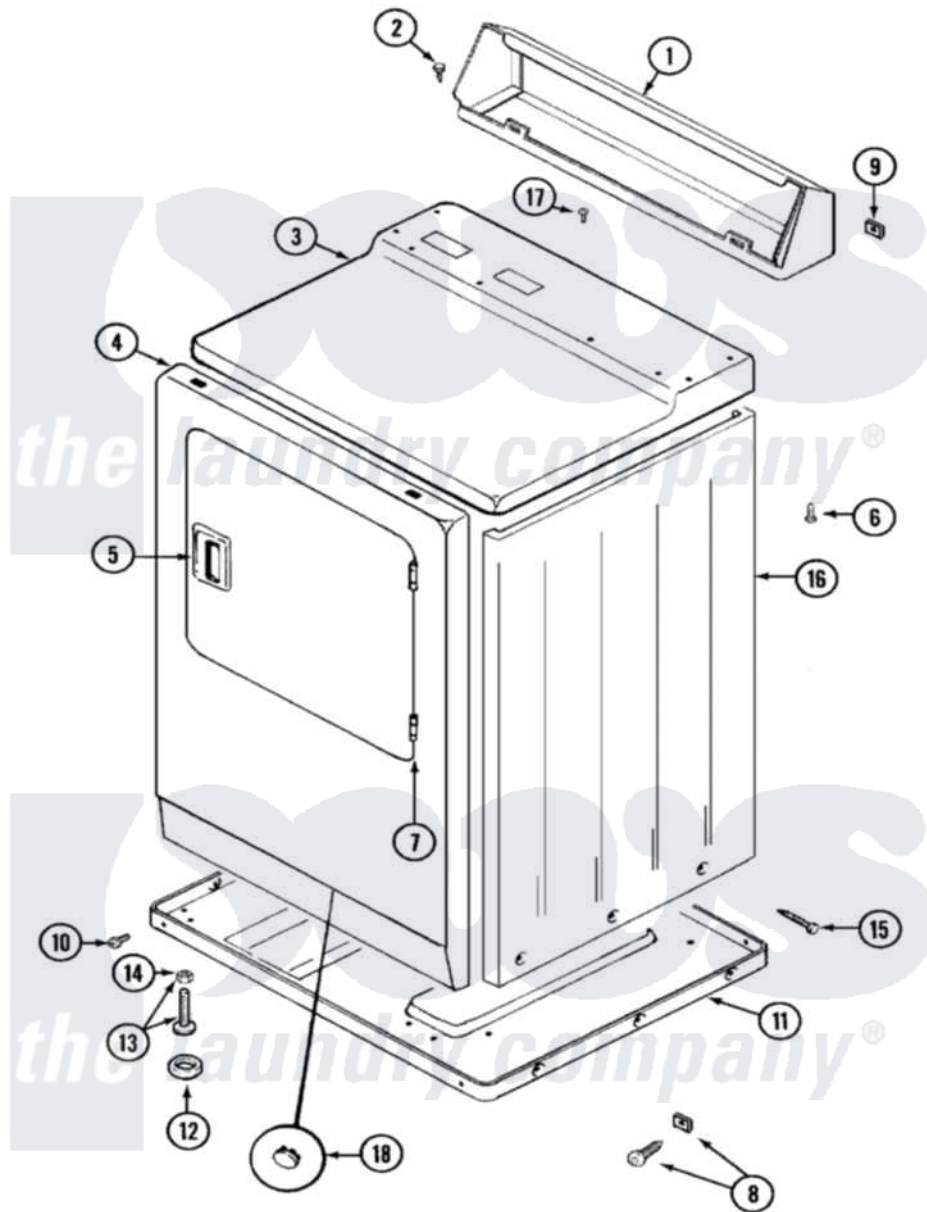

Maytag LDE8824ACL 01 - CABINET-FRONT

Maytag [Residential Maytag LDE8824ACL Dryer Parts](#) Parts Diagram 01 - CABINET-FRONT
 Click on the part number to view part

Item	Original Part Number	Replaced By	Status	Part Description
1	305193L			Console
2	216423	3370225		Screw
3	33001166		Not Available	COVER, TOP (ALM)---NA
4	33001221	22001817		Sheet, Sound Damper
"	33001258	33001242		Panel, Front
5	33001254	37001047		Handle, Door
6	214354			Screw, Top Cover To Cabnt.
7	33001230			Hinge, Door
8	204439			Screw And Fstner Assembly
9	215075			Fastener, Control Panel To Console
10	Y313561			Screw---NA
"	Y310632	1163839		Screw
11	Y303361		Not Available	BASE ASSY. (UPPER & LOWER)
12	Y314137			Foot, Rubber
13	Y305086			Adjustable Leg And Nut

14	Y052740	62739	Nut, Lock
15	213007		Xfor Cabinet See Cabinet, Back
16	33001160	Not Available	CABINET (ALM)
17	210186	3370225	Screw
18	33001168	Not Available	PLUG, SIGHT HOLE (ALM)