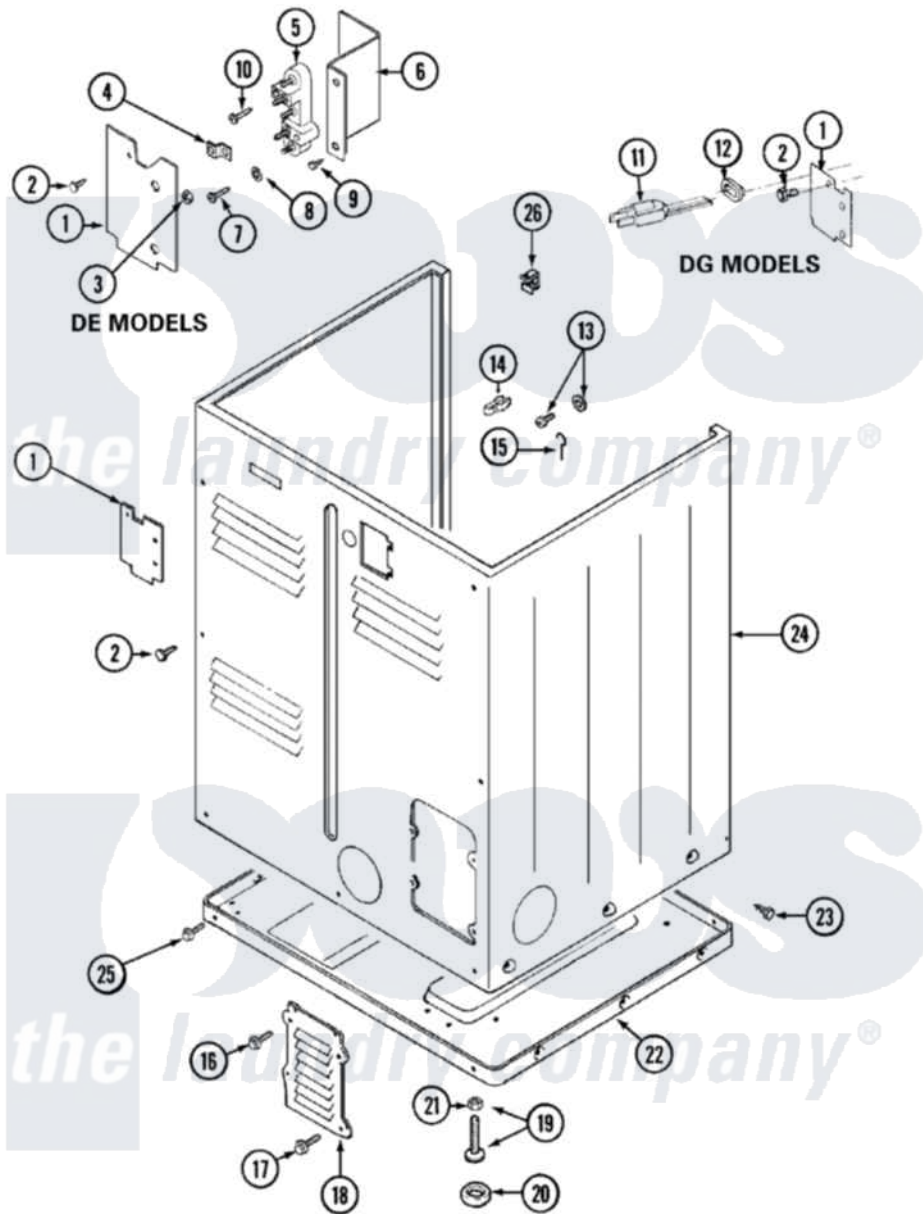

Maytag LDE8824ACL 02 - CABINET-REAR

Maytag [Residential Maytag LDE8824ACL Dryer Parts](#) Parts Diagram 02 - CABINET-REAR
 Click on the part number to view part

Item	Original Part Number	Replaced By	Status	Part Description
1	Y312905		Not Available	COVER, TERMINAL
2	Y313561			Screw----NA
3	311484	112432		Nut
4	Y312184			Strap, Grounding
5	400008			Block, Terminal
6	Y312904			Bracket, Terminal Block
7	Y312209	W10001200		Screw
8	Y311270			Washer, Terminal Block
9	Y310632	1163839		Screw
10	33001245			Screw----NA
13	303846	22003781		Screw, Ground Strap
14	301548			Clamp, Ground Wire
15	204807			Ground Wire, Supp. Plte To Top Cover
16	Y313559			Screw
17	211294	90767		Screw, 8A X 3/8 HeX Washer Head Tapping

18	Y312951	Not Available	ACCESS COVER, BACK
19	Y305086		Adjustable Leg And Nut
20	Y314137		Foot, Rubber
21	Y052740	62739	Nut, Lock
22	Y303361	Not Available	BASE ASSY. (UPPER & LOWER)
23	213007		Xfor Cabinet See Cabinet, Back
24	33001160	Not Available	CABINET (ALM)
25	Y310632	1163839	Screw
"	Y313561		Screw----NA