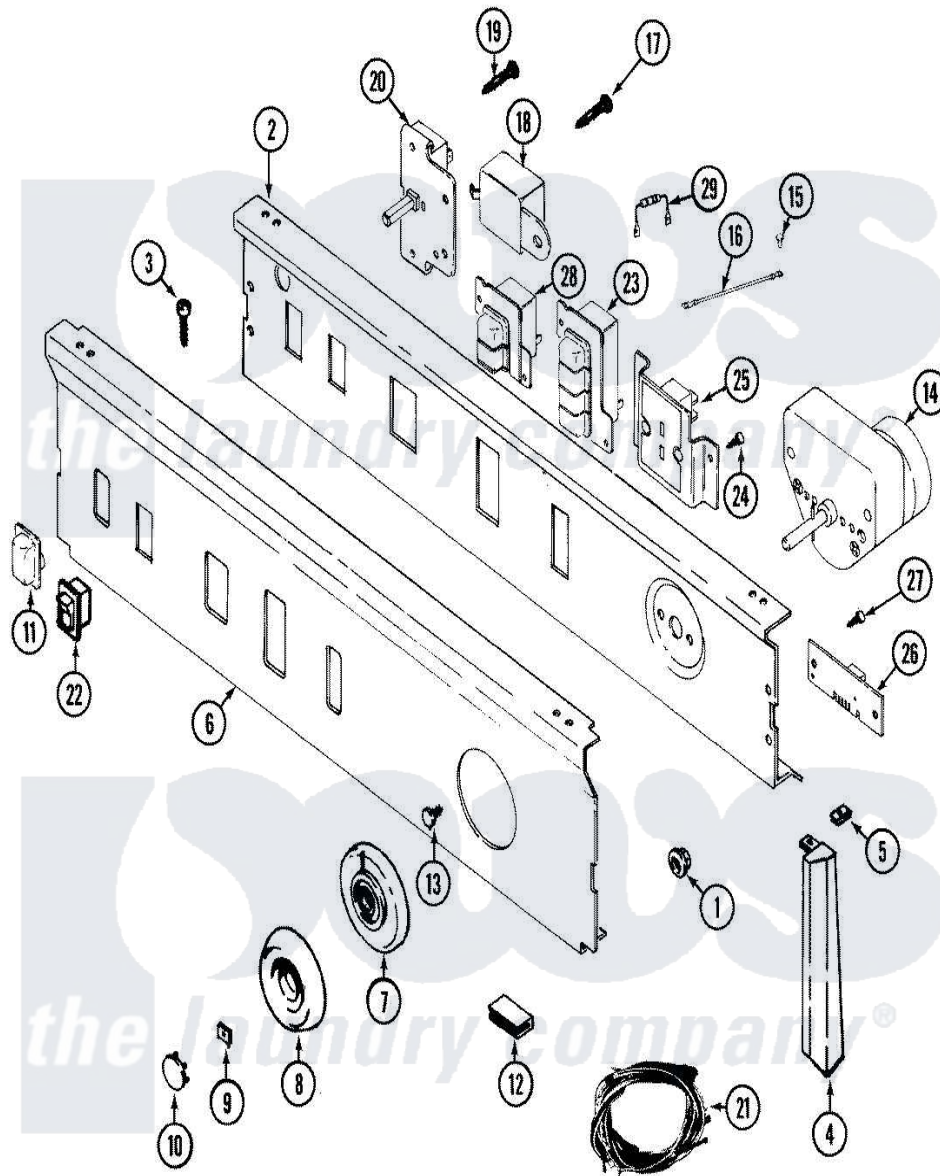

# Maytag LDE8824ACL 03 - CONTROL PANEL

Maytag Residential Maytag LDE8824ACL Dryer Parts Parts Diagram 03 - CONTROL PANEL  
 Click on the part number to view part

Item	Original Part Number	Replaced By	Status	Part Description
1	<a href="#">214872</a>			Palnut, End Cap Note: Nut, Lamp Holder
2	<a href="#">33001265</a>			Plate, Support
3	314728	<a href="#">210932</a>		Screw, No.8 X 9/16 Ctsk Note: Screw, Inlet Duct
4	<a href="#">22001288</a>			End Cap, Control Panel
"	<a href="#">22001290</a>			End Cap, Control Panel
5	<a href="#">214894</a>			Fastener, End Cap
6	<a href="#">33001079</a>			Panel, Control
7	33001182		Not Available	SKIRT, TIMER DIAL (BLK)
8	<a href="#">315041</a>			Knob, Timer
9	<a href="#">312273</a>			Nut, Control Knob
10	216193		Not Available	CAP, TIMER KNOB (BLK)
11	33001186		Not Available	BUTTON (BLK)
12	<a href="#">214897</a>			Pad, Control Panel
13	315317	<a href="#">488234</a>		Screw 8-32 X 1/4
14	<a href="#">33001035</a>			Timer

15	210186	<a href="#">3370225</a>	Screw
16	<a href="#">204807</a>		Ground Wire, Supp. Plte To Top Cover
17	315317	<a href="#">488234</a>	Screw 8-32 X 1/4
18	Y308205	<a href="#">33001623</a>	Buzzer, Non-Adjustable
19	315317	<a href="#">488234</a>	Screw 8-32 X 1/4
20	33001232	Not Available	SWITCH, PUSH TO START
21	<a href="#">33001532</a>		Harness, Wire
"	<a href="#">33001133</a>		Wire Harness, Main
"	33001336	Not Available	WIRE HARNESS, MAIN
22	22001134	<a href="#">22001135</a>	Switch, Rocker
23	33001213	Not Available	SWITCH, PUSH BUTTON (4 POSITIO
24	315317	<a href="#">488234</a>	Screw 8-32 X 1/4
25	<a href="#">33001046</a>		Display, Dryness Assembly
26	<a href="#">33001212</a>		Board, Control-Moisture Sensor
27	315317	<a href="#">488234</a>	Screw 8-32 X 1/4
28	<a href="#">33001219</a>		Switch, Push Button
29	<a href="#">33001104</a>		Resistor