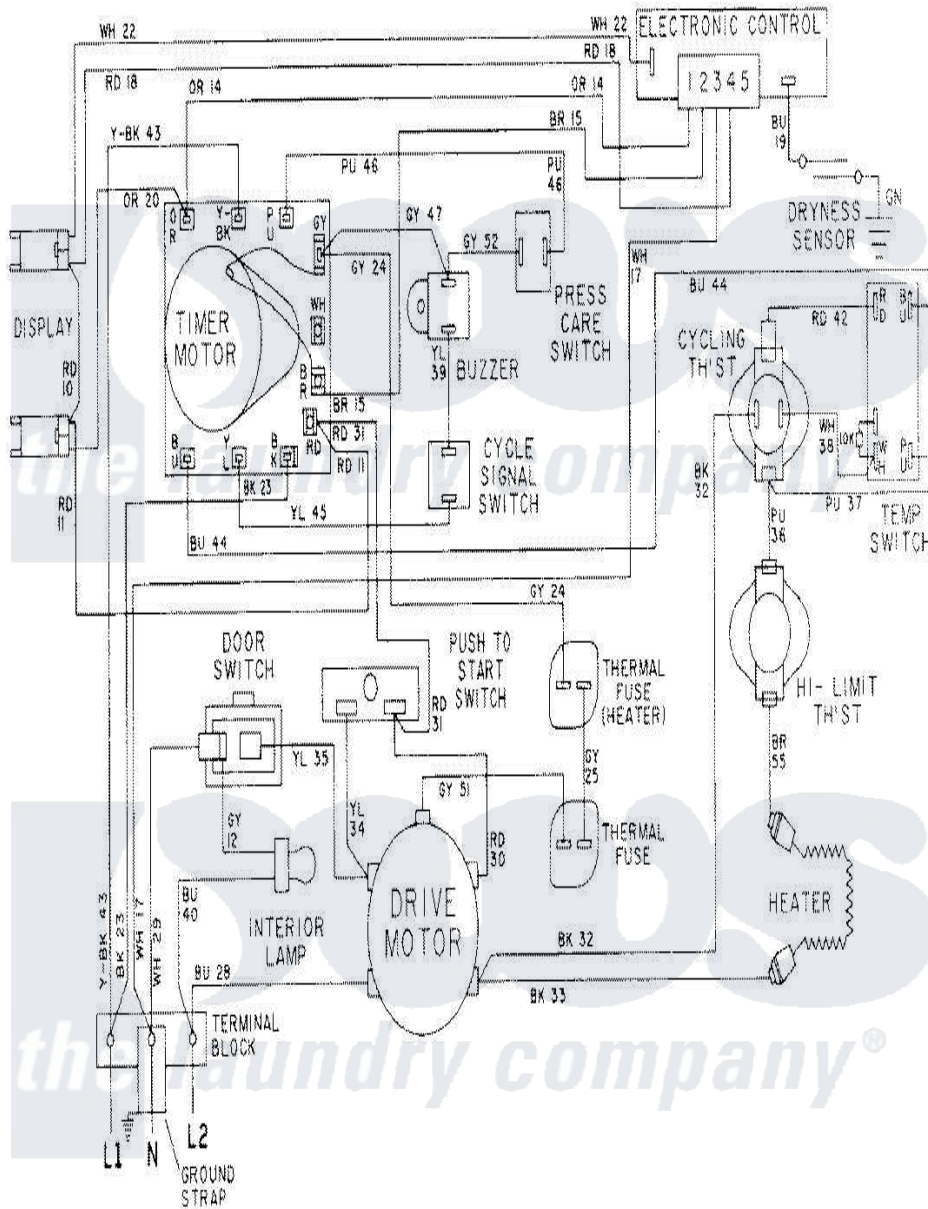

# Maytag LDE8824ACL 08 - WIRING INFORMATION-LDE8824ACx

Maytag Residential Maytag LDE8824ACL Dryer Parts Parts Diagram 08 - WIRING INFORMATION-LDE8824ACx  
 Click on the part number to view part

Item	Original Part Number	Replaced By	Status	Part Description
NI	15001601		Not Available	WIRING INFORMATION
"	15001063		Not Available	WIRING INFORMATION