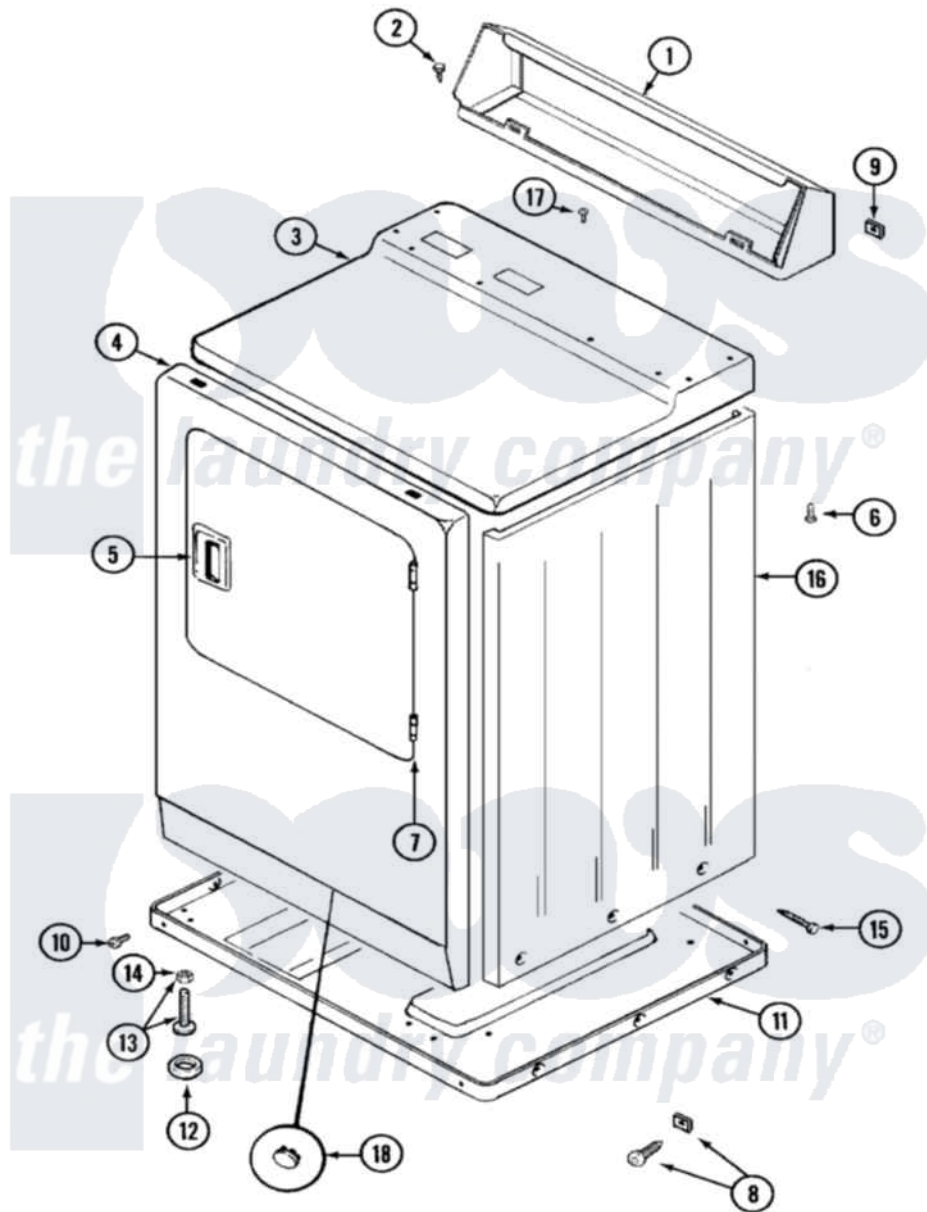

Maytag LDE8824ADE 01 - CABINET-FRONT

Maytag Residential Maytag LDE8824ADE Dryer Parts Parts Diagram 01 - CABINET-FRONT
 Click on the part number to view part

Item	Original Part Number	Replaced By	Status	Part Description
1	Y305193			Console
2	216423	3370225		Screw
3	33001165			Top Cover Assembly
4	33001221	22001817		Sheet, Sound Damper
"	33001242			Panel, Front
5	33001241			Handle, Door
6	214354			Screw, Top Cover To Cabnt.
7	33001230			Hinge, Door
8	204439			Screw And Fstner Assembly
9	215075			Fastener, Control Panel To Console
10	Y313561			Screw----NA
"	Y310632	1163839		Screw
11	Y303361		Not Available	BASE ASSY. (UPPER & LOWER)
12	Y314137			Foot, Rubber
13	Y305086			Adjustable Leg And Nut

14	Y052740	62739	Nut, Lock
15	213007		Xfor Cabinet See Cabinet, Back
16	33001159	33001327	Cabinet
17	210186	3370225	Screw
18	33001132	33002342	Plug, Sifht Hole