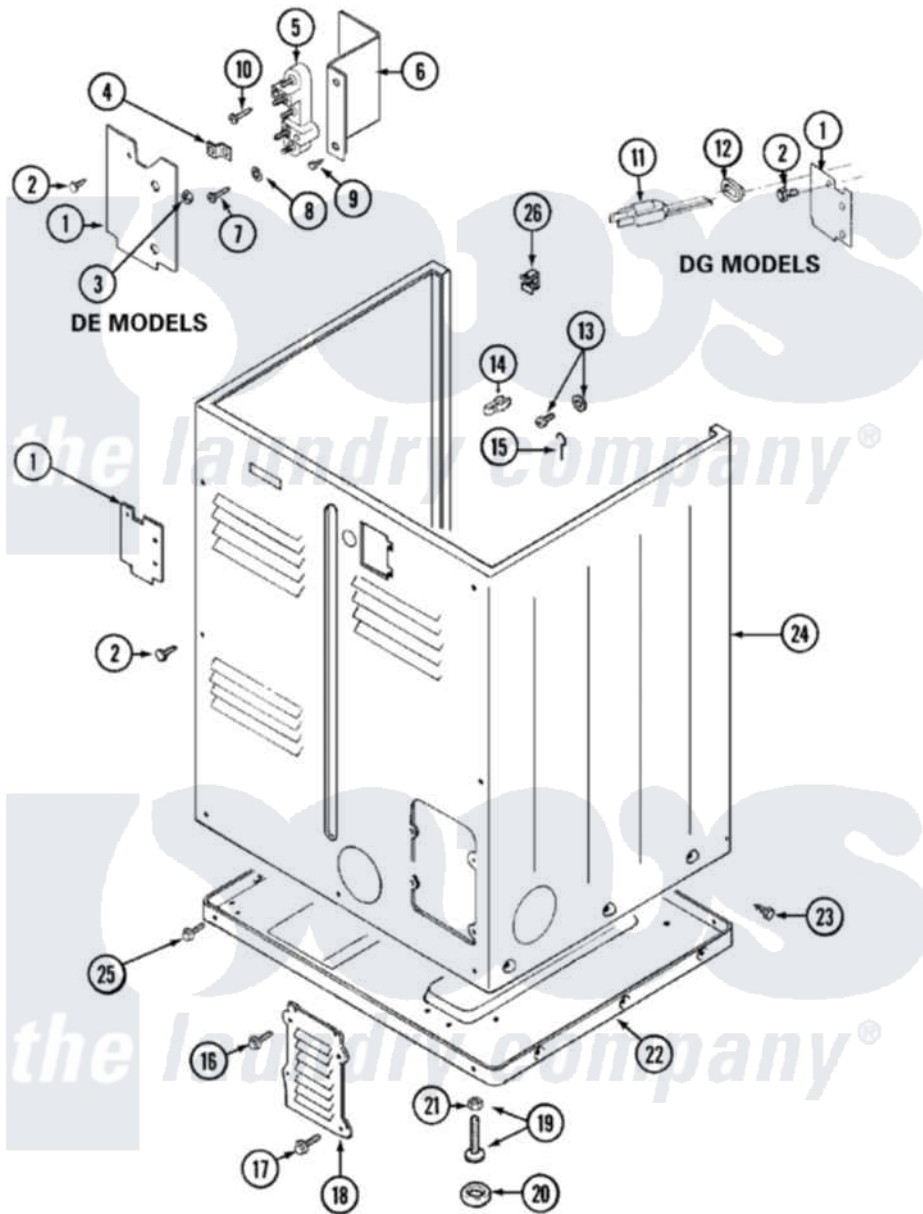

Maytag LDE8824ADE 02 - CABINET-REAR

Maytag [Residential Maytag LDE8824ADE Dryer Parts](#) Parts Diagram 02 - CABINET-REAR
 Click on the part number to view part

Item	Original Part Number	Replaced By	Status	Part Description
1	Y312905		Not Available	COVER, TERMINAL
2	Y313561			Screw----NA
3	311484	112432		Nut
5	400008			Block, Terminal
6	Y312904			Bracket, Terminal Block
7	Y312209	W10001200		Screw
11	305168	33002916		Power Cord, Canadian 240V
"	33001425			Locknut, Eared For Canadian
14	301548			Clamp, Ground Wire
15	204807			Ground Wire, Supp. Plite To Top Cover
16	Y313559			Screw
17	211294	90767		Screw, 8A X 3/8 HeX Washer Head Tapping
18	Y312951		Not Available	ACCESS COVER, BACK
19	Y305086			Adjustable Leg And Nut
20	Y314137			Foot, Rubber

21	Y052740	62739	Nut, Lock
22	Y303361		Not Available
23	213007		BASE ASSY. (UPPER & LOWER)
24	33001159	33001327	Xfor Cabinet See Cabinet, Back
25	Y313561		Cabinet
"	Y310632	1163839	Screw----NA
"	Y310632	1163839	Screw