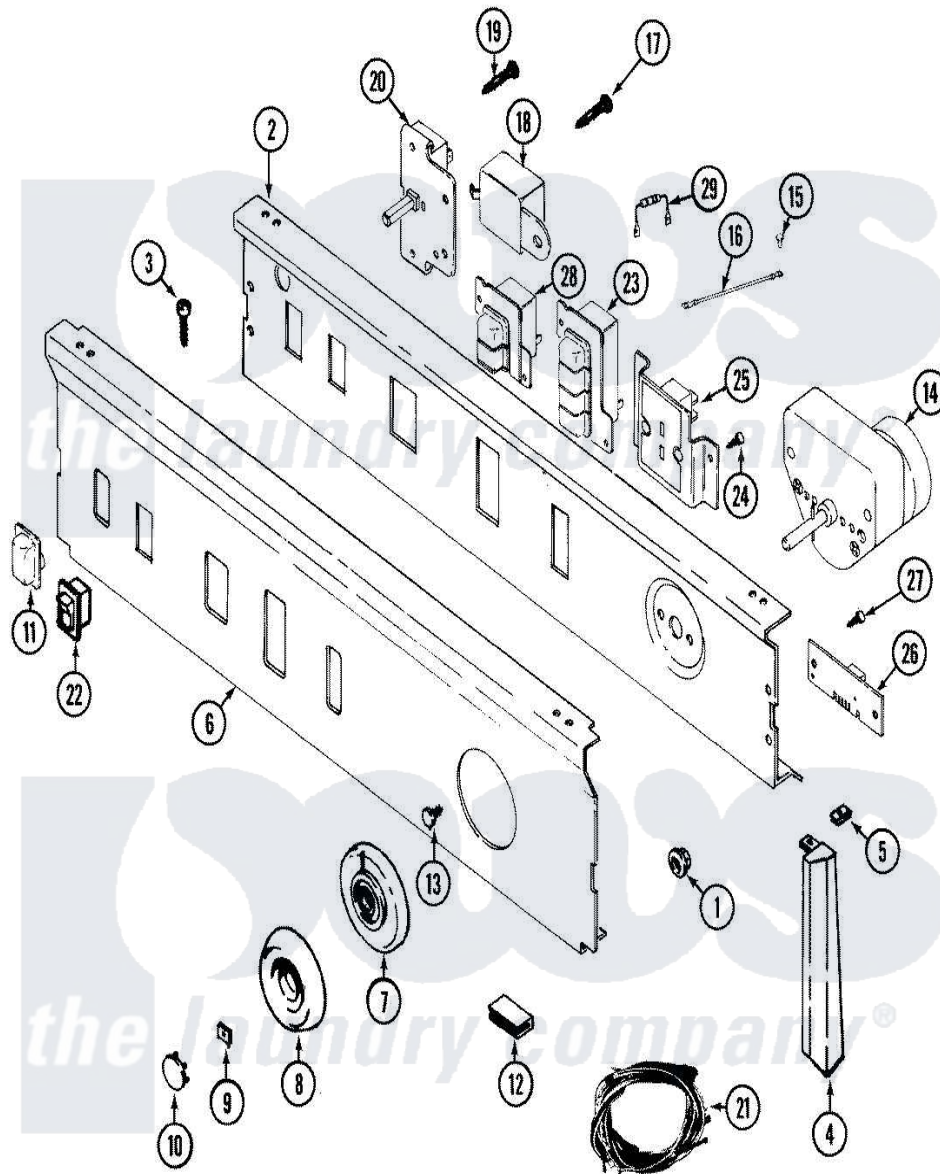

Maytag LDE8824ADE 03 - CONTROL PANEL

Maytag Residential Maytag LDE8824ADE Dryer Parts Parts Diagram 03 - CONTROL PANEL
 Click on the part number to view part

Item	Original Part Number	Replaced By	Status	Part Description
1	214872			Palnut, End Cap Note: Nut, Lamp Holder
2	33001265			Plate, Support
3	210932			Screw, No.8 X 9/16 Ctsk Note: Screw, Inlet Duct
4	22001289		Not Available	END CAP, CTRL. PNL. (LT-WHT)
"	22001291			End Cap, Control Panel
"	22001564			Cap, End
"	22001565		Not Available	CAP, END (LT-WHT)
5	214894			Fastener, End Cap
6	33001062			Panel, Control
7	33001183			Skirt, Timer Dial
8	33001255			Knob, Timer
9	312273			Nut, Control Knob
10	216250	22001446		Cap, Knob
11	33001187			Button

12	214897		Pad, Control Panel
13	315317	488234	Screw 8-32 X 1/4
14	33001035		Timer
15	210186	3370225	Screw
16	204807		Ground Wire, Supp. Plte To Top Cover
17	315317	488234	Screw 8-32 X 1/4
18	Y308205	33001623	Buzzer, Non-Adjustable
19	315317	488234	Screw 8-32 X 1/4
20	33001232	Not Available	SWITCH, PUSH TO START
21	33001532		Harness, Wire
"	33001149	Not Available	WIRE HARNESS, MAIN
"	33001336	Not Available	WIRE HARNESS, MAIN
"	33001358	Not Available	WIRE HARNESS, MAIN (CANADA)
22	22001135		Switch, Rocker
23	33001214	Not Available	SWITCH, PUSH BUTTON ---- NA
24	315317	488234	Screw 8-32 X 1/4
25	33001047		Display, Dryness Assembly
26	33001212		Board, Control-Moisture Sensor
27	315317	488234	Screw 8-32 X 1/4
28	33001218	33001219	Switch, Push Button
29	33001104		Resistor
30	33001271	Not Available	MANUAL, USE & CARE (FRENCH)