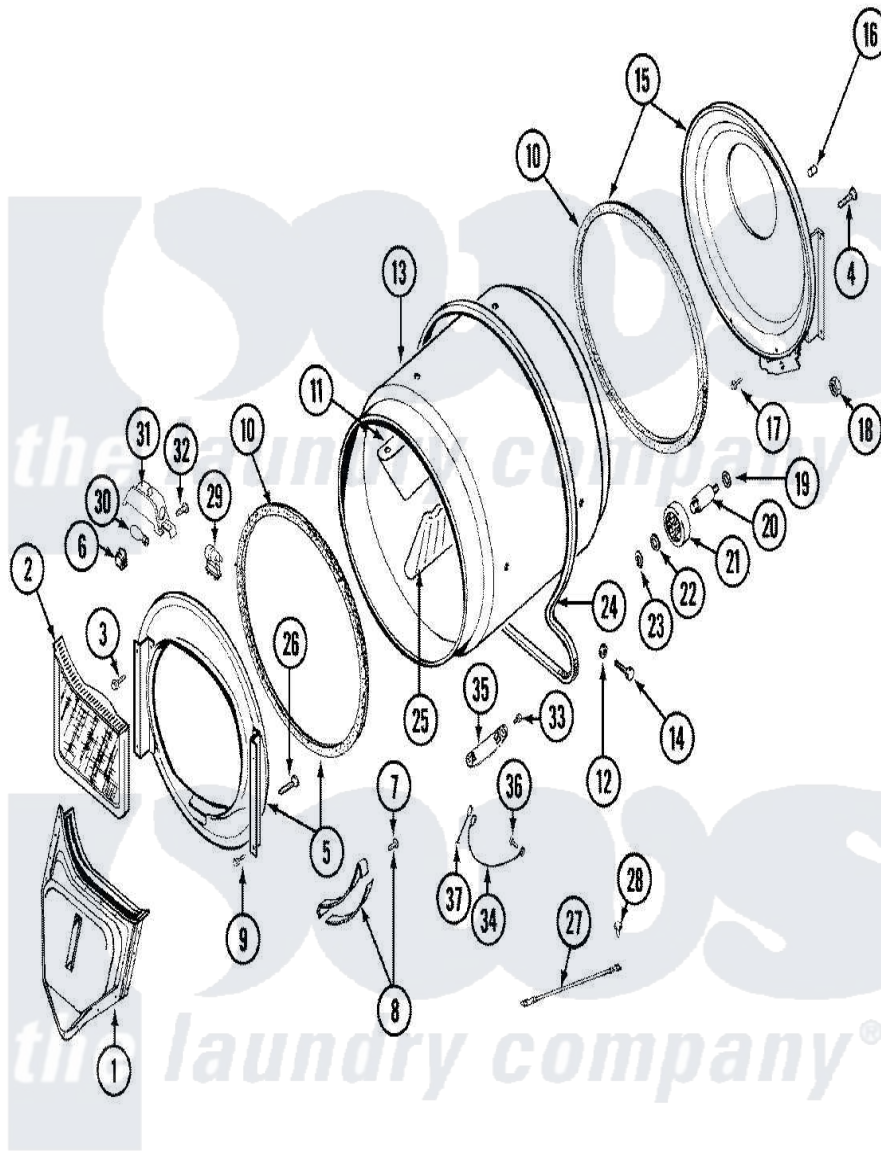

# Maytag LDE8824ADE 07 - TUMBLER

Maytag Residential Maytag LDE8824ADE Dryer Parts Parts Diagram 07 - TUMBLER

Click on the part number to view part

Item	Original Part Number	Replaced By	Status	Part Description
1	<a href="#">33001016</a>			Outlet Duct Assembly
2	33001171	<a href="#">33002970</a>		Lint Filte
3	313764		Not Available	SCREW
4	<a href="#">Y313561</a>			Screw----NA
5	<a href="#">33001423</a>			Front Assembly, Tumbler
6	<a href="#">Y310376</a>			Clip, Door Switch Harness
7	<a href="#">210720</a>			Rivet, Bearing To Tumbler Frmt
8	<a href="#">306508</a>			Tumbler Bearing Kit ----W
9	Y310632	<a href="#">1163839</a>		Screw
10	<a href="#">314820</a>			Seal, Tumbler
11	<a href="#">33001012</a>			Baffle
12	<a href="#">314158</a>			Washer, Baffle To Tumbler
13	33001108		Not Available	DRYER TUMBLER, W/O BAFFLES
14	<a href="#">Y310759</a>			Screw, Tumbler Baffles
15	<a href="#">33001178</a>			Back, Tumbler
16	313915	<a href="#">31-3915</a>		Tech Sheet

17	Y310632	<a href="#">1163839</a>	Screw
18	312538	<a href="#">33001443</a>	Nut, Hex
19	Y313347	<a href="#">312535</a>	Washer, Vault Mounting Brk.
20	Y312948	<a href="#">6-3129480</a>	Shaft- Tumbler
21	Y303373	<a href="#">12001541</a>	Drum Roller/Washer Assembly--W
22	<a href="#">312535</a>		Washer, Vault Mounting Brk.
23	410233	<a href="#">9703438</a>	Ring-Retrn
24	<a href="#">Y312959</a>		Poly "V" Belt For Tumbler
25	<a href="#">33001004</a>		Baffle, Tall
26	Y314110	<a href="#">33002917</a>	Screw, No.10-16
29	307097	<a href="#">33001496</a>	Lamp- Hold
30	Y307100	<a href="#">67001316</a>	Bulb, Light
31	314955	<a href="#">33001496</a>	Lamp- Hold
32	<a href="#">214872</a>		Palnut, End Cap Note: Nut, Lamp Holder
33	Y251119	<a href="#">3177991</a>	Screw
34	<a href="#">Y303711</a>		Sensor Ground Wire
35	Y303389	<a href="#">304997</a>	Sensor Assembly With Screws
36	211294	<a href="#">90767</a>	Screw, 8A X 3/8 HeX Washer Head Tapping
37	<a href="#">Y312658</a>		Receptacle, Sensor Ground Wire