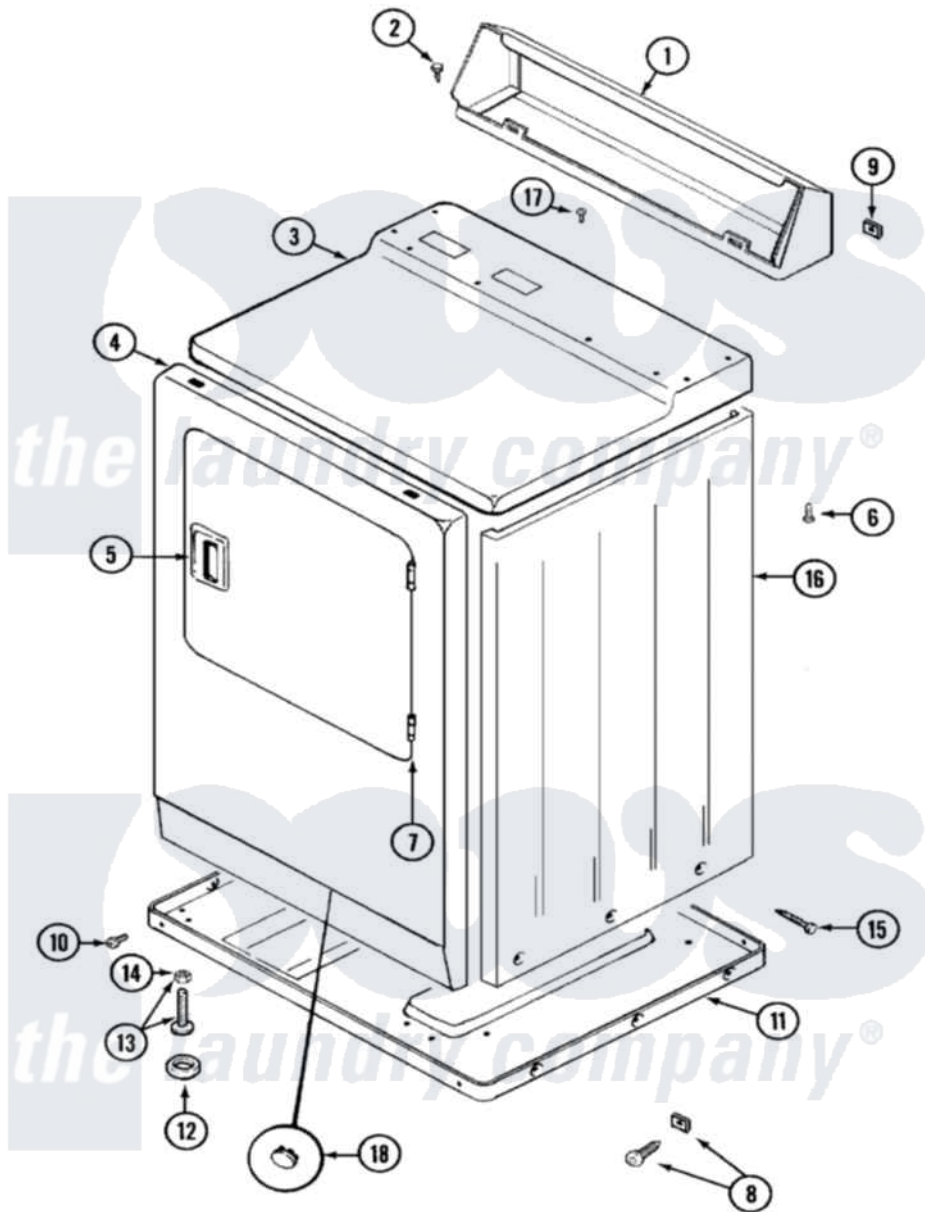

Maytag LDE8904ACE 01 - CABINET-FRONT

Maytag Residential Maytag LDE8904ACE Dryer Parts Parts Diagram 01 - CABINET-FRONT
 Click on the part number to view part

Item	Original Part Number	Replaced By	Status	Part Description
1	Y305193			Console
2	216423	3370225		Screw
3	33001165			Top Cover Assembly
4	33001221	22001817		Sheet, Sound Damper
"	33001242			Panel, Front
5	33001241			Handle, Door
6	214354			Screw, Top Cover To Cabnt.
7	33001230			Hinge, Door
8	204439			Screw And Fstner Assembly
9	215075			Fastener, Control Panel To Console
10	Y313561			Screw----NA
"	Y310632	1163839		Screw
11	Y303361		Not Available	BASE ASSY. (UPPER & LOWER)
12	Y314137			Foot, Rubber
13	Y305086			Adjustable Leg And Nut

14	Y052740	62739	Nut, Lock
15	213007		Xfor Cabinet See Cabinet, Back
16	33001159	33001327	Cabinet
17	210186	3370225	Screw
18	33001132	33002342	Plug, Sifht Hole