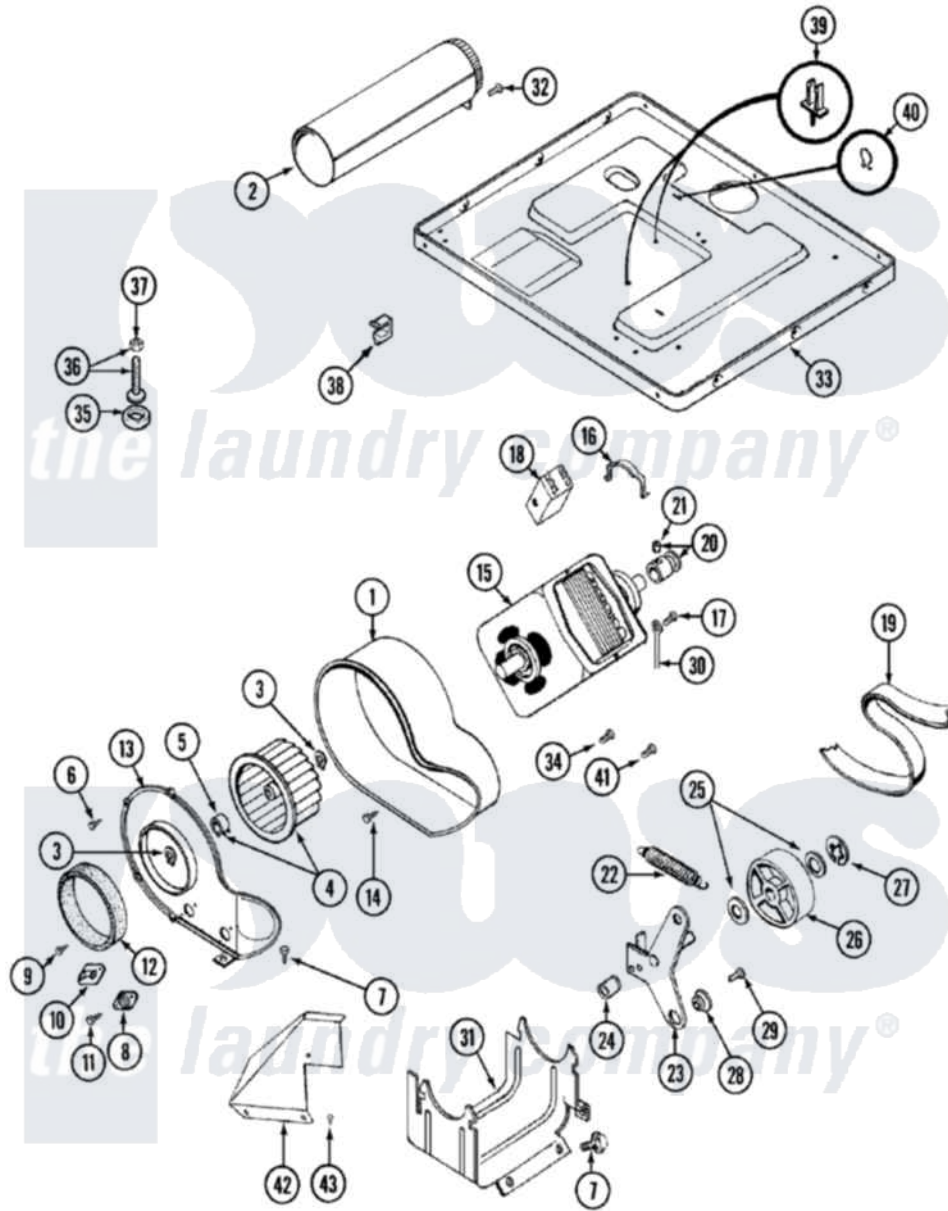

Maytag LDE8904ACE 06 - MOTOR DRIVE

Maytag [Residential Maytag LDE8904ACE Dryer Parts](#) Parts Diagram 06 - MOTOR DRIVE
 Click on the part number to view part

Item	Original Part Number	Replaced By	Status	Part Description
1	Y312893			Housing, Blower
2	Y303442			EXHAUST DUCT ASSEMBLY
3	410233	9703438		Ring-Retrn
4	Y303836			Blower Wheel Assembly And Clamp
5	312967			Clamp, Blower Housing
6	Y312961	W10116751		Screw
7	Y313561			Screw----NA
8	306911			Thermostat, Multi-Temp
9	211294	90767		Screw, 8A X 3/8 HeX Washer Head Tapping
10	306604			Cut-Off, Thermal Part Not Used
11	314848	W10116760		Screw
12	Y312901			Seal, Housing Cover
13	314846			Cover, Blower Housing
14	Y310632	1163839		Screw

15	Y303358	W10410999	Motor-Drive
16	Y015825		Clip, Motor To Motor Support
17	910343	488234	Screw 8-32 X 1/4
18	Y303877	Not Available	SWITCH, MOTOR EXTERNAL START No.303358-2, No.303358-4, 303358-7
"	Y303879		Switch, Motor External Start
"	306207	Not Available	(PROD. No.303358-8 & No.303358-9)
19	Y312959		Poly "V" Belt For Tumbler
20	Y305185	6-3051850	Pulley- MO
21	Y053241		Set Screw, Motor Pulley
22	Y303945		IDLER SPRING ASSY. W/PLUG
23	Y303363	6-3033630	Idler Arm
24	Y313582	W10116756	Spacer
25	Y312527		Washer, Idler Shaft
26	Y303705	6-3037050	Pulley- ID
27	312958	354987	Ring, Retaining
28	Y312894	315772	Sleeve, Idler Arm
29	Y014874		Screw, Idler Arm And Sleeve
30	901220		Ground Wire
31	312897	Not Available	SUPPORT, MOTOR
32	Y310632	1163839	Screw
33	Y305084		Base Assembly
34	211294	90767	Screw, 8A X 3/8 HeX Washer Head Tapping
35	Y314137		Foot, Rubber
36	Y305086		Adjustable Leg And Nut
37	Y052740	62739	Nut, Lock
38	Y310376		Clip, Door Switch Harness
39	315471	22003298	Retainer, Wire
40	410490		Spring, Retainer Wire Harness
41	Y312961	W10116751	Screw
42	315122	Not Available	COVER, THERMOSTAT PART NOT USED (MDE ONLY)
43	Y310632	1163839	Screw