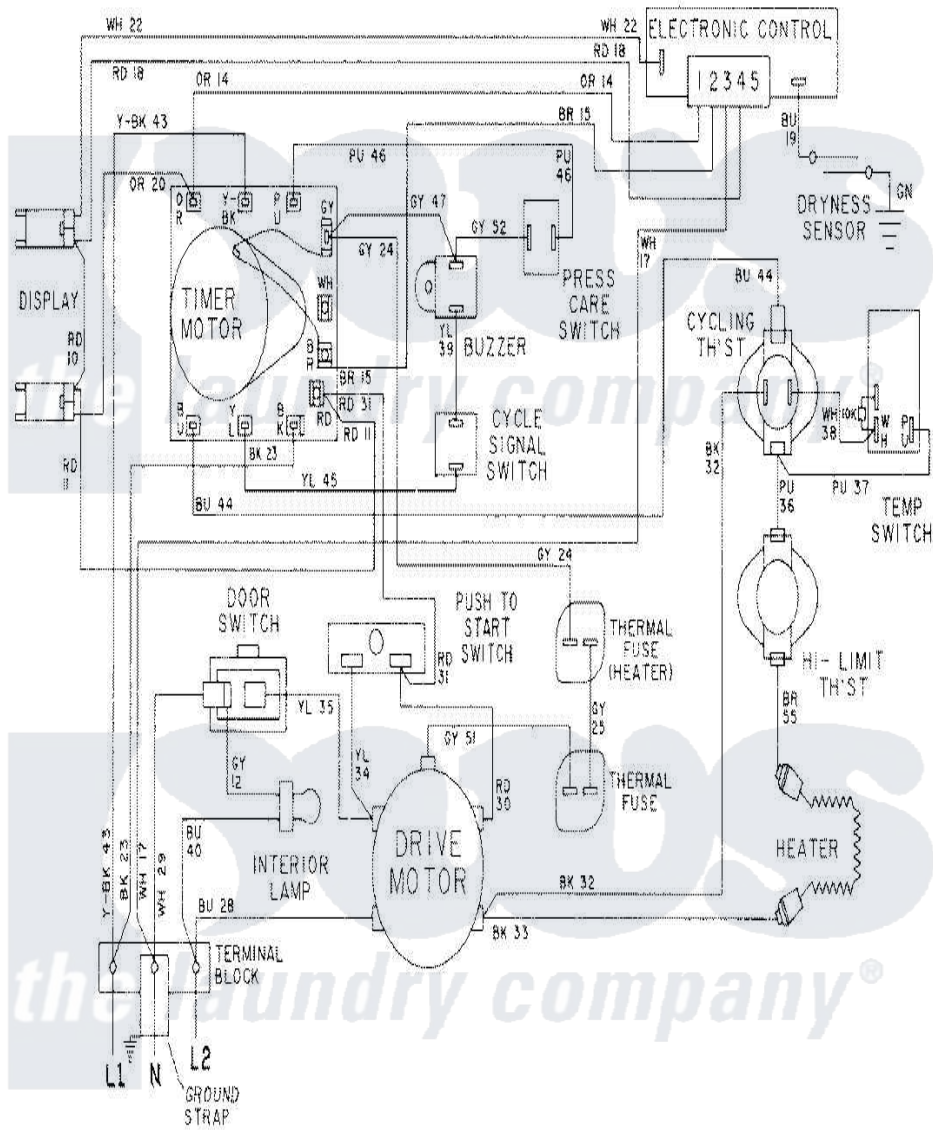

Maytag LDE8904ACE 08 - WIRING INFORMATION-LDE8904ACx

Maytag Residential Maytag LDE8904ACE Dryer Parts Parts Diagram 08 - WIRING INFORMATION-LDE8904ACx
 Click on the part number to view part

Item	Original Part Number	Replaced By	Status	Part Description
NI	15001581		Not Available	WIRING INFORMATION
"	15001060		Not Available	WIRING INFORMATION