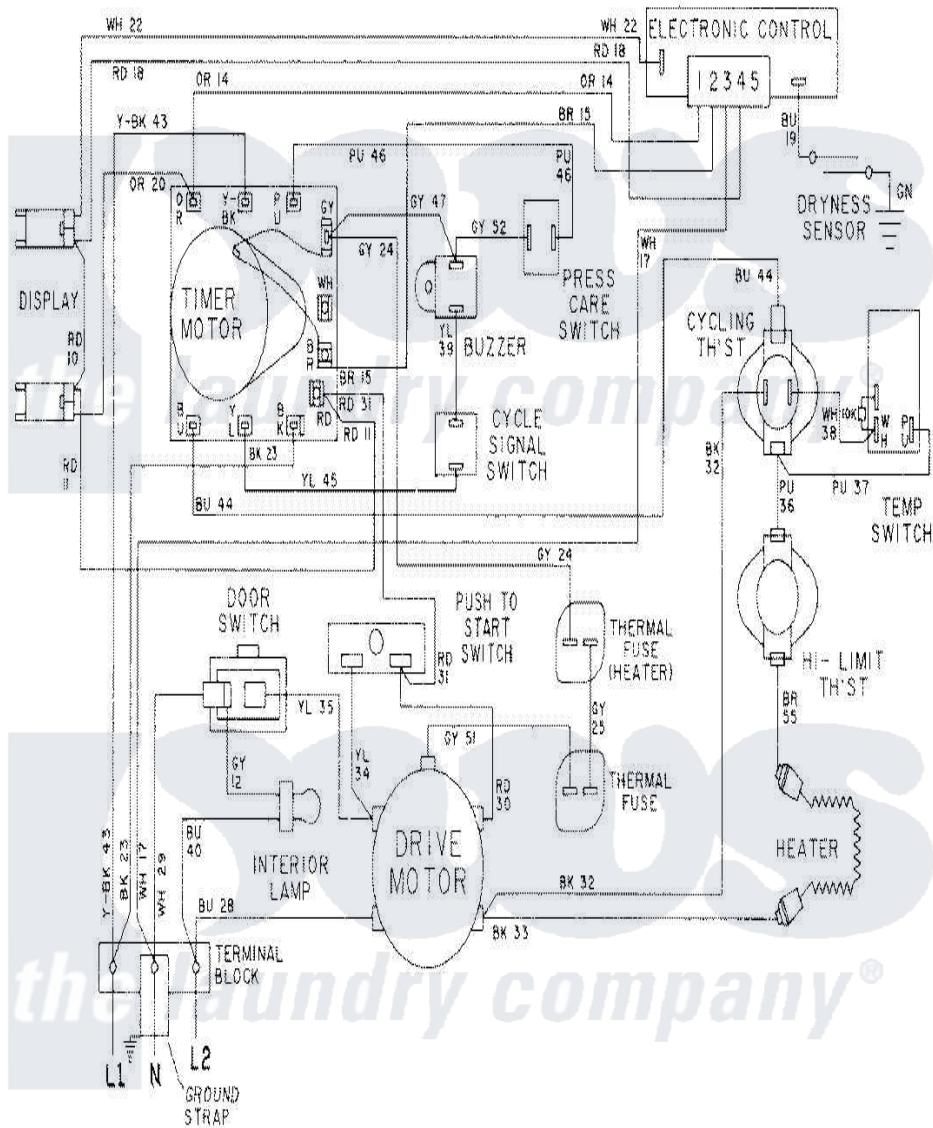

Maytag LDE8904ACL 08 - WIRING INFORMATION-LDE8904ACx

Maytag Residential Maytag LDE8904ACL Dryer Parts Parts Diagram 08 - WIRING INFORMATION-LDE8904ACx
 Click on the part number to view part

Item	Original Part Number	Replaced By	Status	Part Description
NI	15001581		Not Available	WIRING INFORMATION
"	15001060		Not Available	WIRING INFORMATION