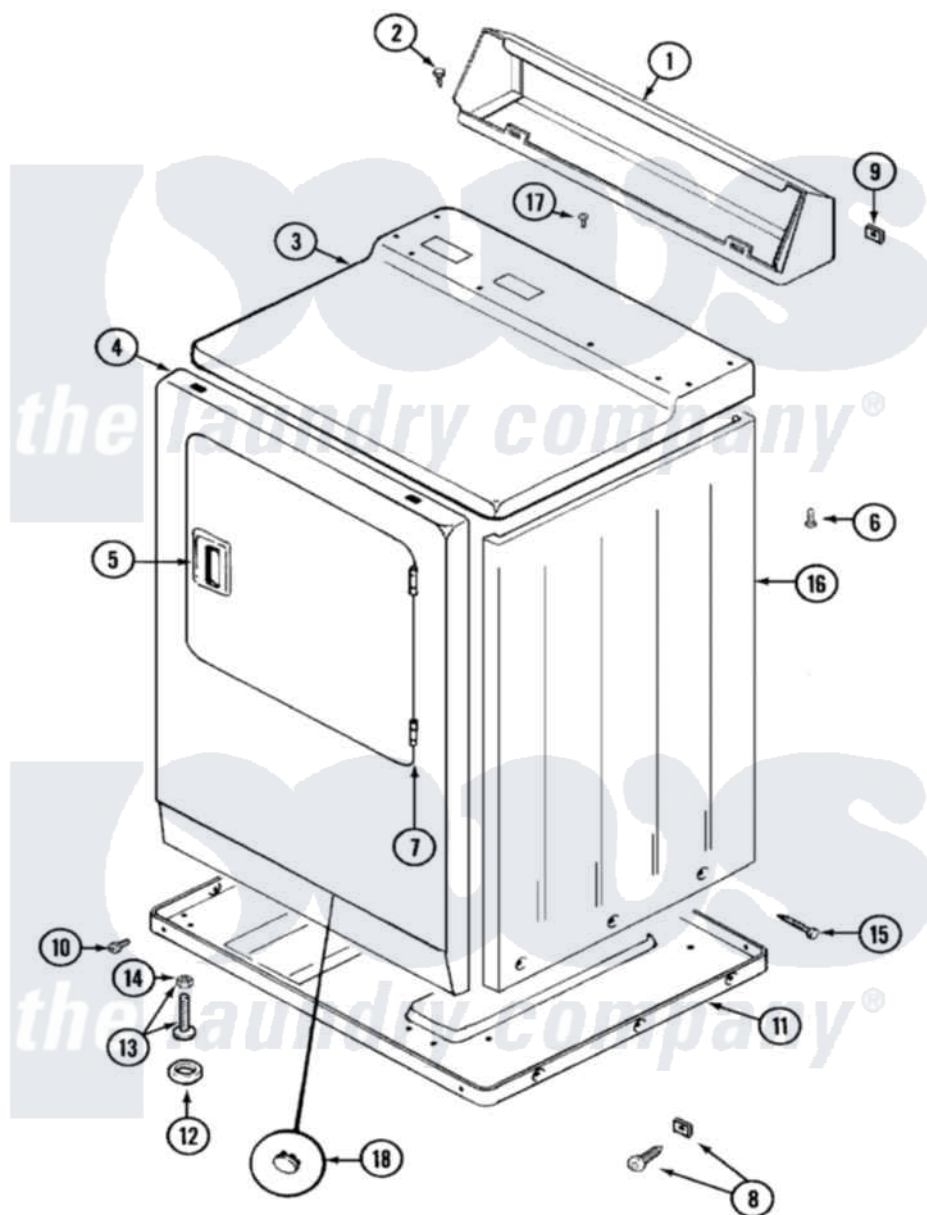

Maytag LDE8904ACM 01 - CABINET-FRONT (LDE8904ACM & LDG8904AAM)

Maytag Residential Maytag LDE8904ACM Dryer Parts Parts Diagram 01 - CABINET-FRONT (LDE8904ACM & LDG8904AAM)

Click on the part number to view part

Item	Original Part Number	Replaced By	Status	Part Description
1	305193L			Console
2	216423	3370225		Screw
3	33001166		Not Available	COVER, TOP (ALM)---NA
4	33001221	22001817		Sheet, Sound Damper
"	33001258	33001242		Panel, Front
5	33001254	37001047		Handle, Door
6	214354			Screw, Top Cover To Cabnt.
7	33001230			Hinge, Door
8	204439			Screw And Fstner Assembly
9	215075			Fastener, Control Panel To Console
10	Y313561			Screw---NA
"	Y310632	1163839		Screw
11	Y303361		Not Available	BASE ASSY. (UPPER & LOWER)

12	Y314137		Foot, Rubber
13	Y305086		Adjustable Leg And Nut
14	Y052740	62739	Nut, Lock
15	213007		Xfor Cabinet See Cabinet, Back
16	33001160	Not Available	CABINET (ALM)
17	210186	3370225	Screw
18	33001168	Not Available	PLUG, SIGHT HOLE (ALM)