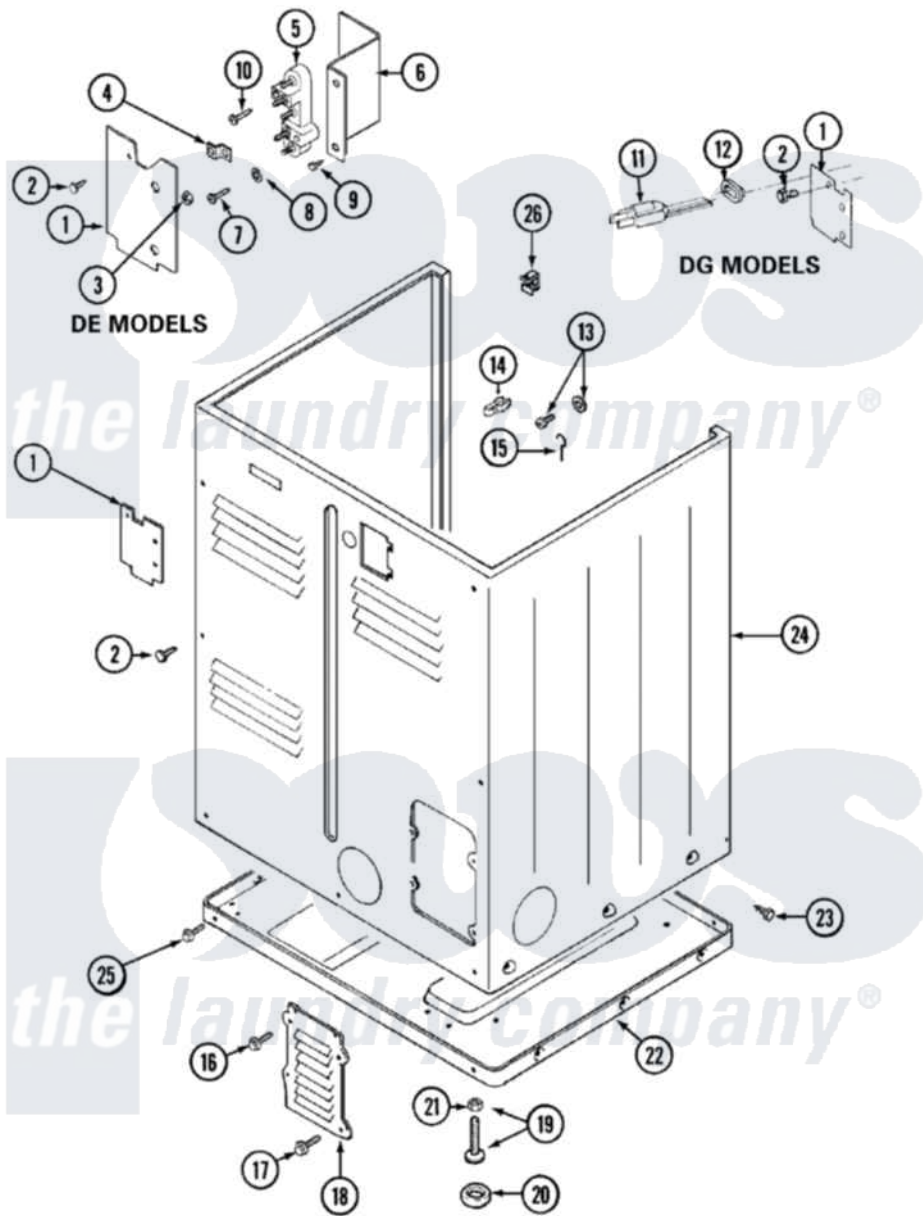

Maytag LDE8904ACM 02 - CABINET-REAR (LDE8904ACM & LDG8904AAM)

Maytag Residential Maytag LDE8904ACM Dryer Parts Parts Diagram 02 - CABINET-REAR (LDE8904ACM & LDG8904AAM)

Click on the part number to view part

Item	Original Part Number	Replaced By	Status	Part Description
1	Y312905		Not Available	COVER, TERMINAL
2	Y313561			Screw---NA
3	311484	112432		Nut
4	Y312184			Strap, Grounding
5	400008			Block, Terminal
6	Y312904			Bracket, Terminal Block
7	Y312209	W10001200		Screw
8	Y311270			Washer, Terminal Block
9	Y310632	1163839		Screw
10	33001245			Screw---NA
13	303846	22003781		Screw, Ground Strap
14	301548			Clamp, Ground Wire
15	204807			Ground Wire, Supp. Plte To Top Cover
16	Y313559			Screw

17	211294	90767	Screw, 8A X 3/8 HeX Washer Head Tapping
18	Y312951	Not Available	ACCESS COVER, BACK
19	Y305086		Adjustable Leg And Nut
20	Y314137		Foot, Rubber
21	Y052740	62739	Nut, Lock
22	Y303361	Not Available	BASE ASSY. (UPPER & LOWER)
23	213007		Xfor Cabinet See Cabinet, Back
24	33001160	Not Available	CABINET (ALM)
25	Y310632	1163839	Screw
"	Y313561		Screw----NA