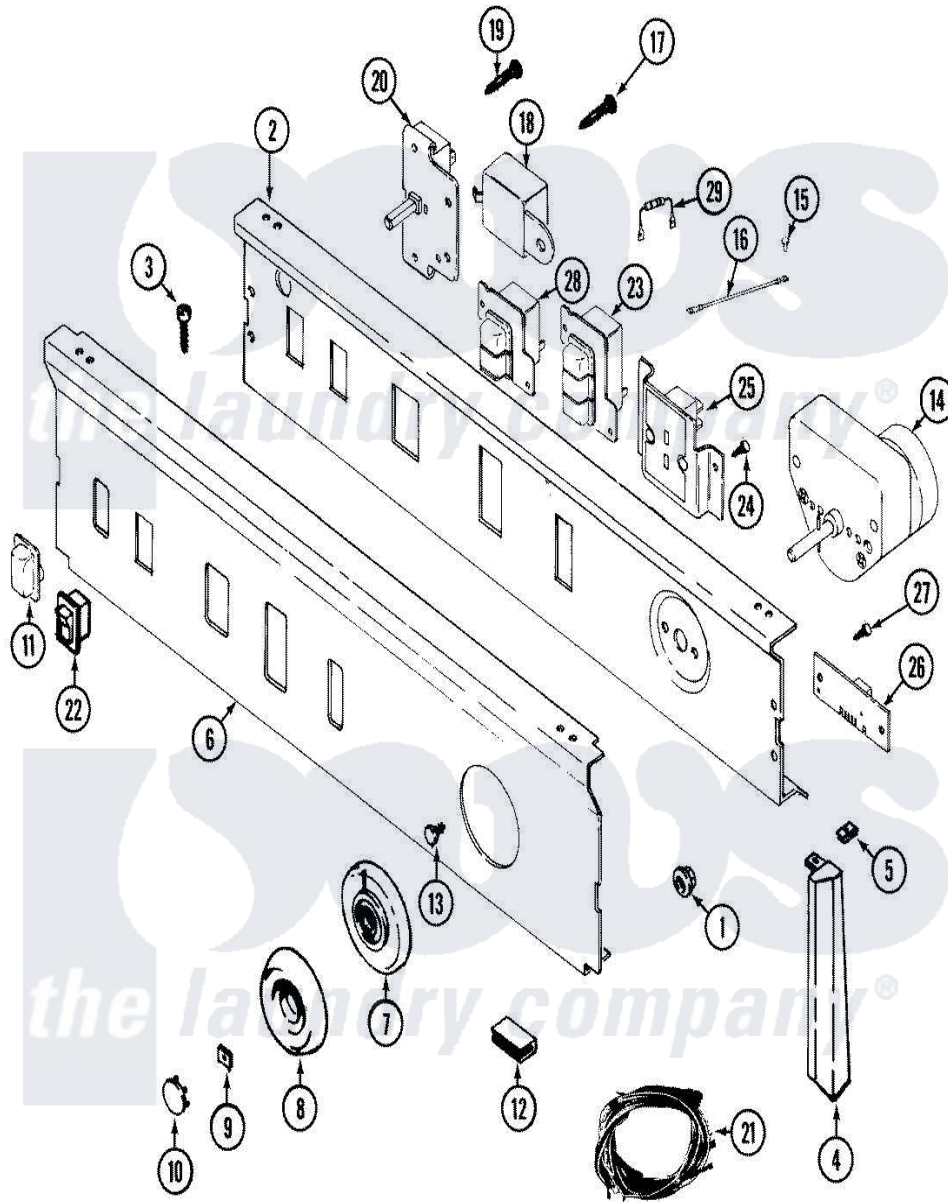

Maytag LDE8904ACM 03 - CONTROL PANEL (LDE8904ACM & LDG8904AAM)

Maytag [Residential Maytag LDE8904ACM Dryer Parts](#) Parts Diagram 03 - CONTROL PANEL (LDE8904ACM & LDG8904AAM)

[Click on the part number to view part](#)

Item	Original Part Number	Replaced By	Status	Part Description
1	214872			Palnut, End Cap Note: Nut, Lamp Holder
2	33001265			Plate, Support
3	210932			Screw, No.8 X 9/16 Ctsk Note: Screw, Inlet Duct
4	22001567			Cap, End
"	22001566	22001293		End Cap, Control Panel
"	22001293			End Cap, Control Panel
"	22001292	22001567		Cap, End
5	214894			Fastener, End Cap
6	33001460		Not Available	PANEL, CONTROL (ALM)
7	33001372		Not Available	SKIRT, TIMER DIAL (ALM)
8	33001282	33002325		Knob Assembly
9	312273			Nut, Control Knob
10	216424		Not Available	CAP, KNOB (ALM)

11	33001450	33001371	Button, Push-To-Start
12	214897		Pad, Control Panel
13	315317	488234	Screw 8-32 X 1/4
14	33001035		Timer
15	210186	3370225	Screw
16	204807		Ground Wire, Supp. Plte To Top Cover
17	315317	488234	Screw 8-32 X 1/4
18	Y308205	33001623	Buzzer, Non-Adjustable
19	315317	488234	Screw 8-32 X 1/4
20	33001232	Not Available	SWITCH, PUSH TO START
21	33001533		Harness, Wire
"	33001337		Wire Harness, Main
22	22001282	22001135	Switch, Rocker
23	33001454		Switch, Temp.
24	315317	488234	Screw 8-32 X 1/4
25	33001045	Not Available	DISPLAY, DRYNESS ASY. (ALM)
26	33001212		Board, Control-Moisture Sensor
27	315317	488234	Screw 8-32 X 1/4
28	33001455	33001219	Switch, Push Button
29	33001104		Resistor
30	16000327	Not Available	GUIDE, QUICK REF. - MAYTAG
"	33001263	Not Available	MANUAL, USE & CARE