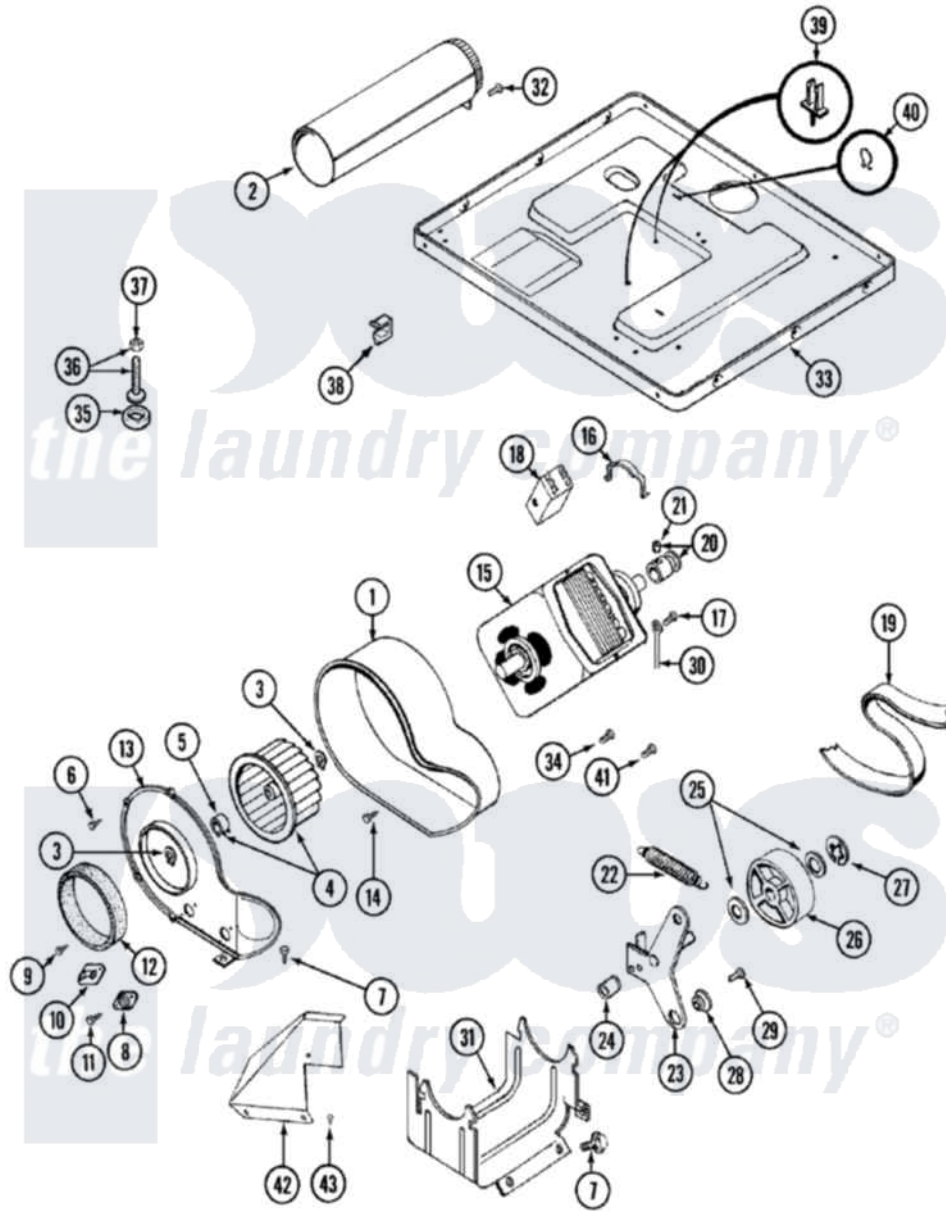

# Maytag LDE8904ACM 06 - MOTOR DRIVE (LDE8904ACM & LDG8904AAM)

Maytag [Residential Maytag LDE8904ACM Dryer Parts](#) Parts Diagram 06 - MOTOR DRIVE (LDE8904ACM & LDG8904AAM)

[Click on the part number to view part](#)

Item	Original Part Number	Replaced By	Status	Part Description
1	<a href="#">Y312893</a>			Housing, Blower
2	Y303442			EXHAUST DUCT ASSEMBLY
3	410233	<a href="#">9703438</a>		Ring-Retrn
4	<a href="#">Y303836</a>			Blower Wheel Assembly And Clamp
5	<a href="#">312967</a>			Clamp, Blower Housing
6	Y312961	<a href="#">W10116751</a>		Screw
7	<a href="#">Y313561</a>			Screw---NA
8	<a href="#">306911</a>			Thermostat, Multi-Temp
9	211294	<a href="#">90767</a>		Screw, 8A X 3/8 HeX Washer Head Tapping
10	<a href="#">306604</a>			Cut-Off, Thermal Part Not Used
11	314848	<a href="#">W10116760</a>		Screw
12	<a href="#">Y312901</a>			Seal, Housing Cover
13	<a href="#">314846</a>			Cover, Blower Housing
14	Y310632	<a href="#">1163839</a>		Screw